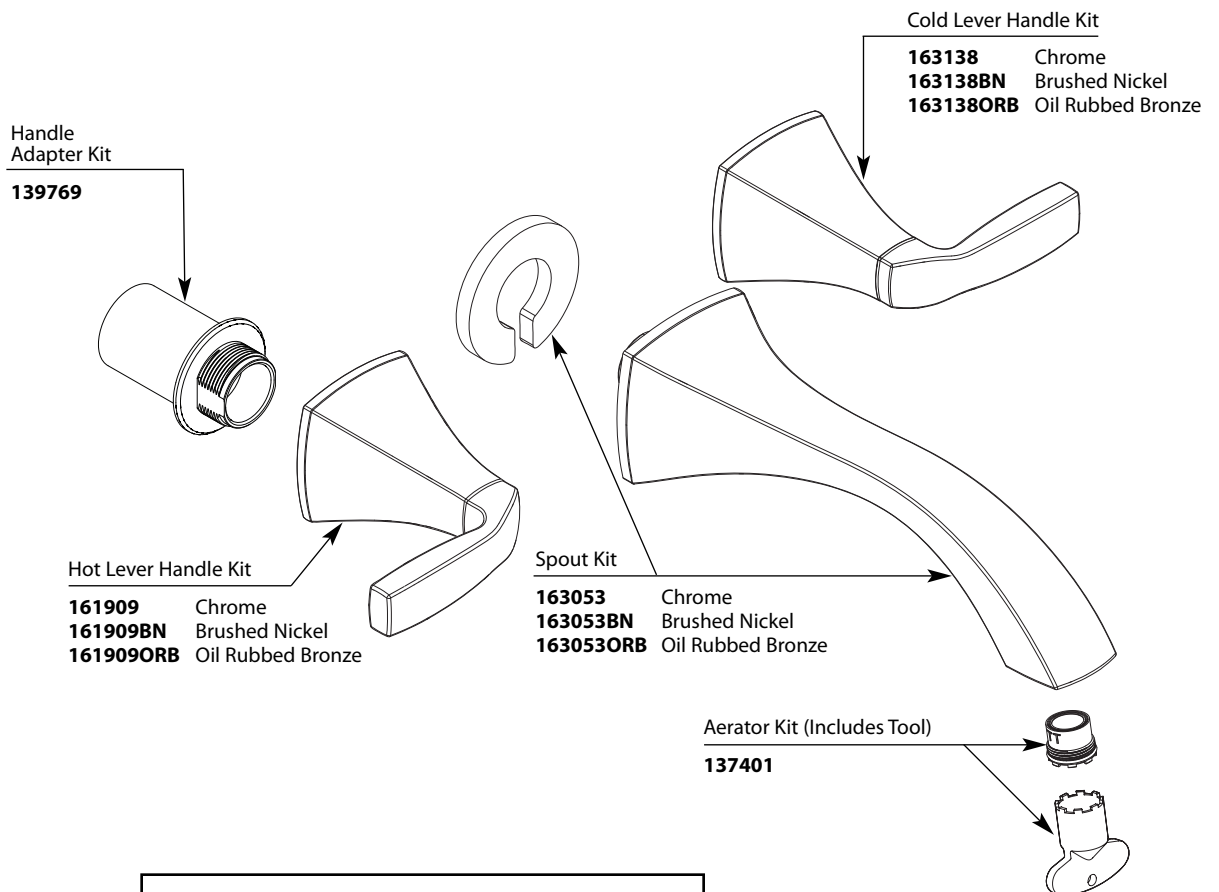

Buy it for looks. Buy it for life.®

■ Order by Part Number

■ Use with 9700 valve

Illustrated Parts

VOSS™		
Two-Handle Wall Mount Faucet		
MODEL	HANDLE TYPE	FINISH
T6906	Lever	Chrome
T6906ORB	Lever	Oil Rubbed Bronze
T6906BN	Lever	Brushed Nickel

Optional: Red & Blue Temp. Ind. Rings	
161956	For Oil Rubbed Bronze
129707	For Chrome & Brushed Nickel

TO ORDER PARTS CALL: 1-800-BUY-MOEN

www.moen.com