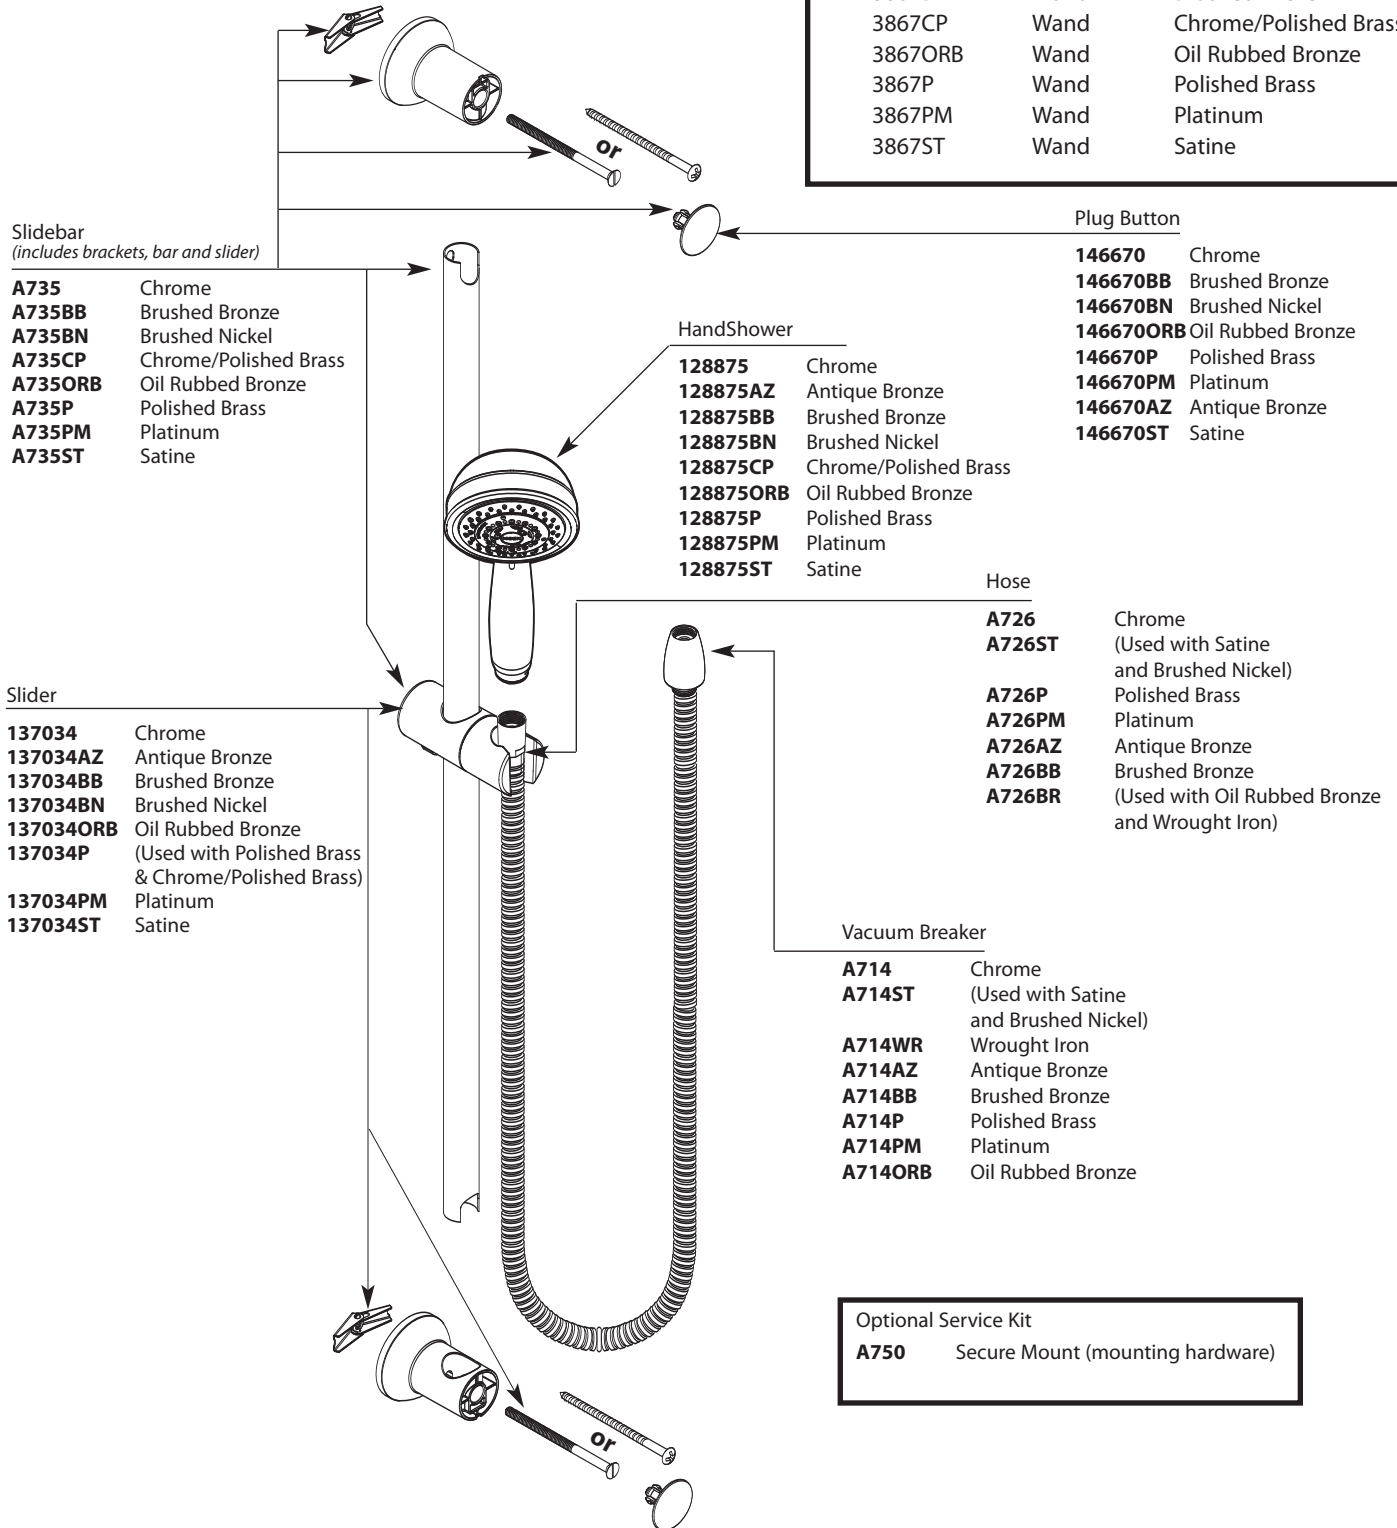

# Illustrated Parts

## Four Function Handshower

MODEL	TYPE	FINISH
3867	Wand	Chrome
3867AZ	Wand	Antique Bronze
3867BB	Wand	Brushed Bronze
3867BN	Wand	Brushed Nickel
3867CP	Wand	Chrome/Polished Brass
3867ORB	Wand	Oil Rubbed Bronze
3867P	Wand	Polished Brass
3867PM	Wand	Platinum
3867ST	Wand	Satine

# Illustrated Parts

■ Order by Part Number

■ Trim can be used with either the 3320 series or 3330 series valve

ROTHBURY™ Three Function Transfer Valve Trim Kit		
MODEL	HANDLE	FINISH
TS4211	Lever	Chrome
TS4211AZ	Lever	Antique Bronze
TS4211BN	Lever	Brushed Nickel
TS4211ORB	Lever	Oil Rubbed Bronze