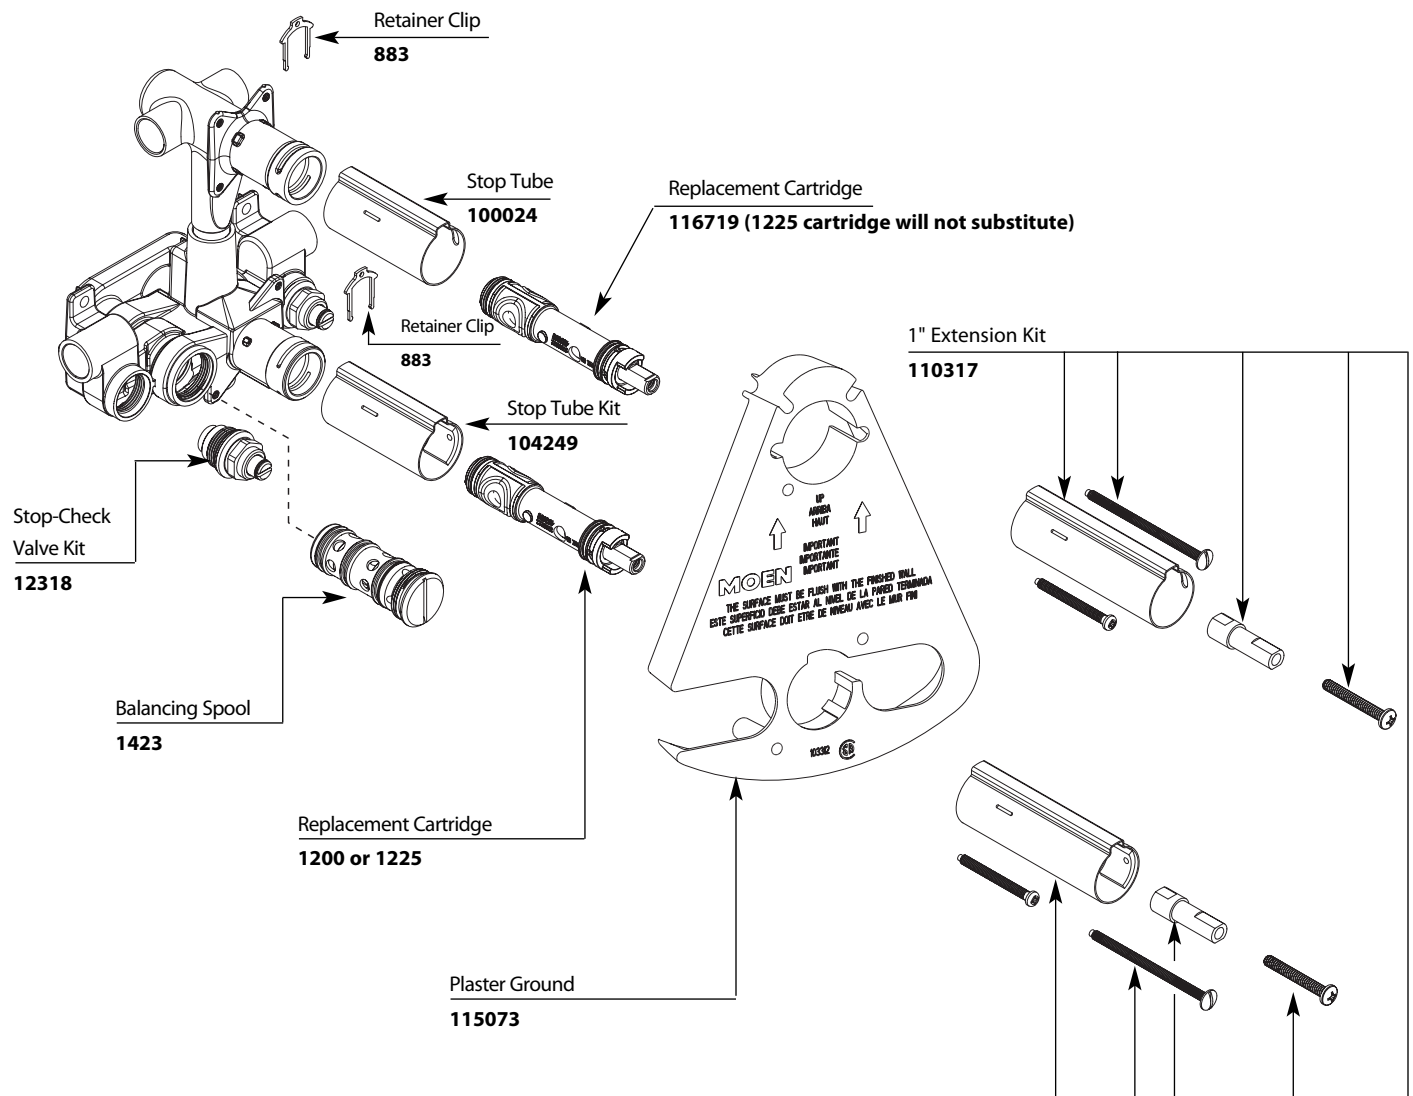

Buy it for looks. Buy it for life.®

■ Order by Part Number

Illustrated Parts

MOENTROL®		
3-Function Transfer Valve Only		
<u>MODEL</u>	<u>HANDLE</u>	<u>DETAIL</u>
3320	Two	1/2" IPS
3330	Two	CC

Buy it for looks. Buy it for life.®

Illustrated Parts

Four Function Handshower

MODEL	TYPE	FINISH
3867	Wand	Chrome
3867AZ	Wand	Antique Bronze
3867BB	Wand	Brushed Bronze
3867BN	Wand	Brushed Nickel
3867CP	Wand	Chrome/Polished Brass
3867ORB	Wand	Oil Rubbed Bronze
3867P	Wand	Polished Brass
3867PM	Wand	Platinum
3867ST	Wand	Satine
3867EP	Wand	Chrome
3867EPBN	Wand	Brushed Nickel
3867EPORB	Wand	Oil Rubbed Bronze