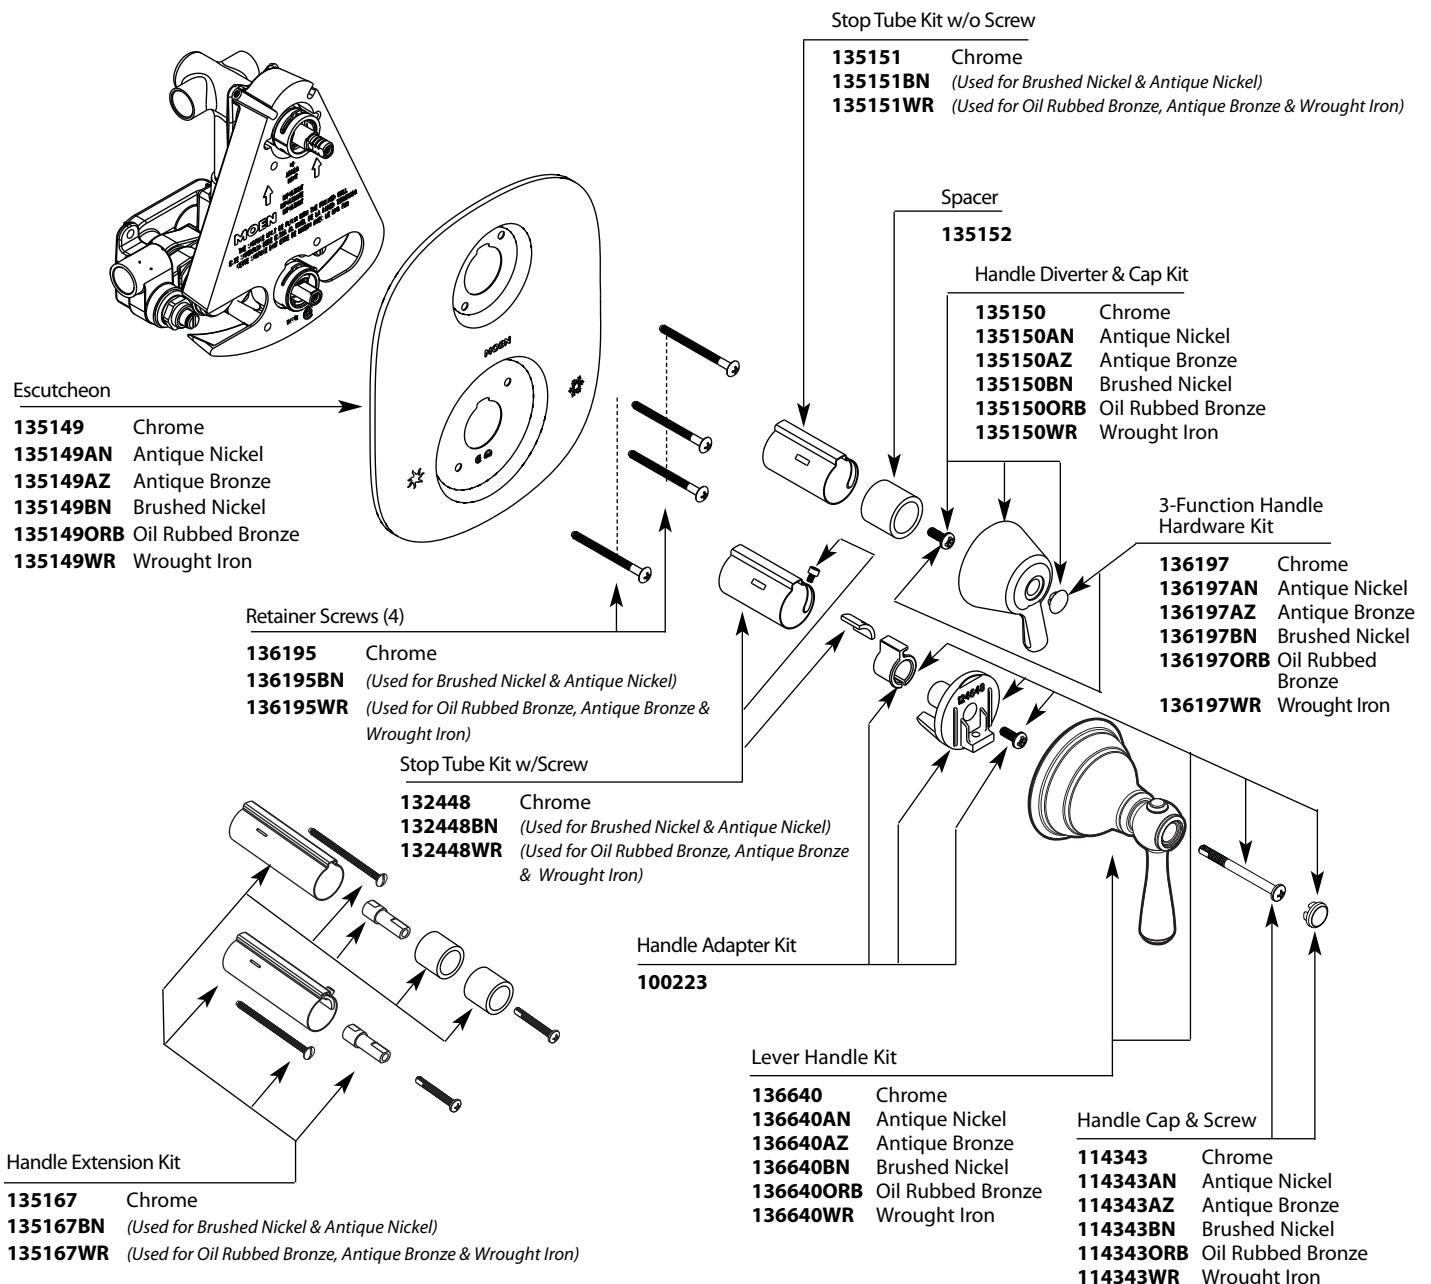

Optional Service Kit

- A750** Secure Mount (mounting hardware)

Buy it for looks. Buy it for life.®

Illustrated Parts

■ Order by Part Number

There is more than 1 version of this model.
Page down to identify the version you have.

* Models after 7/23/07

KINGSLEY™ MOENTROL® with Built-In 3 Function Diverter Shower Valve Trim		
MODEL	HANDLE	FINISH
T4111	Lever/Knob	Chrome
T4111AN	Lever/Knob	Antique Nickel
T4111AZ	Lever/Knob	Antique Bronze
T4111BN	Lever/Knob	Brushed Nickel
T4111ORB	Lever/Knob	Oil Rubbed Bronze
T4111WR	Lever/Knob	Wrought Iron
DISCONTINUED SKUS		
T4111CP	Lever/Knob	Chrome/Pol. Brass
T4111P	Lever/Knob	Polished Brass

Buy it for looks. Buy it for life.®

Order by Part Number

* Models before 7/23/07

Illustrated Parts

KINGSLEY™ MOENTROL® with Built-In 3 Function Diverter Shower Valve Trim for sku #263 Vertical Spa

MODEL	HANDLE	FINISH
T4111	Lever/Knob	Chrome
T4111AN	Lever/Knob	Antique Nickel
T4111AZ	Lever/Knob	Antique Bronze
T4111BN	Lever/Knob	Brushed Nickel
T4111WR	Lever/Knob	Wrought Iron
T4111ORB	Lever/Knob	Oil Rubbed Bronze