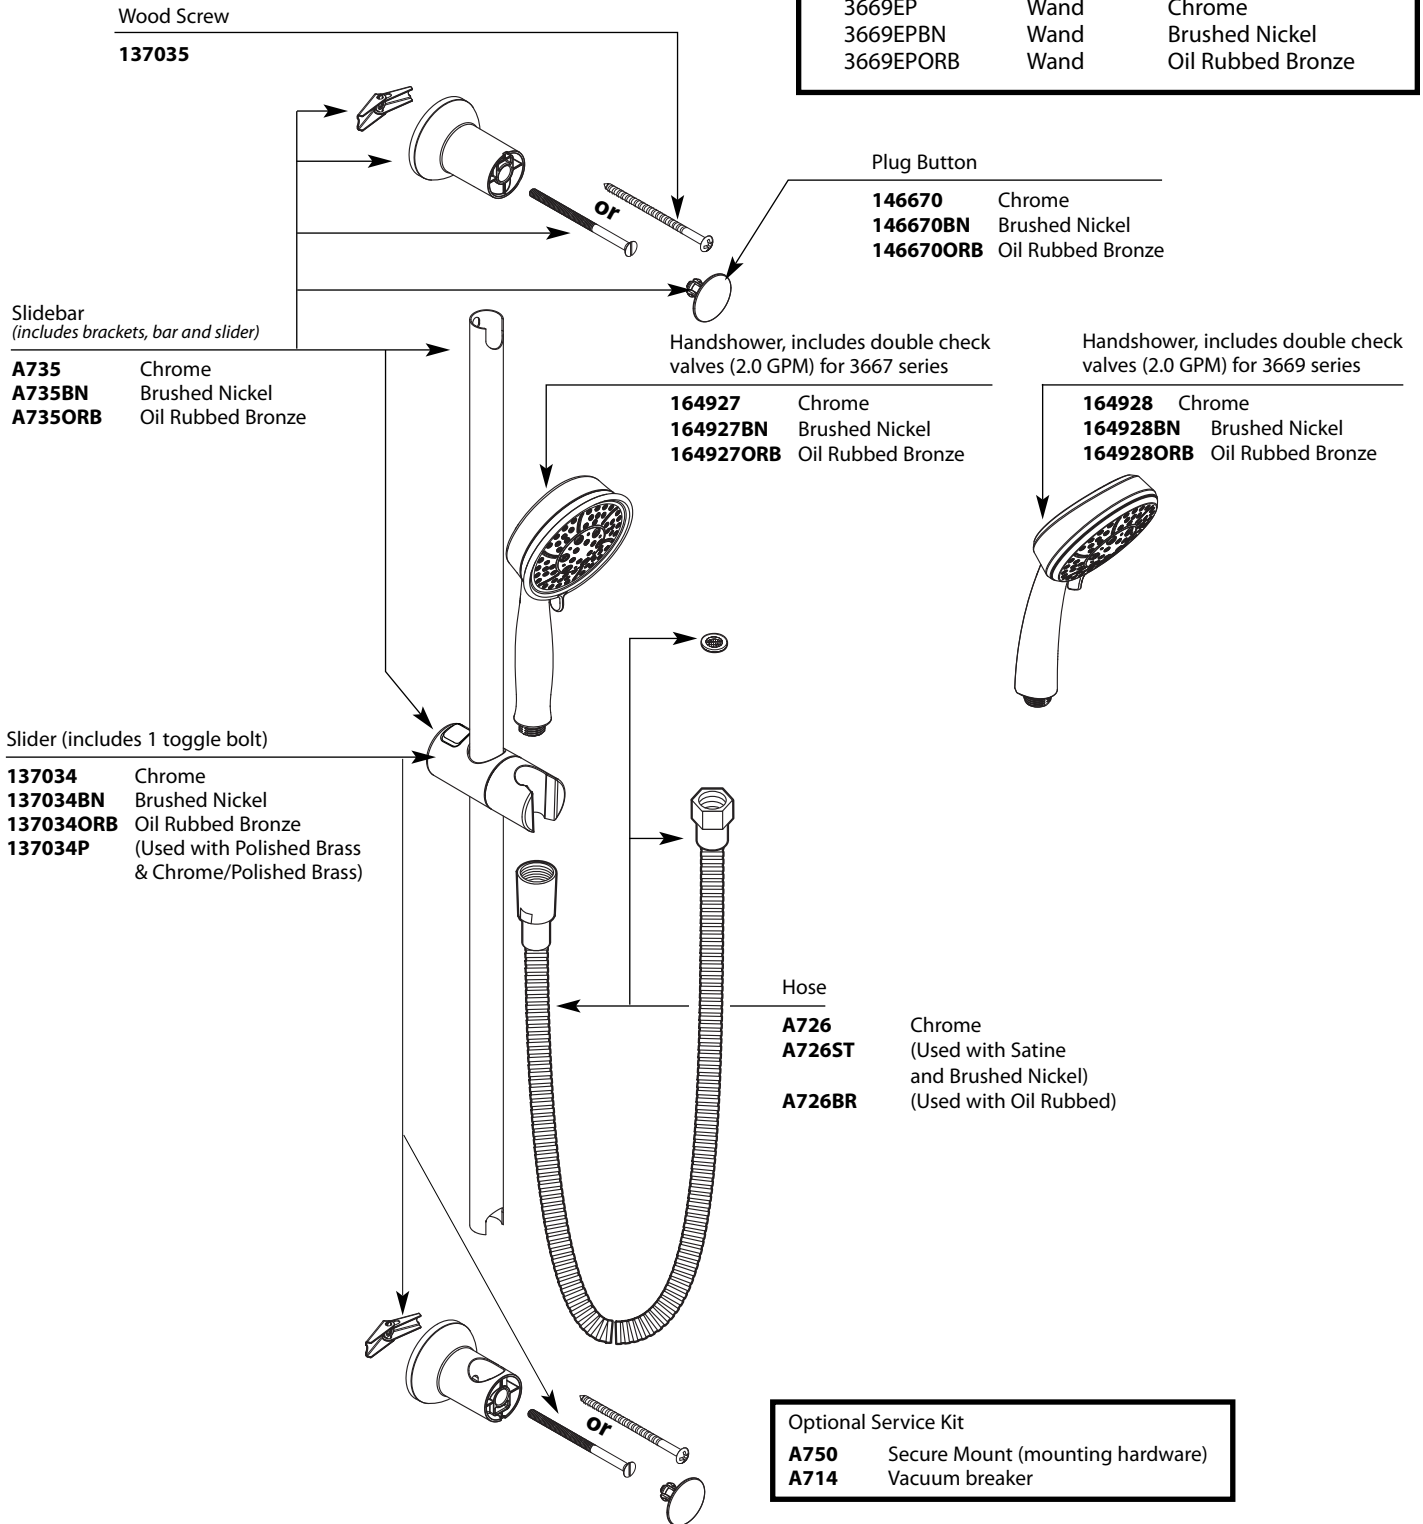

Buy it for looks. Buy it for life.®

■ Order by Part Number

Illustrated Parts

MOENTROL®		
3-Function Transfer Valve Only		
<u>MODEL</u>	<u>HANDLE</u>	<u>DETAIL</u>
3320	Two	1/2" IPS
3330	Two	CC

Buy it for looks. Buy it for life.®

Illustrated Parts

Four Function Handshower

MODEL	TYPE	FINISH
3667EP	Wand	Chrome
3667EPBN	Wand	Brushed Nickel
3667EPORB	Wand	Oil Rubbed Bronze
3669EP	Wand	Chrome
3669EPBN	Wand	Brushed Nickel
3669EPORB	Wand	Oil Rubbed Bronze

Buy it for looks. Buy it for life.®

Illustrated Parts

■ Order by Part Number

■ Trim can be used with either the 3320 series or 3330 series valve

ROTHBURY™ Three Function Transfer Valve Trim Kit		
MODEL	HANDLE	FINISH
TS4211	Lever	Chrome
TS4211AZ	Lever	Antique Bronze
TS4211BN	Lever	Brushed Nickel
TS4211ORB	Lever	Oil Rubbed Bronze