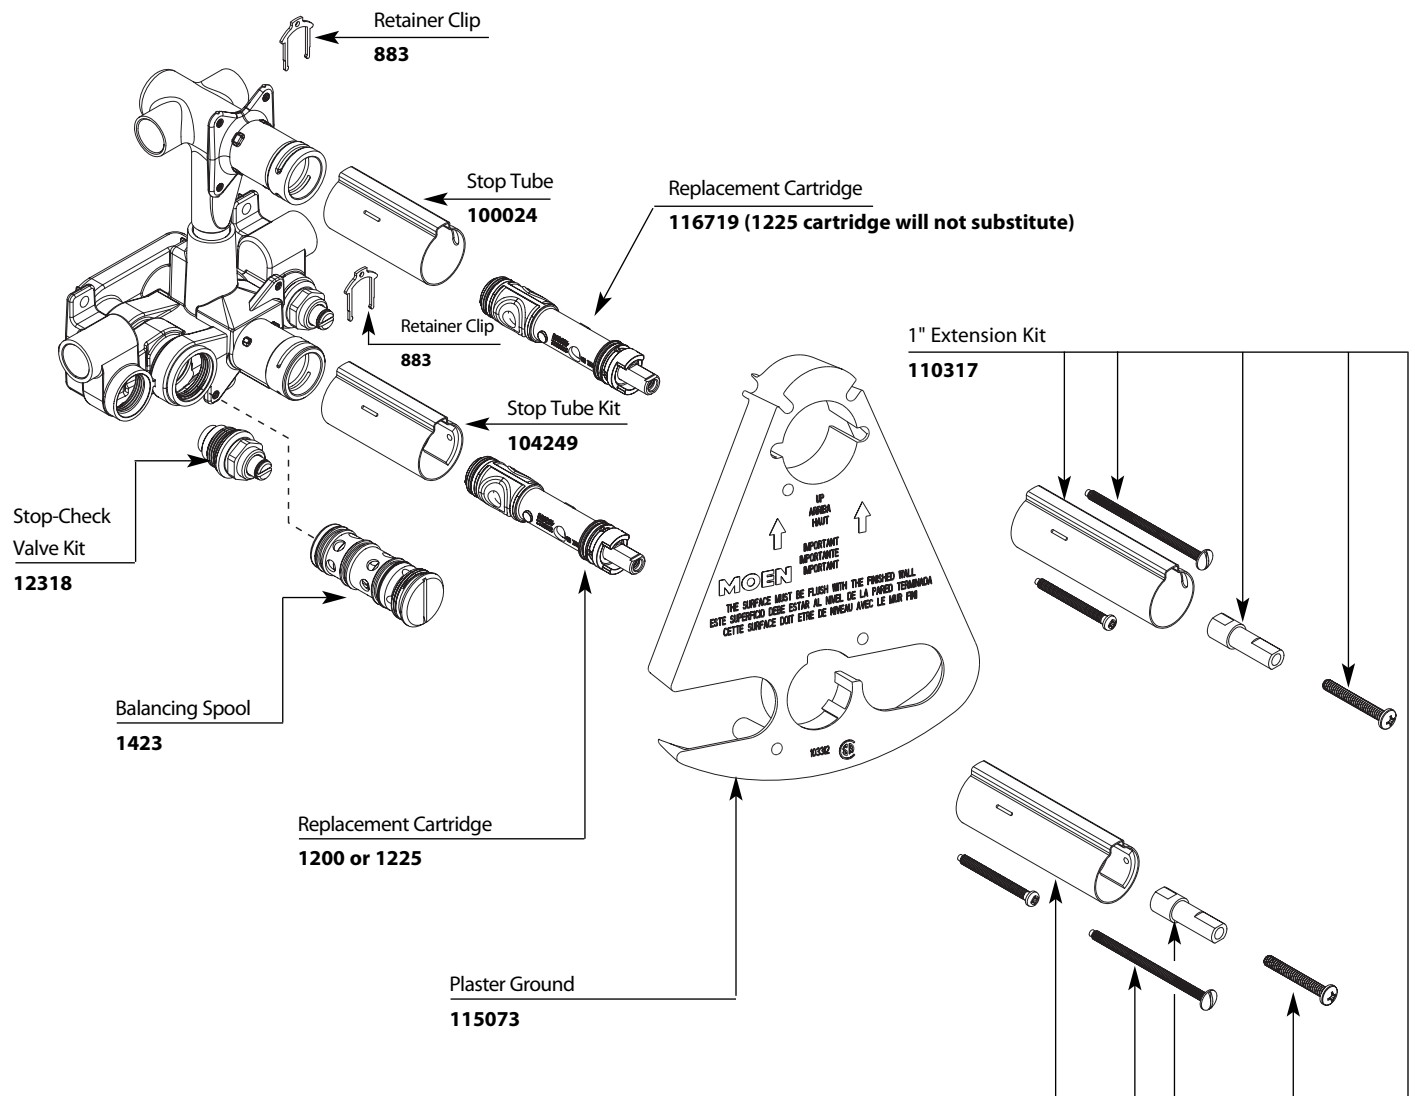

Buy it for looks. Buy it for life.®

■ Order by Part Number

Illustrated Parts

MOENTROL®		
3-Function Transfer Valve Only		
<u>MODEL</u>	<u>HANDLE</u>	<u>DETAIL</u>
3320	Two	1/2" IPS
3330	Two	CC

Buy it for looks. Buy it for life.®

Illustrated Parts

Four Function Handshower

MODEL	TYPE	FINISH
3667EP	Wand	Chrome
3667EPBN	Wand	Brushed Nickel
3667EPORB	Wand	Oil Rubbed Bronze
3669EP	Wand	Chrome
3669EPBN	Wand	Brushed Nickel
3669EPORB	Wand	Oil Rubbed Bronze

Buy it for looks. Buy it for life.®

Illustrated Parts

■ Order by Part Number

■ Trim can be used with either the 3320 series or 3330 series valve

ROTHBURY™ Three Function Transfer Valve Trim Kit		
MODEL	HANDLE	FINISH
TS4211	Lever	Chrome
TS4211AZ	Lever	Antique Bronze
TS4211BN	Lever	Brushed Nickel
TS4211ORB	Lever	Oil Rubbed Bronze