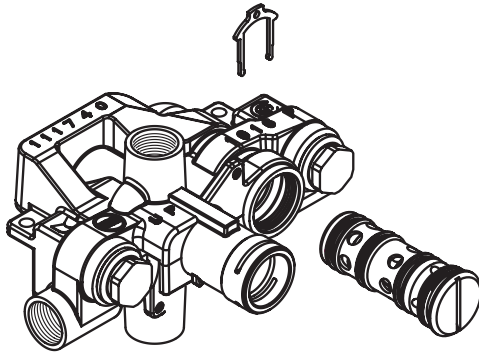

■ Order by Part Name and
Part Number (Bold Face Type)

M-PACT MOENTROL® VALVE Pressure-Balancing Valve with Volume Control		
MODEL	VERSION	STOPS
3570	CC	Yes
3550	IPS	Yes
3510	IPS	No
63110	IPS	No
3520	CC	No
63120	CC	No
63150	IPS	Yes
63170	CC	Yes