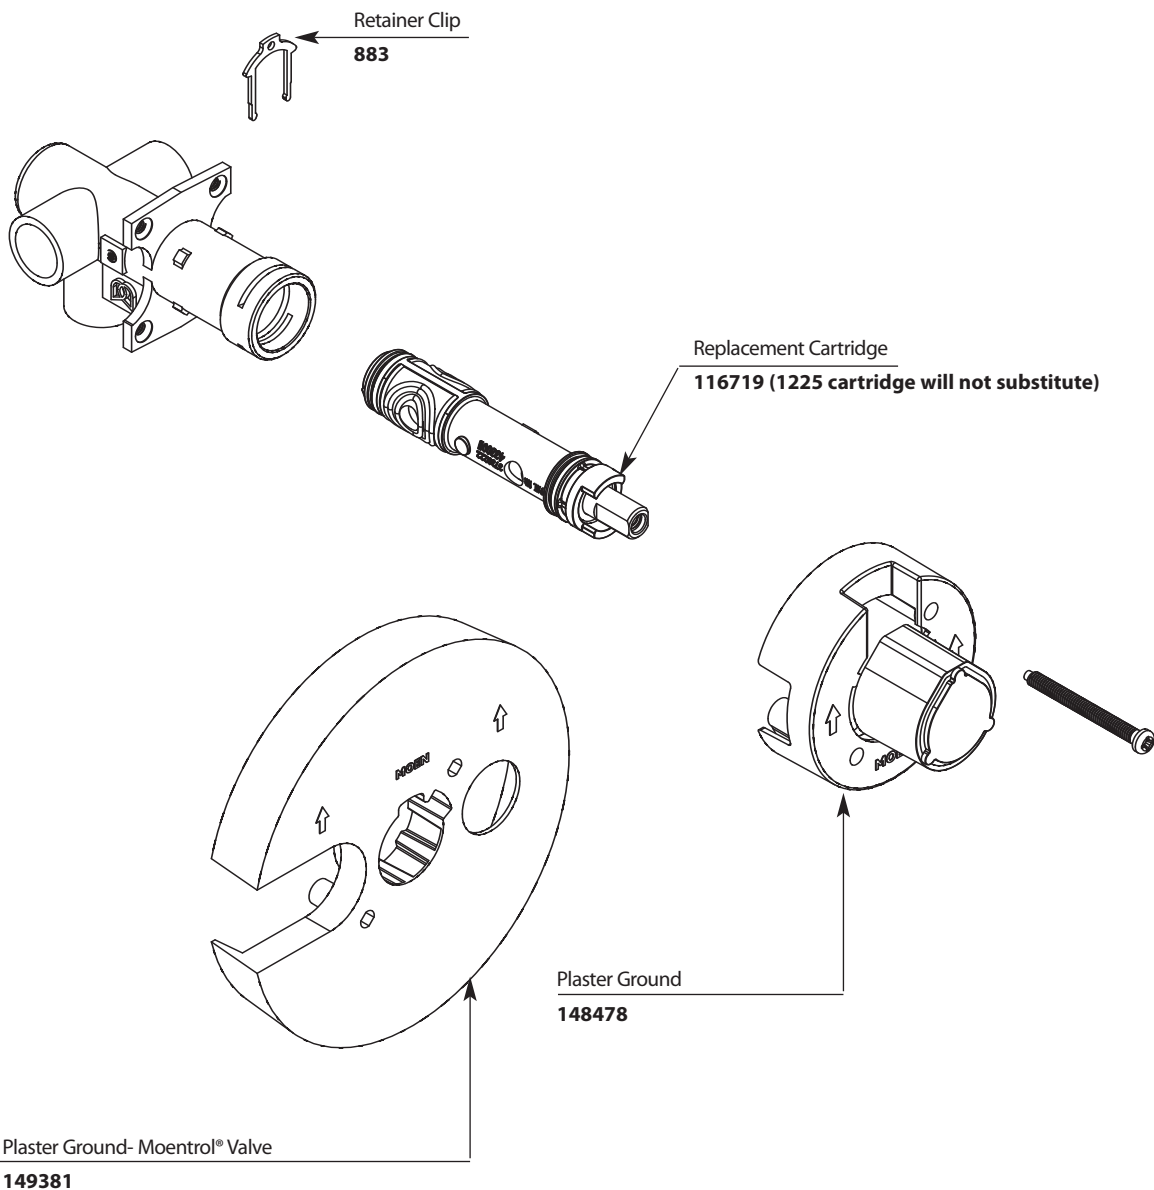

Buy it for looks. Buy it for life.®

■ Order by Part Number

Illustrated Parts

3-Function Transfer Valve Only		
<u>MODEL</u>	<u>HANDLE</u>	<u>DETAIL</u>
3372	One	CC

■ Order by Part Name and
Part Number (Bold Face Type)

Illustrated Parts

Four Function Handshower

MODEL	TYPE	FINISH
3667EP	Wand	Chrome
3667EPBN	Wand	Brushed Nickel
3667EPORB	Wand	Oil Rubbed Bronze
3669EP	Wand	Chrome
3669EPBN	Wand	Brushed Nickel
3669EPORB	Wand	Oil Rubbed Bronze

Valve Trim			Shower Only			Tub & Shower		
MODEL	HANDLE	FINISH	MODEL	HANDLE	FINISH	MODEL	HANDLE	FINISH
T3691	Lever	Chrome	T3692	Lever	Chrome	T3693	Lever	Chrome
T3691BN	Lever	Brushed Nickel	T3692BN	Lever	Brushed Nickel	T3693BN	Lever	Brushed Nickel
T3691ORB	Lever	Oil Rubbed Bronze	T3692ORB	Lever	Oil Rubbed Bronze	T3693ORB	Lever	Oil Rubbed Bronze

■ Order by Part Number

TO ORDER PARTS CALL: 1-800-BUY-MOEN

www.moen.com

Buy it for looks. Buy it for life.®

Illustrated Parts

■ Order by Part Number

VOSS™ Multi-Function Transfer Valve Trim Kit		
MODEL	HANDLE	FINISH
T4611	Lever	Chrome
T4611BN	Lever	Brushed Nickel
T4611ORB	Lever	Oil Rubbed Bronze