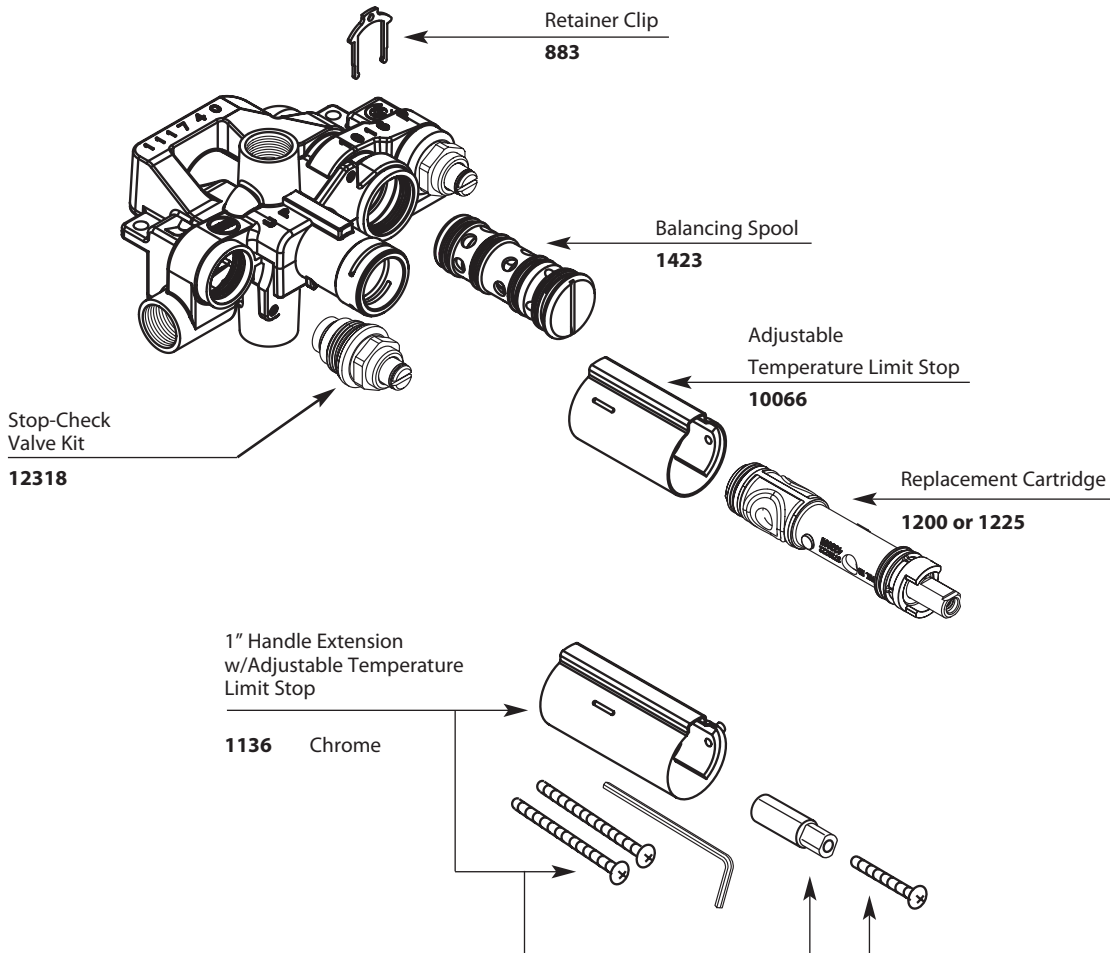

■ Order by Part Name and
Part Number (Bold Face Type)

M-PACT MOENTROL® VALVE Pressure-Balancing Valve with Volume Control		
MODEL	VERSION	STOPS
3570	CC	Yes
3550	IPS	Yes
3510	IPS	No
63110	IPS	No
3520	CC	No
63120	CC	No
63150	IPS	Yes
63170	CC	Yes