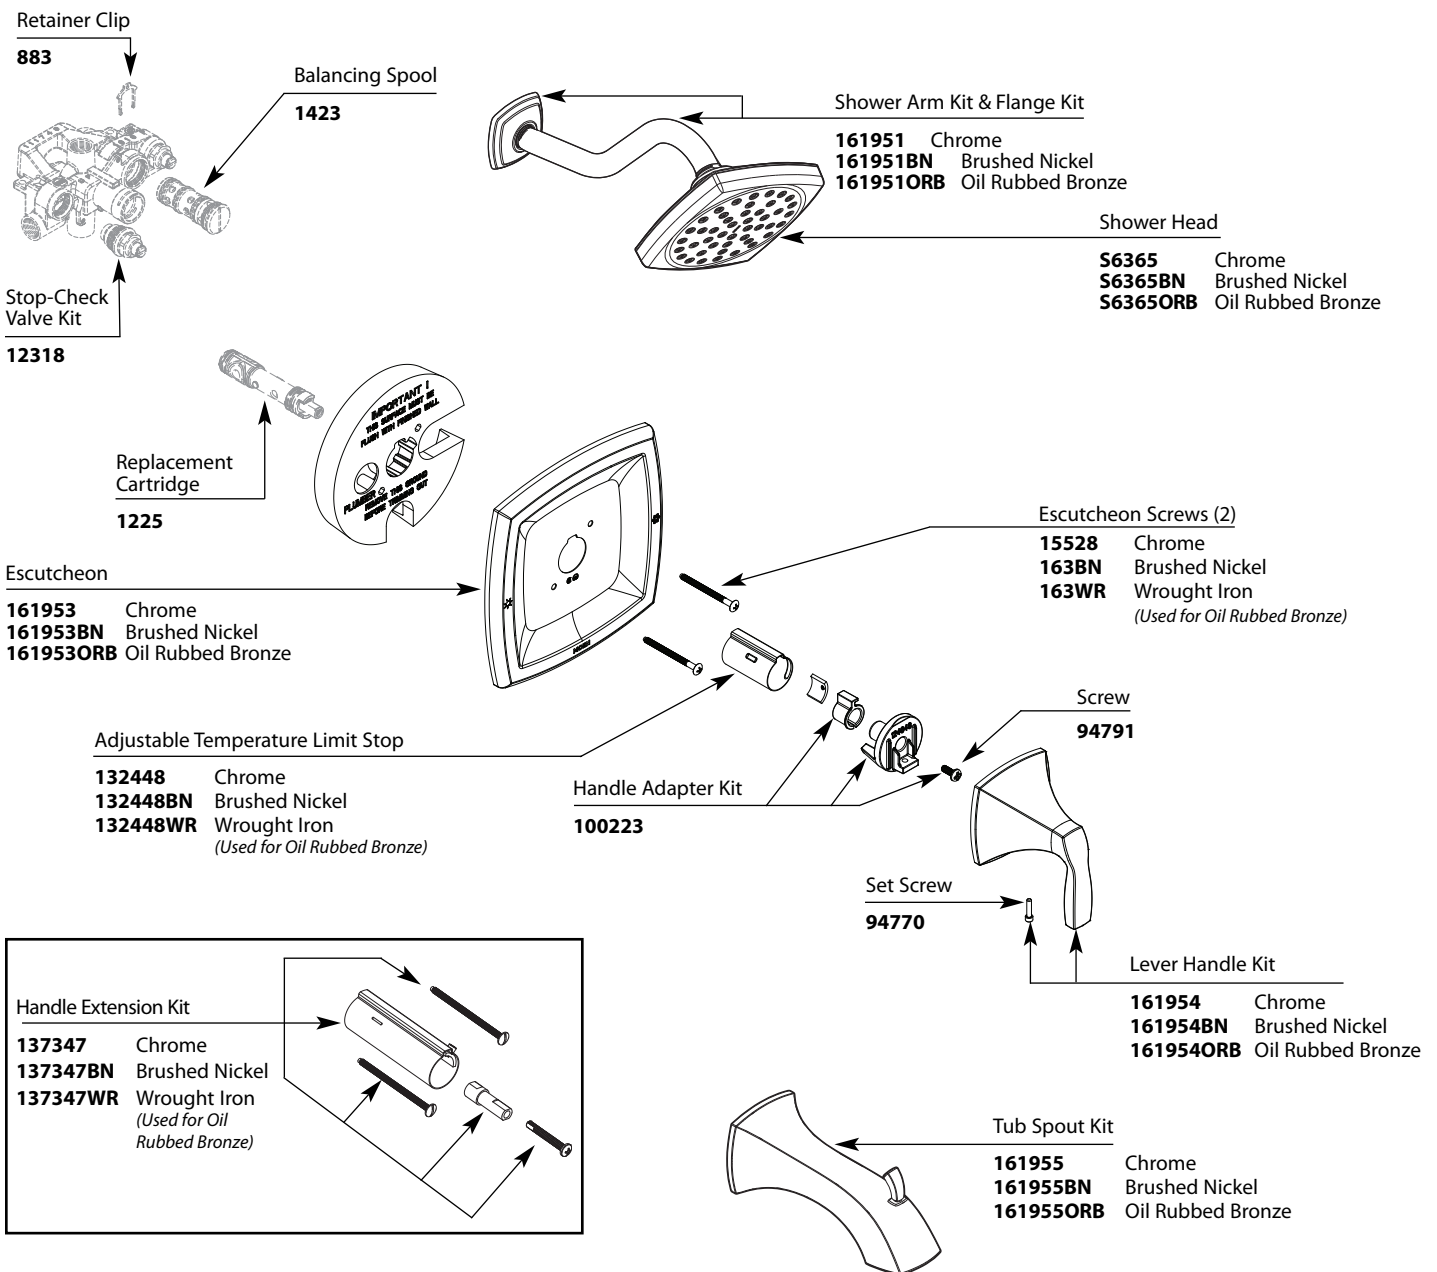

Buy it for looks. Buy it for life.®

■ Order by Part Number

Illustrated Parts

3-Function Transfer Valve Only		
<u>MODEL</u>	<u>HANDLE</u>	<u>DETAIL</u>
3372	One	CC

■ Order by Part Name and
Part Number (Bold Face Type)

Illustrated Parts

Four Function Handshower

MODEL	TYPE	FINISH
3667EP	Wand	Chrome
3667EPBN	Wand	Brushed Nickel
3667EPORB	Wand	Oil Rubbed Bronze
3669EP	Wand	Chrome
3669EPBN	Wand	Brushed Nickel
3669EPORB	Wand	Oil Rubbed Bronze

Valve Trim			Shower Only			Tub & Shower		
MODEL	HANDLE	FINISH	MODEL	HANDLE	FINISH	MODEL	HANDLE	FINISH
T3691	Lever	Chrome	T3692	Lever	Chrome	T3693	Lever	Chrome
T3691BN	Lever	Brushed Nickel	T3692BN	Lever	Brushed Nickel	T3693BN	Lever	Brushed Nickel
T3691ORB	Lever	Oil Rubbed Bronze	T3692ORB	Lever	Oil Rubbed Bronze	T3693ORB	Lever	Oil Rubbed Bronze

■ Order by Part Number

TO ORDER PARTS CALL: 1-800-BUY-MOEN

www.moen.com

Buy it for looks. Buy it for life.®

Illustrated Parts

■ Order by Part Number

VOSS™ Multi-Function Transfer Valve Trim Kit		
MODEL	HANDLE	FINISH
T4611	Lever	Chrome
T4611BN	Lever	Brushed Nickel
T4611ORB	Lever	Oil Rubbed Bronze