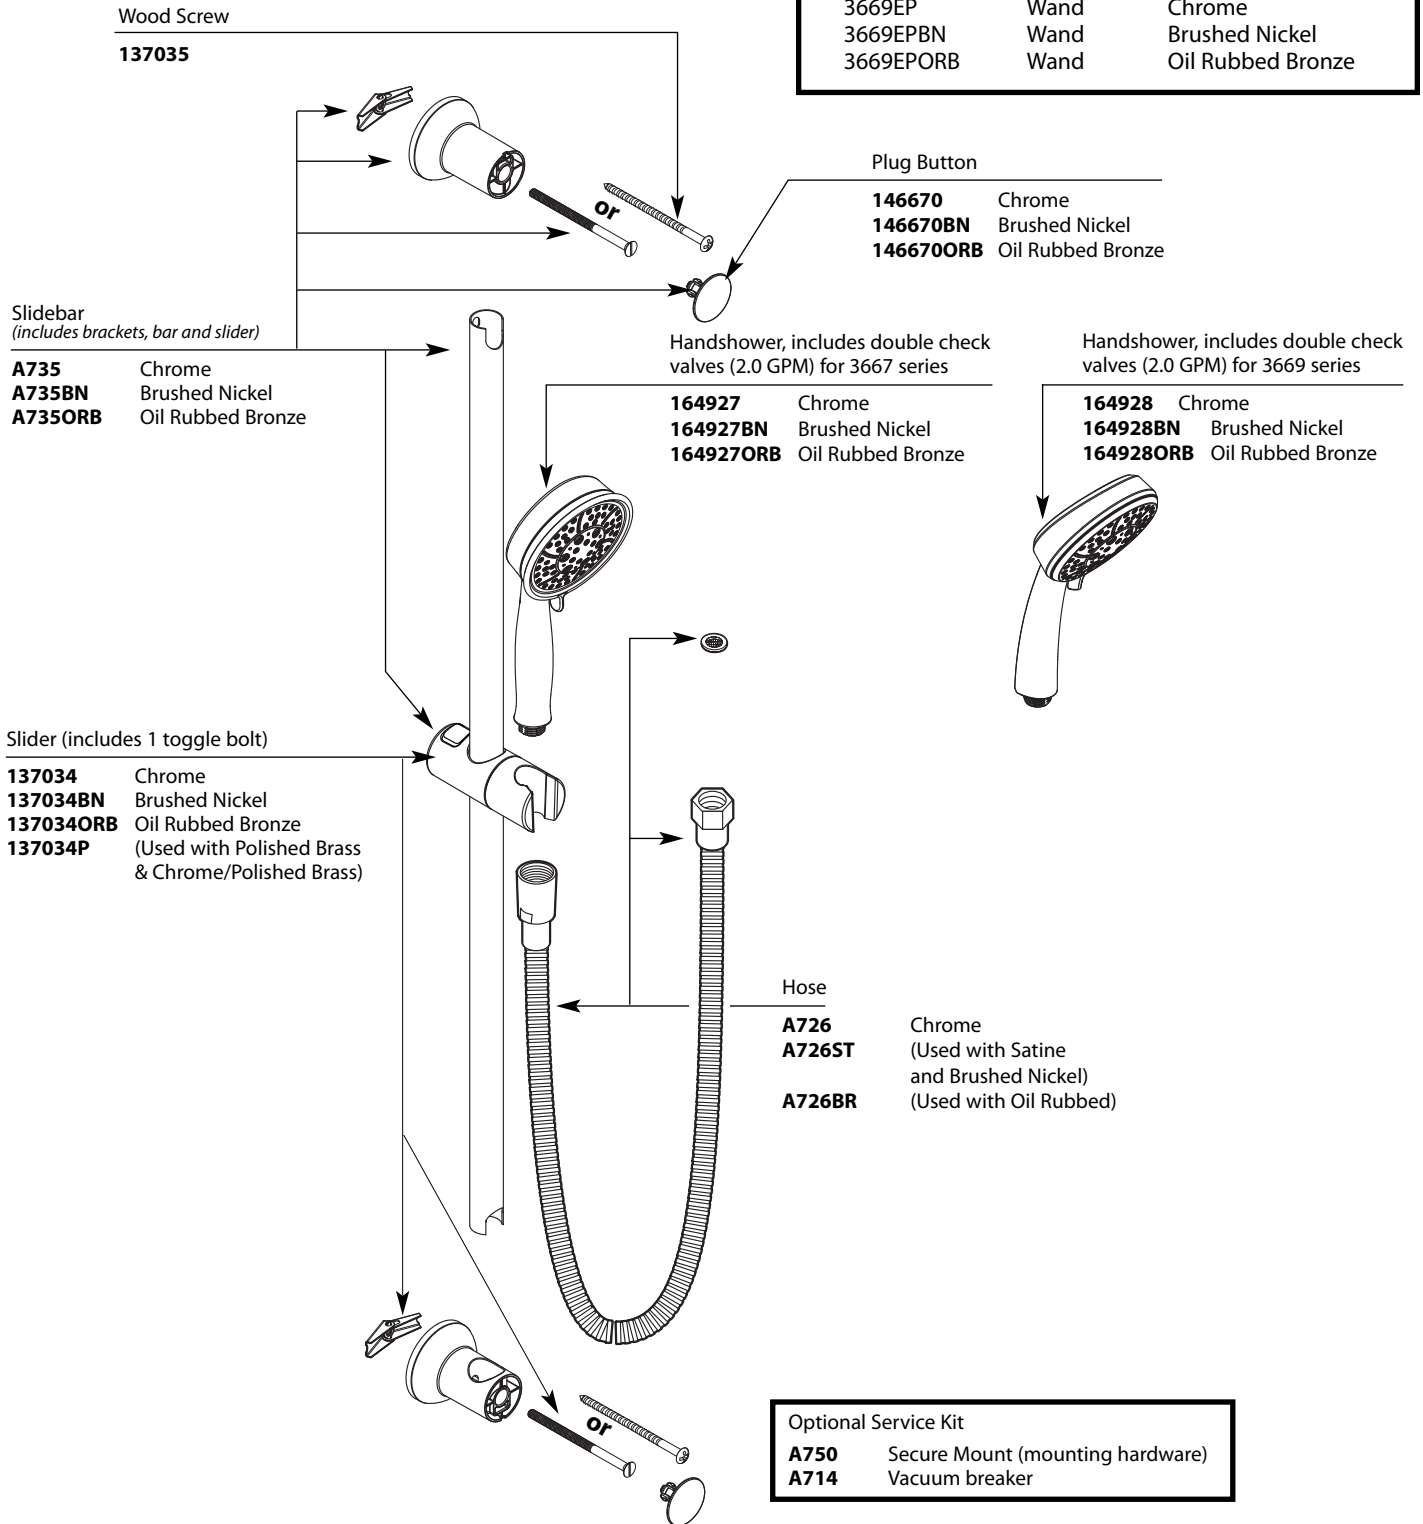

Buy it for looks. Buy it for life.®

■ Order by Part Number

Illustrated Parts

3-Function Transfer Valve Only		
<u>MODEL</u>	<u>HANDLE</u>	<u>DETAIL</u>
3372	One	CC

■ Order by Part Name and
Part Number (Bold Face Type)

Illustrated Parts

Four Function Handshower

MODEL	TYPE	FINISH
3667EP	Wand	Chrome
3667EPBN	Wand	Brushed Nickel
3667EPORB	Wand	Oil Rubbed Bronze
3669EP	Wand	Chrome
3669EPBN	Wand	Brushed Nickel
3669EPORB	Wand	Oil Rubbed Bronze

Valve Trim			Shower Only			Tub & Shower		
MODEL	HANDLE	FINISH	MODEL	HANDLE	FINISH	MODEL	HANDLE	FINISH
T3691	Lever	Chrome	T3692	Lever	Chrome	T3693	Lever	Chrome
T3691BN	Lever	Brushed Nickel	T3692BN	Lever	Brushed Nickel	T3693BN	Lever	Brushed Nickel
T3691ORB	Lever	Oil Rubbed Bronze	T3692ORB	Lever	Oil Rubbed Bronze	T3693ORB	Lever	Oil Rubbed Bronze

■ Order by Part Number

TO ORDER PARTS CALL: 1-800-BUY-MOEN

www.moen.com

Buy it for looks. Buy it for life.®

Illustrated Parts

■ Order by Part Number

VOSS™ Multi-Function Transfer Valve Trim Kit		
MODEL	HANDLE	FINISH
T4611	Lever	Chrome
T4611BN	Lever	Brushed Nickel
T4611ORB	Lever	Oil Rubbed Bronze