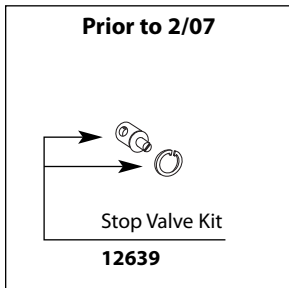

Temperature Limit Stop Kit

106479

Stop Tube Kit

- 96987** Chrome
- 96987BN** Brushed Nickel
- 96987WR** Wrought Iron
- 96987NL** Nickel
- 96987ORB** Oil Rubbed Bronze

Escutcheon

- 116606** Chrome
- 116606BN** Brushed Nickel
- 116606WR** Wrought Iron
- 116606NL** Nickel
- 116606ORB** Oil Rubbed Bronze

Handle Adapter Kit

116653

Screw

94770

Handle Insert

- 116628** Chrome
- 116628BN** Brushed Nickel
- 116628WR** Wrought Iron
- 116628NL** Nickel
- 116628ORB** Oil Rubbed Bronze

Diverter Tub Spout

- S114** Chrome
- S114BN** Brushed Nickel
- S114WR** Wrought Iron
- S114NL** Nickel
- S114ORB** Oil Rubbed Bronze

Prior to 2/07

Stop Valve Kit

12639

Buy it for looks. Buy it for life.®

■ Order by Part Number

Illustrated Parts

Waterhill™ Multi-Function Transfer Valve Trim Kit		
MODEL	TYPE	FINISH
TS325	Lever	Chrome
TS325BN	Lever	Brushed Nickel
TS325NL	Lever	Polished Nickel
TS325ORB	Lever	Oil Rubbed Bronze
TS325WR	Lever	Wrought Iron