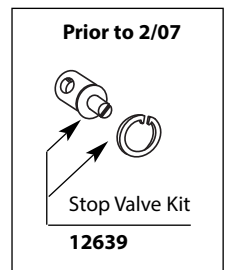

Buy it for looks. Buy it for life.®

Illustrated Parts

■ Order by Part Number

CHATEAU® POSI-TEMP® Single-Handle Tub/Shower Valve Only					
MODEL	CONNECTION	STOPS	MODEL	CONNECTION	STOPS
2570	CC	Yes	FP62370	CC	Yes
62370	CC	Yes	FP62390	IPS	Yes
2590	IPS	Yes	FP62320	CC	No
62390	IPS	Yes	FP62300	IPS	No
2520	CC	No	FP62360	PEX	Yes
62320	CC	No	FP62380	PEX	No
2510	IPS	No	FP62365	COLD EXPANSION PEX	No
62300	IPS	No	FP62345	CC/IPS	No
62360	PEX	Yes			
2580	PEX	Yes			
62380	PEX	No			
62365	COLD EXPANSION PEX	No			
62345	CC/IPS	No			

FP= Flush Plug Included

Note: Flush Plug can be used with existing installations.

Buy it for looks. Buy it for life.®

Illustrated Parts

Handshower w/Wall Bracket & Hose		
MODEL	TYPE	FINISH
3861EP	Wand	Chrome
3861EPBN	Wand	Brushed Nickel
3861EPORB	Wand	Oil Rubbed Bronze
3861EPNL	Wand	Nickel
3861EPWR	Wand	Wrought Iron
DISCONTINUED		
3861	Wand	Chrome
3861BB	Wand	Brushed Bronze
3861PW	Wand	Pewter
3861BN	Wand	Brushed Nickel
3861WR	Wand	Wrought Iron
3861AN	Wand	Antique Nickel
3861ORB	Wand	Oil Rubbed Bronze
3861NL	Wand	Nickel
3861AZ	Wand	Antique Bronze
3861P	Wand	Polished Brass
3861CP	Wand	Chrome/Pol. Brass