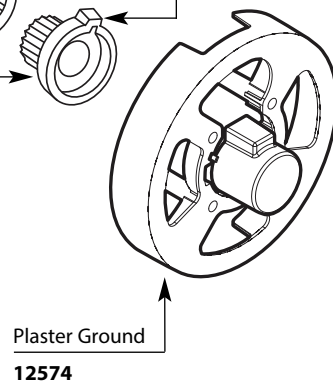

Buy it for looks. Buy it for life.®

Illustrated Parts

■ Order by Part Number

CHATEAU® POSI-TEMP® Single-Handle Tub/Shower Valve Only					
MODEL	CONNECTION	STOPS	MODEL	CONNECTION	STOPS
2570	CC	Yes	FP62370	CC	Yes
62370	CC	Yes	FP62390	IPS	Yes
2590	IPS	Yes	FP62320	CC	No
62390	IPS	Yes	FP62300	IPS	No
2520	CC	No	FP62360	PEX	Yes
62320	CC	No	FP62380	PEX	No
2510	IPS	No	FP62365	COLD EXPANSION PEX	No
62300	IPS	No	FP62345	CC/IPS	No
62360	PEX	Yes			
2580	PEX	Yes			
62380	PEX	No			
62365	COLD EXPANSION PEX	No			
62345	CC/IPS	No			

FP= Flush Plug Included

Note: Flush Plug can be used with existing installations.

Buy it for looks. Buy it for life.®

Illustrated Parts

Handshower w/Wall Bracket & Hose		
MODEL	TYPE	FINISH
3861EP	Wand	Chrome
3861EPBN	Wand	Brushed Nickel
3861EPORB	Wand	Oil Rubbed Bronze
3861EPNL	Wand	Nickel
3861EPWR	Wand	Wrought Iron
DISCONTINUED		
3861	Wand	Chrome
3861BB	Wand	Brushed Bronze
3861PW	Wand	Pewter
3861BN	Wand	Brushed Nickel
3861WR	Wand	Wrought Iron
3861AN	Wand	Antique Nickel
3861ORB	Wand	Oil Rubbed Bronze
3861NL	Wand	Nickel
3861AZ	Wand	Antique Bronze
3861P	Wand	Polished Brass
3861CP	Wand	Chrome/Pol. Brass