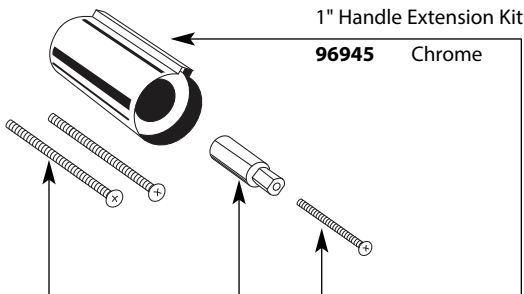

Buy it for looks. Buy it for life.®

Illustrated Parts

■ Order by Part Number

CHATEAU® POSI-TEMP® Single-Handle Tub/Shower Valve Only					
MODEL	CONNECTION	STOPS	MODEL	CONNECTION	STOPS
2570	CC	Yes	FP62370	CC	Yes
62370	CC	Yes	FP62390	IPS	Yes
2590	IPS	Yes	FP62320	CC	No
62390	IPS	Yes	FP62300	IPS	No
2520	CC	No	FP62360	PEX	Yes
62320	CC	No	FP62380	PEX	No
2510	IPS	No	FP62365	COLD EXPANSION PEX	No
62300	IPS	No	FP62345	CC/IPS	No
62360	PEX	Yes			
2580	PEX	Yes			
62380	PEX	No			
62365	COLD EXPANSION PEX	No			
62345	CC/IPS	No			

FP= Flush Plug Included

Note: Flush Plug can be used with existing installations.

Buy it for looks. Buy it for life.®

Illustrated Parts

Handshower w/Wall Bracket & Hose		
MODEL	TYPE	FINISH
3861EP	Wand	Chrome
3861EPBN	Wand	Brushed Nickel
3861EPORB	Wand	Oil Rubbed Bronze
3861EPNL	Wand	Nickel
3861EPWR	Wand	Wrought Iron
DISCONTINUED		
3861	Wand	Chrome
3861BB	Wand	Brushed Bronze
3861PW	Wand	Pewter
3861BN	Wand	Brushed Nickel
3861WR	Wand	Wrought Iron
3861AN	Wand	Antique Nickel
3861ORB	Wand	Oil Rubbed Bronze
3861NL	Wand	Nickel
3861AZ	Wand	Antique Bronze
3861P	Wand	Polished Brass
3861CP	Wand	Chrome/Pol. Brass