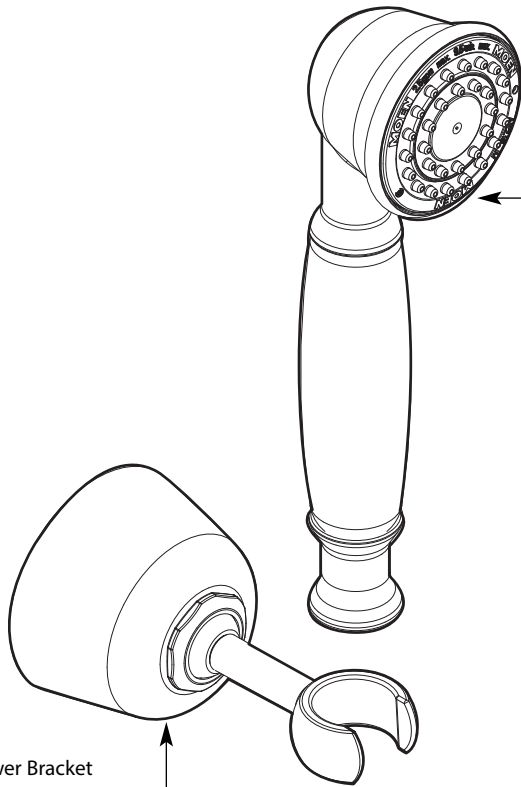

Buy it for looks. Buy it for life.®

Illustrated Parts

■ Order by Part Number

CHATEAU® POSI-TEMP® Single-Handle Tub/Shower Valve Only					
MODEL	CONNECTION	STOPS	MODEL	CONNECTION	STOPS
2570	CC	Yes	FP62370	CC	Yes
62370	CC	Yes	FP62390	IPS	Yes
2590	IPS	Yes	FP62320	CC	No
62390	IPS	Yes	FP62300	IPS	No
2520	CC	No	FP62360	PEX	Yes
62320	CC	No	FP62380	PEX	No
2510	IPS	No	FP62365	COLD EXPANSION PEX	No
62300	IPS	No	FP62345	CC/IPS	No
62360	PEX	Yes			
2580	PEX	Yes			
62380	PEX	No			
62365	COLD EXPANSION PEX	No			
62345	CC/IPS	No			

FP= Flush Plug Included

Note: Flush Plug can be used with existing installations.

Buy it for looks. Buy it for life.®

Illustrated Parts

Handshower w/Wall Bracket & Hose		
MODEL	TYPE	FINISH
3861EP	Wand	Chrome
3861EPBN	Wand	Brushed Nickel
3861EPORB	Wand	Oil Rubbed Bronze
3861EPNL	Wand	Nickel
3861EPWR	Wand	Wrought Iron
DISCONTINUED		
3861	Wand	Chrome
3861BB	Wand	Brushed Bronze
3861PW	Wand	Pewter
3861BN	Wand	Brushed Nickel
3861WR	Wand	Wrought Iron
3861AN	Wand	Antique Nickel
3861ORB	Wand	Oil Rubbed Bronze
3861NL	Wand	Nickel
3861AZ	Wand	Antique Bronze
3861P	Wand	Polished Brass
3861CP	Wand	Chrome/Pol. Brass

- 176015** Chrome
- 176015BN** Brushed Nickel
- 176015NL** Nickel
- 176015WR** Wrought Iron

HandShower Bracket

- 114348** Chrome
(Used with Antique Nickel)
- 114348CP** Chrome/Pol. Brass
- 114348BN** Brushed Nickel
- 114348WR** Wrought Iron
- 114348ORB** Oil Rubbed Bronze
- 114348NL** Nickel
- 114348BB** Brushed Bronze
- 114348AZ** Antique Bronze