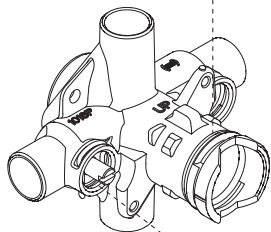

Buy it for looks. Buy it for life.®

Illustrated Parts

■ Order by Part Number

CHATEAU® POSI-TEMP® Single-Handle Tub/Shower Valve Only					
MODEL	CONNECTION	STOPS	MODEL	CONNECTION	STOPS
2570	CC	Yes	FP62370	CC	Yes
62370	CC	Yes	FP62390	IPS	Yes
2590	IPS	Yes	FP62320	CC	No
62390	IPS	Yes	FP62300	IPS	No
2520	CC	No	FP62360	PEX	Yes
62320	CC	No	FP62380	PEX	No
2510	IPS	No	FP62365	COLD EXPANSION PEX	No
62300	IPS	No	FP62345	CC/IPS	No
62360	PEX	Yes			
2580	PEX	Yes			
62380	PEX	No			
62365	COLD EXPANSION PEX	No			
62345	CC/IPS	No			

FP= Flush Plug Included

Note: Flush Plug can be used with existing installations.

Buy it for looks. Buy it for life.®

Illustrated Parts

Handshower w/Wall Bracket & Hose		
MODEL	TYPE	FINISH
3861EP	Wand	Chrome
3861EPBN	Wand	Brushed Nickel
3861EPORB	Wand	Oil Rubbed Bronze
3861EPNL	Wand	Nickel
3861EPWR	Wand	Wrought Iron
DISCONTINUED		
3861	Wand	Chrome
3861BB	Wand	Brushed Bronze
3861PW	Wand	Pewter
3861BN	Wand	Brushed Nickel
3861WR	Wand	Wrought Iron
3861AN	Wand	Antique Nickel
3861ORB	Wand	Oil Rubbed Bronze
3861NL	Wand	Nickel
3861AZ	Wand	Antique Bronze
3861P	Wand	Polished Brass
3861CP	Wand	Chrome/Pol. Brass