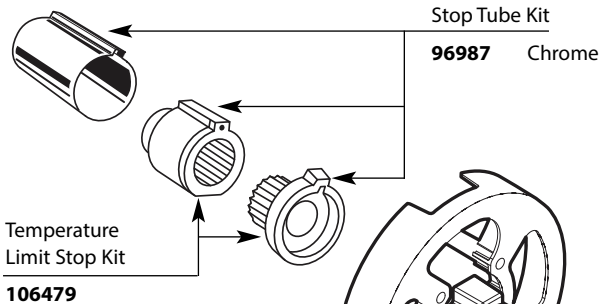

Buy it for looks. Buy it for life.®

Illustrated Parts

■ Order by Part Number

CHATEAU® POSI-TEMP® Single-Handle Tub/Shower Valve Only					
MODEL	CONNECTION	STOPS	MODEL	CONNECTION	STOPS
2570	CC	Yes	FP62370	CC	Yes
62370	CC	Yes	FP62390	IPS	Yes
2590	IPS	Yes	FP62320	CC	No
62390	IPS	Yes	FP62300	IPS	No
2520	CC	No	FP62360	PEX	Yes
62320	CC	No	FP62380	PEX	No
2510	IPS	No	FP62365	COLD EXPANSION PEX	No
62300	IPS	No	FP62345	CC/IPS	No
62360	PEX	Yes			
2580	PEX	Yes			
62380	PEX	No			
62365	COLD EXPANSION PEX	No			
62345	CC/IPS	No			

FP= Flush Plug Included

Note: Flush Plug can be used with existing installations.

Buy it for looks. Buy it for life.®

Illustrated Parts

Handshower w/Wall Bracket & Hose		
MODEL	TYPE	FINISH
3861EP	Wand	Chrome
3861EPBN	Wand	Brushed Nickel
3861EPORB	Wand	Oil Rubbed Bronze
3861EPNL	Wand	Nickel
3861EPWR	Wand	Wrought Iron
DISCONTINUED		
3861	Wand	Chrome
3861BB	Wand	Brushed Bronze
3861PW	Wand	Pewter
3861BN	Wand	Brushed Nickel
3861WR	Wand	Wrought Iron
3861AN	Wand	Antique Nickel
3861ORB	Wand	Oil Rubbed Bronze
3861NL	Wand	Nickel
3861AZ	Wand	Antique Bronze
3861P	Wand	Polished Brass
3861CP	Wand	Chrome/Pol. Brass