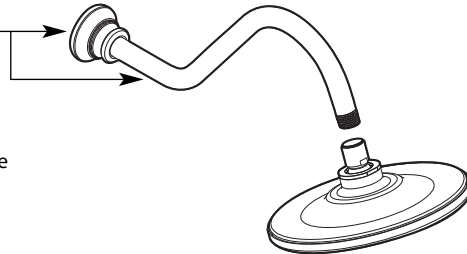

Buy it for looks. Buy it for life.®

Illustrated Parts

■ Order by Part Number

■ Trim can be used with 2500 series or 62300 series valves

WATERHILL™			
Single-Handle Posi-Temp® Tub/Shower Trim			
<u>VALVE TRIM ONLY</u>	<u>SHOWER TRIM ONLY</u>	<u>TUB SHOWER TRIM</u>	<u>FINISH</u>
TS310	TS312	TS314	Chrome
TS310BN	TS312BN	TS314BN	Brushed Nickel
TS310WR	TS312WR	TS314WR	Wrought Iron
TS310NL	TS312NL	TS314NL	Nickel
TS310ORB	TS312ORB	TS314ORB	Oil Rubbed Bronze

Shower Arm & Flange

- **S113** Chrome
- **S113BN** Brushed Nickel
- **S113WR** Wrought Iron
- **S113NL** Nickel
- **S113ORB** Oil Rubbed Bronze

Shower Head

- **S112** Chrome
- **S112BN** Brushed Nickel
- **S112WR** Wrought Iron
- **S112NL** Nickel
- **S112ORB** Oil Rubbed Bronze