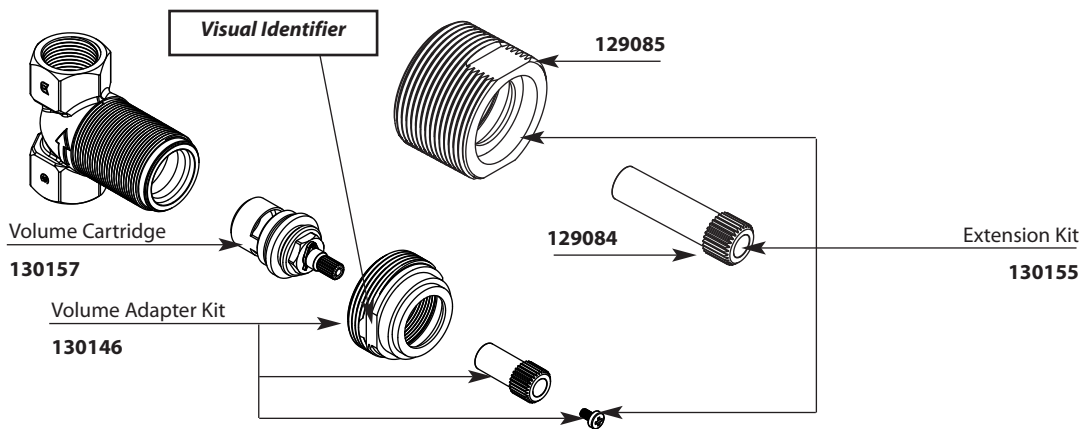

Buy it for looks. Buy it for life.®

Illustrated Parts

■ Order by Part Number

- 1st generation valves manufactured prior to July 27th, 2009. Valves can be identified by a lack of a mounting bracket and drive feature on adapter nut (requires open ended wrench).
- 130157 volume control cartridge will not work with 2nd generation valves.

**ExactTemp®
3/4" Volume Control Flow Valve**

MODEL
S3600

1st Generation Valve Parts