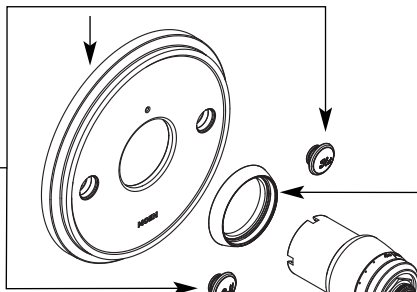

Porcelain Hot/Cold
Handle Cap Kit

154285

Short Ring Escutcheon Kit

- 130152 Chrome
- 130152BN Brushed Nickel
- 130152ORB Oil Rubbed Bronze
- 130152NL Polished Nickel

Thermostatic Handle Cap

- 132320 Chrome
- 132320BN Brushed Nickel
- 132320ORB Oil Rubbed Bronze
- 132320NL Polished Nickel