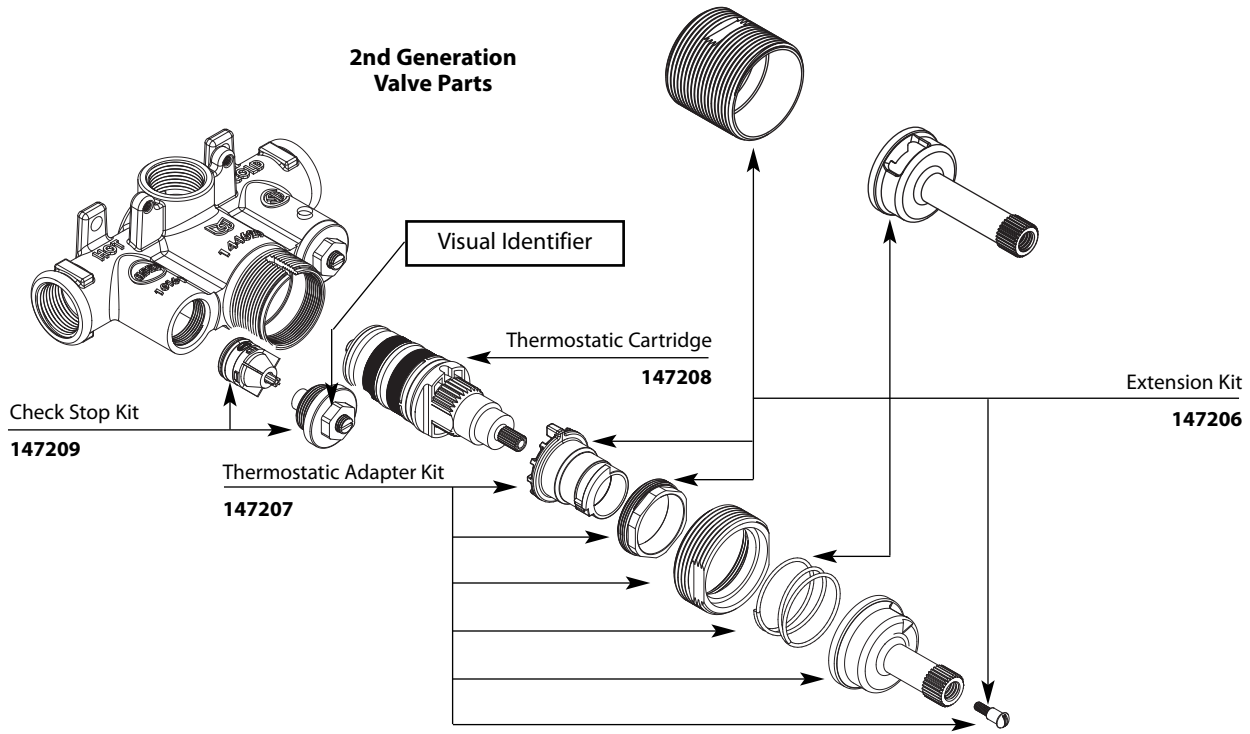

Buy it for looks. Buy it for life.®

Illustrated Parts

■ Order by Part Number

There is more than 1 version of this model.
Page down to identify the version you have.

- 2nd generation valve manufactured on and after September 3rd, 2009. Can be identified by the check stop nut (smaller drive feature).
- 147208 Thermostatic cartridge will not work in 1st generation valves.

**ExactTemp®
3/4" Thermostatic Valve**

MODEL
S3371