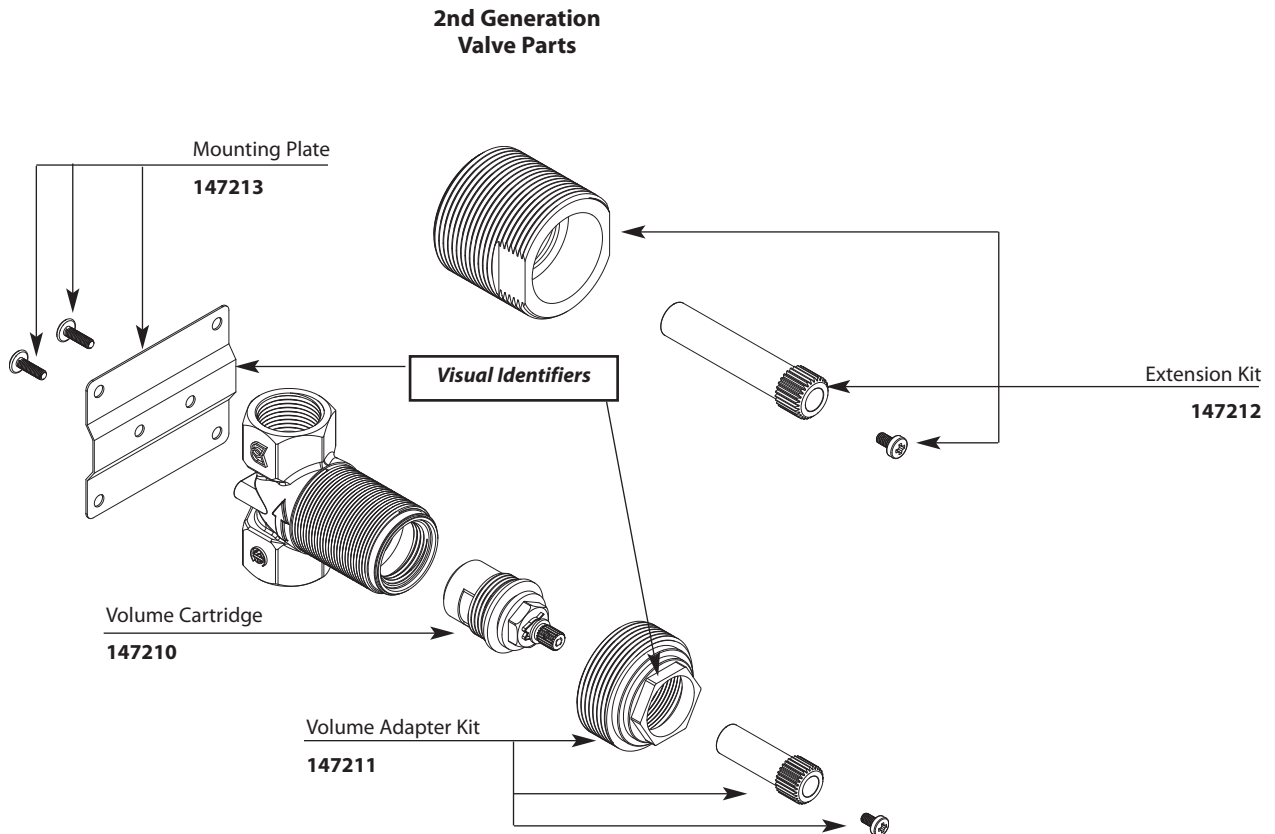

Buy it for looks. Buy it for life.®

Illustrated Parts

■ Order by Part Number

*There is more than 1 version of this model.
Page down to identify the version you have.*

• 2nd generation valve manufactured on and after July 27th, 2009. Can be identified by mounting plate and smaller drive feature (1-1/8") on adapter nut.

• 147210 volume control cartridge will not work with 1st generation valves.

ExactTemp® 3/4" Volume Control Flow Valve   MODEL S3600