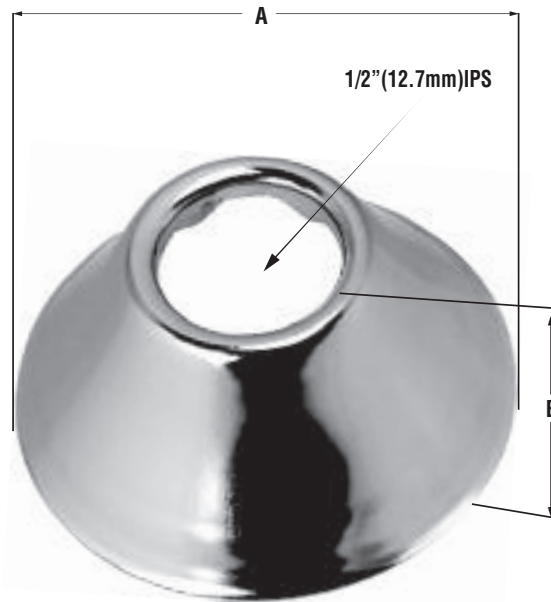

*Decorative
Accessories*

WATER SUPPLY

Sure Grip Bell Flange

MONOGRAM BRASS™

Product Features

- Steel Construction
- 1/2" (12.7mm) IPS
- Sure Grip

Finishes Available

MB139225

Product Numbers

ITEM #	FINISH
MB139225	Chrome Plated
MB139227	PVD Brushed Nickel
MB139228	Oil Rubbed Bronze
MB139226	PVD Polished Brass

Product Specifications / Dimensions

	A	B
in.	2-7/16	1-1/4
mm	61.9	31.7