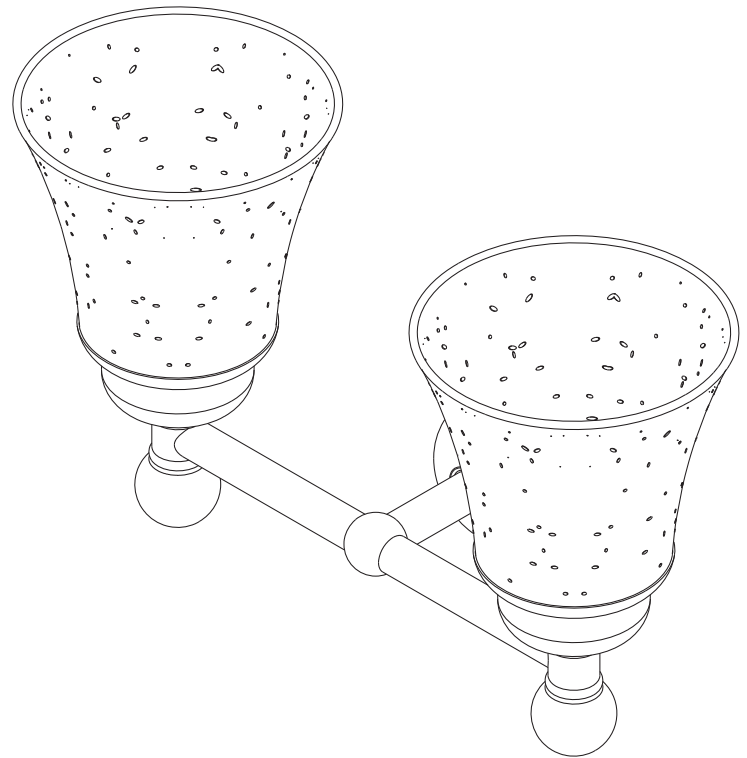

ANNABELLA

Double Light

21-52FF

Also 21-52FG, 21-52FE

Features

- Solid brass construction
- Single -post, double light design
- UL listed for damp locations
- Upward facing shade design
- Complements Annabella product series

Codes / Standards Compliance

Meets or exceeds the following at date of manufacture:

- UL 1598
- All applicable US Federal and State material regulations

Colors / Finishes

- 15: Polished Nickel
- 15S: Satin Nickel
- 26: Polished Chrome
- 10B: Oil Rubbed Bronze
- Other: Refer to the Newport Brass catalog for additional color/finish options. Item not available in 10 (Satin Bronze – PVD) or 24A (French Gold – PVD). All other PVD finish requests will be accommodated as non-PVD equivalents.

Specified Model

Model	Description	Colors | Finishes				
21-52FF	Double Light, Flared Seeded Clear Glass (depicted)	☐ 15	☐ 15S	☐ 26	☐ 10B	☐ Other
21-52FG	Double Light, Flared Seeded Etched Glass	☐ 15	☐ 15S	☐ 26	☐ 10B	☐ Other
21-52FE	Double Light, Flared Seeded Waterline Glass	☐ 15	☐ 15S	☐ 26	☐ 10B	☐ Other
FF	Replacement Glass Shade, Flared Seeded Clear Glass					
FG	Replacement Glass Shade, Flared Seeded Etched Glass					
FE	Replacement Glass Shade, Flared Seeded Waterline Glass					

Product Specification: Add glass type designator and "Color / Finish" suffix to Model number, below.

The Double Light shall incorporate solid brass construction and a flared seeded (clear or etched or waterline) glass shade. Double Light shall complement Newport Brass Annabella product series. Double Light shall be Newport Brass Model 21-52F____/____.