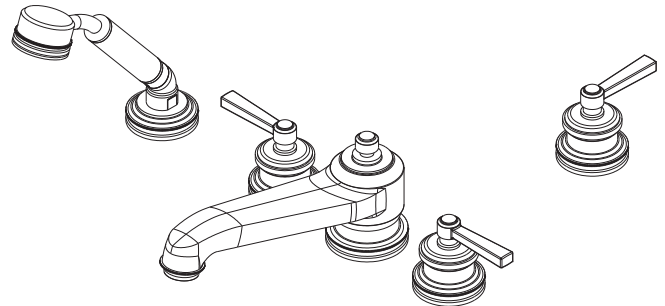

**Features**

- Solid brass construction
- ADA compliant traditional lever handles
- 3-1/16" (7.8 cm) spout height at outlet
- 9-1/16" (23.0 cm) spout reach (c-c)
- Intended for use with Newport Brass rough valve kit (Required Accessory) which incorporates the following:
  - Brass valve bodies and quick-connect spout fitting
  - Quarter-turn washerless ceramic disc 3/4" valve cartridges
  - Diverter valve and hoses as needed for handshower

**Roman Tub with Handshower Deck Trim**

**3-1627**

**Colors / Finishes**

- 15: Polished Nickel
- 15A: Antique Nickel
- 26: Polished Chrome
- 10B: Oil Rubbed Bronze
- Other: Refer to the Newport Brass catalog for additional color/finish options.

**Required Accessory:**

Trim, above, and Rough Valve Kit, below, must both be specified.

Application	Roman Tub			Roman Tub with Handshower					
	Hot Valve	Cold Valve	Spout Quick-Connect Fitting	Hot Valve	Cold Valve	Spout Quick-Connect Fitting	Poly-Braided Hose	Handshower Diverter	H/S Flange Hardware
Inlet/Outlet Size	3/4"	3/4"	3/4"	3/4"	3/4"	3/4"	1/2"	3/4" / 1/2"	-
Part Number	<input type="checkbox"/> 1-506			<input type="checkbox"/> 1-507					
Image									

**Product Specification:**

Add "Color / Finish" suffix to Tub Deck Trim model number, below.

The Roman Tub with Handshower Deck Trim shall be made of solid brass construction. Roman Tub with Handshower Deck Trim shall incorporate ADA compliant traditional lever handles. Product shall incorporate a 3-1/16" (7.8 cm) spout height at outlet and a 9-1/16" (23.0 cm) spout reach (c-c). Rough valve kit shall incorporate brass valve bodies with quarter-turn washerless ceramic disc 3/4" valve cartridges, a quick-connect spout fitting and a diverter valve with hoses as needed for handshower. Roman Tub with Handshower Deck Trim shall be Newport Brass Model 3-1627/\_\_\_\_ and Newport Brass rough valve kit shall be 1-507.