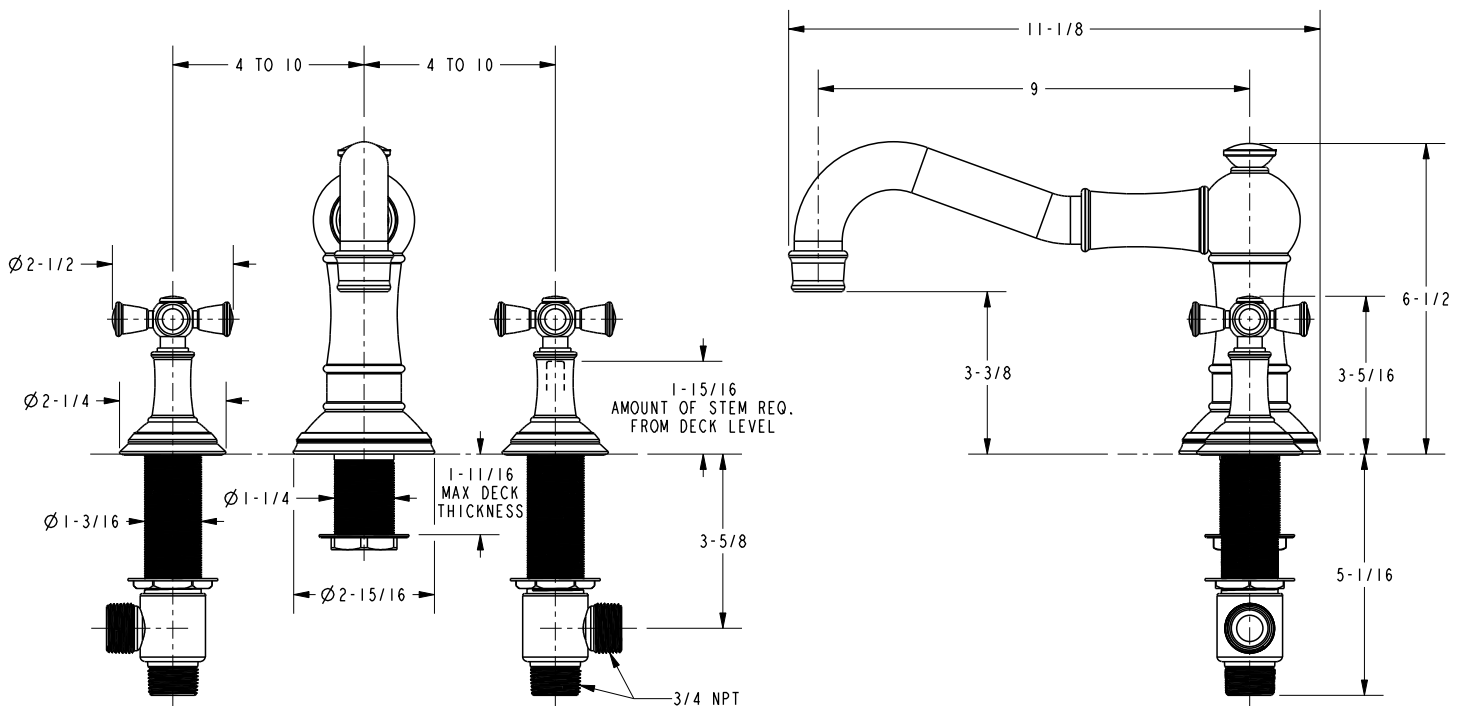

### Features

- Solid brass construction
- ADA compliant traditional cross handles
- 3-3/8" (8.6 cm) spout height at outlet
- 9" (22.9 cm) spout reach (c-c)
- Intended for use with Newport Brass rough valve kit (Required Accessory) which incorporates the following:
  - Brass valve bodies and quick-connect spout fitting
  - Quarter-turn washerless ceramic disc 3/4" valve cartridges

### Required Accessory:

Trim, above, and Rough Valve Kit, below, must both be specified.

Application	Roman Tub			Roman Tub with Handshower					
	Hot Valve	Cold Valve	Spout Quick-Connect Fitting	Hot Valve	Cold Valve	Spout Quick-Connect Fitting	Poly-Braided Hose	Handshower Diverter	H/S Flange Hardware
Inlet/Outlet Size	3/4"	3/4"	3/4"	3/4"	3/4"	3/4"	1/2"	1/2" / 3/4"	-
Part Number	<input type="checkbox"/> 1-502			<input type="checkbox"/> 1-503					
Image									

### Product Specification:

Add "Color / Finish" suffix to Tub Deck Trim model number, below.

The Roman Tub Deck Trim shall be made of solid brass construction. Roman Tub Deck Trim shall incorporate ADA compliant traditional cross handles. Product shall incorporate a 3-3/8" (8.6 cm) spout height at outlet and a 9" (22.9 cm) spout reach (c-c). Rough valve kit shall incorporate brass valve bodies with quarter-turn washerless ceramic disc 3/4" valve cartridges and a quick-connect spout fitting. Roman Tub Deck Trim shall be Newport Brass Model 3-2466/\_\_\_\_ and Newport Brass rough valve kit shall be 1-502.

# 3-2466

Product Dimensions (units are in inches)

Jacobean Roman Tub Deck Trim  
**3-2466**

page 2 of 2 spec\_3-2466

**NEWPORT BRASS**  
Flawless Beauty. From Faucet to Finish.™

t: 949.417.5207 | www.newportbrass.com