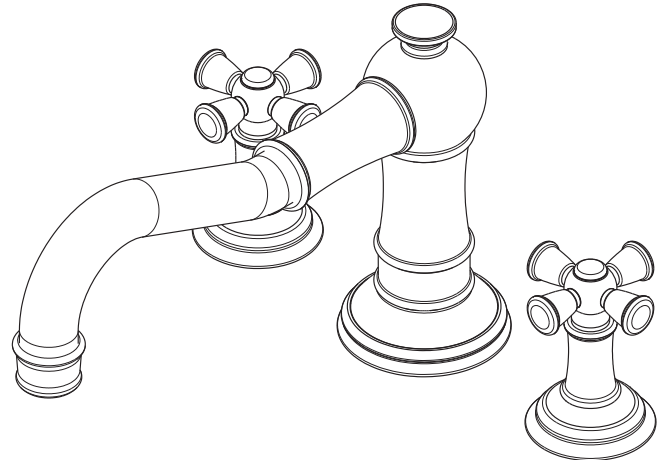

JACOBEEAN

Roman Tub Deck Trim

3-2466

Features

- Solid brass construction
- ADA compliant traditional cross handles
- 3-3/8" (8.6 cm) spout height at outlet
- 9" (22.9 cm) spout reach (c-c)
- Intended for use with Newport Brass rough valve kit (Required Accessory) which incorporates the following:
  - Brass valve bodies and quick-connect spout fitting
  - Quarter-turn washerless ceramic disc 3/4" valve cartridges

Codes / Standards Compliance

Meets or exceeds the following at date of manufacture:

- ASME A112.18.1/CSA B125.1
- IAPMO/cUPC
- IPC
- ADA
- ICC/ANSI A117.1
- All applicable US Federal and State material regulations

Colors / Finishes

- 15: Polished Nickel
- 15A: Antique Nickel
- 26: Polished Chrome
- 10B: Oil Rubbed Bronze
- Other: Refer to the Newport Brass catalog for additional color/finish options.

Specified Model

Model	Description	Colors / Finishes
3-2466	Roman Tub Deck Trim	☐ 15 ☐ 15A ☐ 26 ☐ 10B ☐ Other

Required Accessory:

Trim, above, and Rough Valve Kit, below, must both be specified.

Application	Roman Tub			Roman Tub with Handshower					
	Hot Valve	Cold Valve	Spout Quick-Connect Fitting	Hot Valve	Cold Valve	Spout Quick-Connect Fitting	Poly-Braided Hose	Handshower Diverter	H/S Flange Hardware
Inlet/Outlet Size	3/4"	3/4"	3/4"	3/4"	3/4"	3/4"	1/2"	1/2" / 3/4"	-
Part Number	☐ 1-502			☐ 1-503					
Image									

Product Specification:

Add "Color / Finish" suffix to Tub Deck Trim model number, below.

The Roman Tub Deck Trim shall be made of solid brass construction. Roman Tub Deck Trim shall incorporate ADA compliant traditional cross handles. Product shall incorporate a 3-3/8" (8.6 cm) spout height at outlet and a 9" (22.9 cm) spout reach (c-c). Rough valve kit shall incorporate brass valve bodies with quarter-turn washerless ceramic disc 3/4" valve cartridges and a quick-connect spout fitting. Roman Tub Deck Trim shall be Newport Brass Model 3-2466/____ and Newport Brass rough valve kit shall be 1-502.