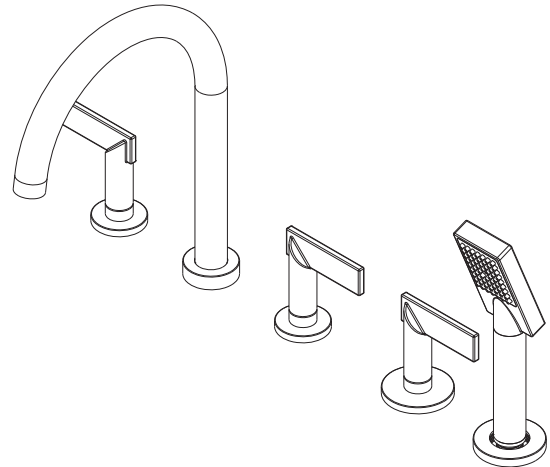

Roman Tub with Handshower Deck Trim

3-2487

Features

- Solid brass construction
- ADA compliant contemporary lever handles
- 7-1/16" (17.9 cm) spout height at outlet
- 7-15/16" (20.2 cm) spout reach (c-c)
- Intended for use with Newport Brass rough valve kit (Required Accessory) which incorporates the following:
  - Brass valve bodies and spout nipple
  - Quarter-turn washerless ceramic disc 3/4" valve cartridges
  - Diverter valve and hoses as needed for handshower

Codes / Standards Compliance

Meets or exceeds the following at date of manufacture:

- ASME A112.18.1/CSA B125.1
- IAPMO/cUPC
- IPC
- ADA
- ICC/ANSI A117.1
- Energy Policy Act of 1992
- EPA Watersense
- All applicable US Federal and State material regulations

Colors / Finishes

- 15: Polished Nickel
- 15S: Satin Nickel
- 26: Polished Chrome
- 10B: Oil Rubbed Bronze
- Other: Refer to the Newport Brass catalog for additional color/finish options.

Specified Model

Model	Description	Colors / Finishes				
3-2487	Roman Tub with Handshower Deck Trim	☐ 15	☐ 15S	☐ 26	☐ 10B	☐ Other

Required Accessory:

Trim, above, and Rough Valve Kit, below, must both be specified.

Application	Roman Tub			Roman Tub with Handshower					
	Hot Valve	Cold Valve	Spout Quick-Connect Fitting	Hot Valve	Cold Valve	Spout Quick-Connect Fitting	Poly-Braided Hose	Handshower Diverter	H/S Flange Hardware
Inlet/Outlet Size	3/4"	3/4"	3/4"	3/4"	3/4"	3/4"	1/2"	3/4" / 1/2"	-
Part Number	☐ 1-677			☐ 1-678					
Image									

Product Specification:

Add "Color / Finish" suffix to Tub Deck Trim model number, below.

The Roman Tub with Handshower Deck Trim shall be made of solid brass construction. Roman Tub with Handshower Deck Trim shall incorporate ADA compliant contemporary lever handles. Product shall incorporate a 7-1/16" (17.9 cm) spout height at outlet and a 7-15/16" (20.7 cm) spout reach (c-c). Rough valve kit shall incorporate brass valve bodies with quarter-turn washerless ceramic disc 3/4" valve cartridges, a spout nipple and a diverter valve with hoses as needed for handshower. Roman Tub with Handshower Deck Trim shall be Newport Brass Model 3-2487/____ and Newport Brass rough valve kit shall be 1-678.