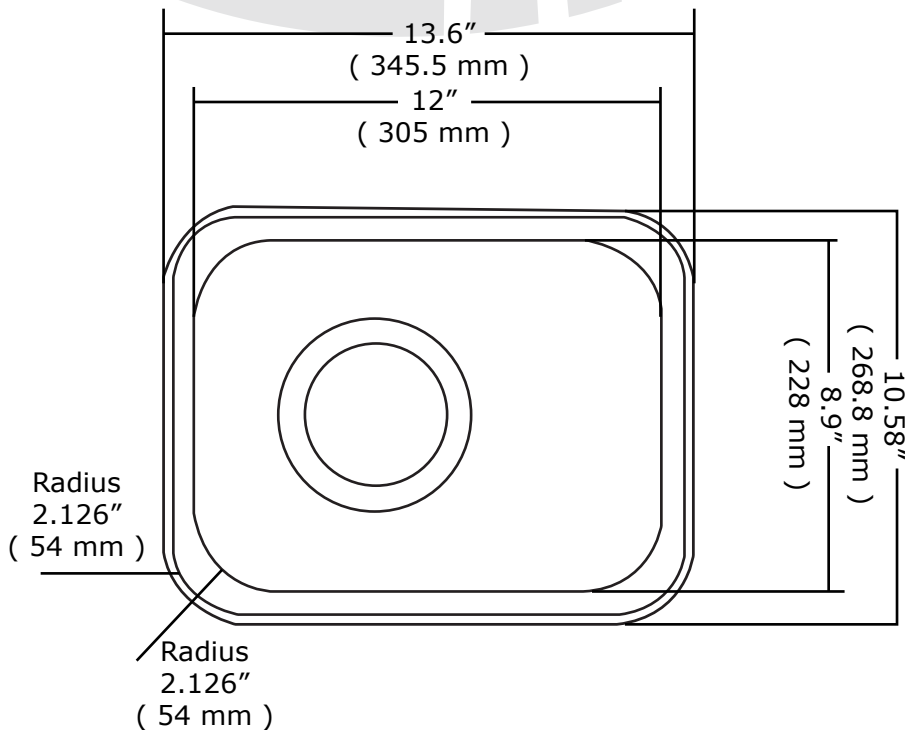

13200 Series

Bar/Prep Sink Collection

13200 Series

Premium quality 18 gauge stainless steel creates a lasting impression to any bar or prep area.

Features:

- 13.6" x 10.58" outside dimensions
- 12" x 8.9" inside dimensions
- 5.5" depth
- 3 - 1/2" drain opening
- 18 gauge stainless steel

Suggested Drains:

90066.xxx
90077.xxx
90088.xxx