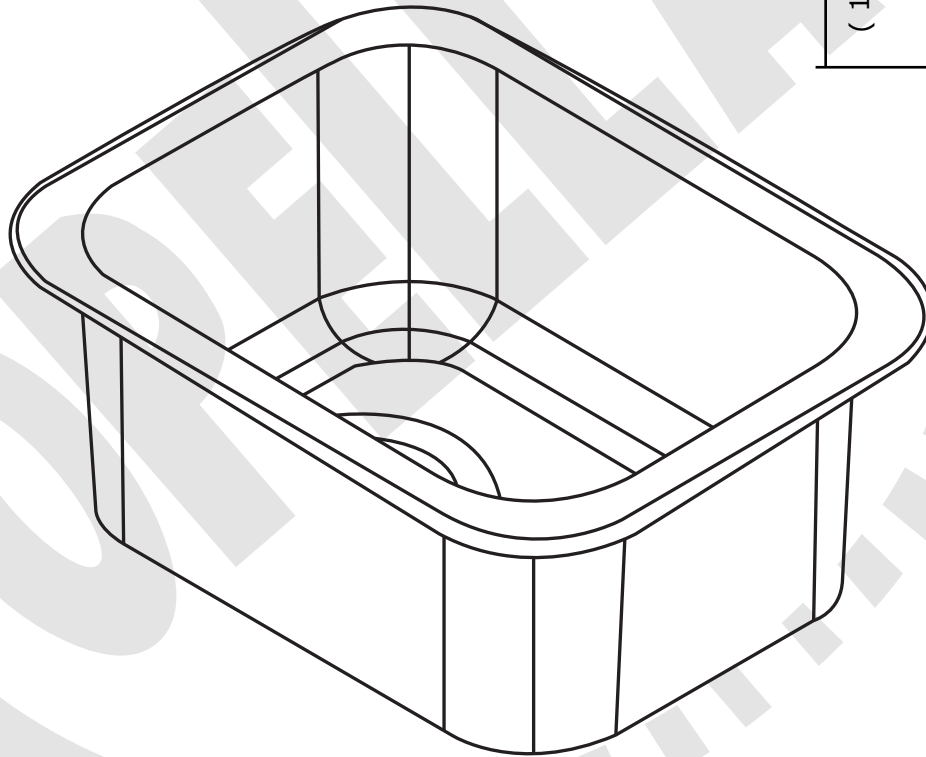

13200 Series

Bar/Prep Sink Collection

13200 Series

Premium quality 18 gauge stainless steel creates a lasting impression to any bar or prep area.

Features:

- 13.6" x 10.58" outside dimensions
- 12" x 8.9" inside dimensions
- 5.5" depth
- 3 - 1/2" drain opening
- 18 gauge stainless steel

Suggested Drains:

90066.xxx
90077.xxx
90088.xxx