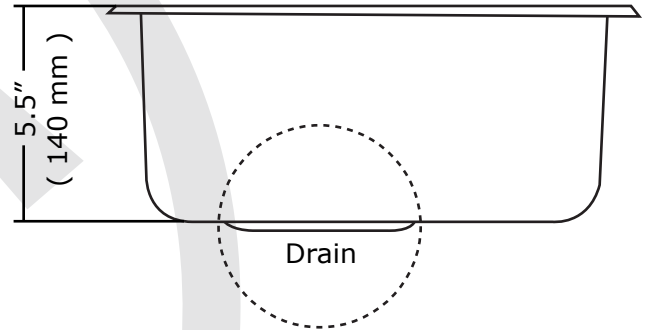

13200 Series

Bar/Prep Sink Collection

13200 Series

Premium quality 18 gauge stainless steel creates a lasting impression to any bar or prep area.

Features:

- 13.6" x 10.58" outside dimensions
- 12" x 8.9" inside dimensions
- 5.5" depth
- 3 - 1/2" drain opening
- 18 gauge stainless steel