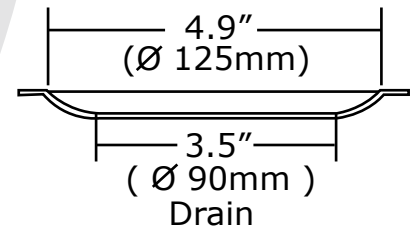

13200 Series

Bar/Prep Sink Collection

13200 Series

Premium quality 18 gauge stainless steel creates a lasting impression to any bar or prep area.

Features:

- 13.6" x 10.58" outside dimensions
- 12" x 8.9" inside dimensions
- 5.5" depth
- 3 - 1/2" drain opening
- 18 gauge stainless steel

Suggested Drains:

90066.xxx
90077.xxx
90088.xxx