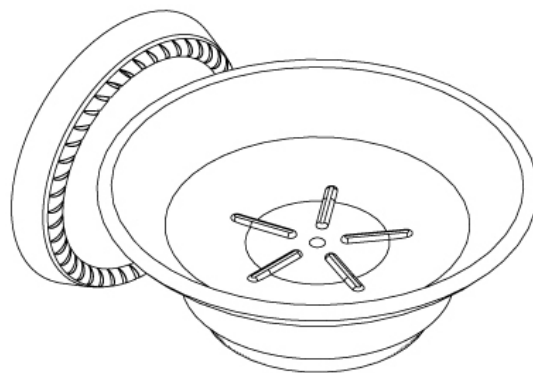

Soap Holder with Glass Dish

Model: BS8-60

Features

- Material: Solid Brass
- Concealed Surface Mount Application
- Provided with
  - Mounting Plate: 2-1/4" x 1"
  - Plastic Anchors x 2
  - Steel Phillips Head Screws #8 x 1-1/4"
- Projection: 5" from Mounting Surface
- Overall Size: 4-1/4" x 3"

La Quinta
Collection