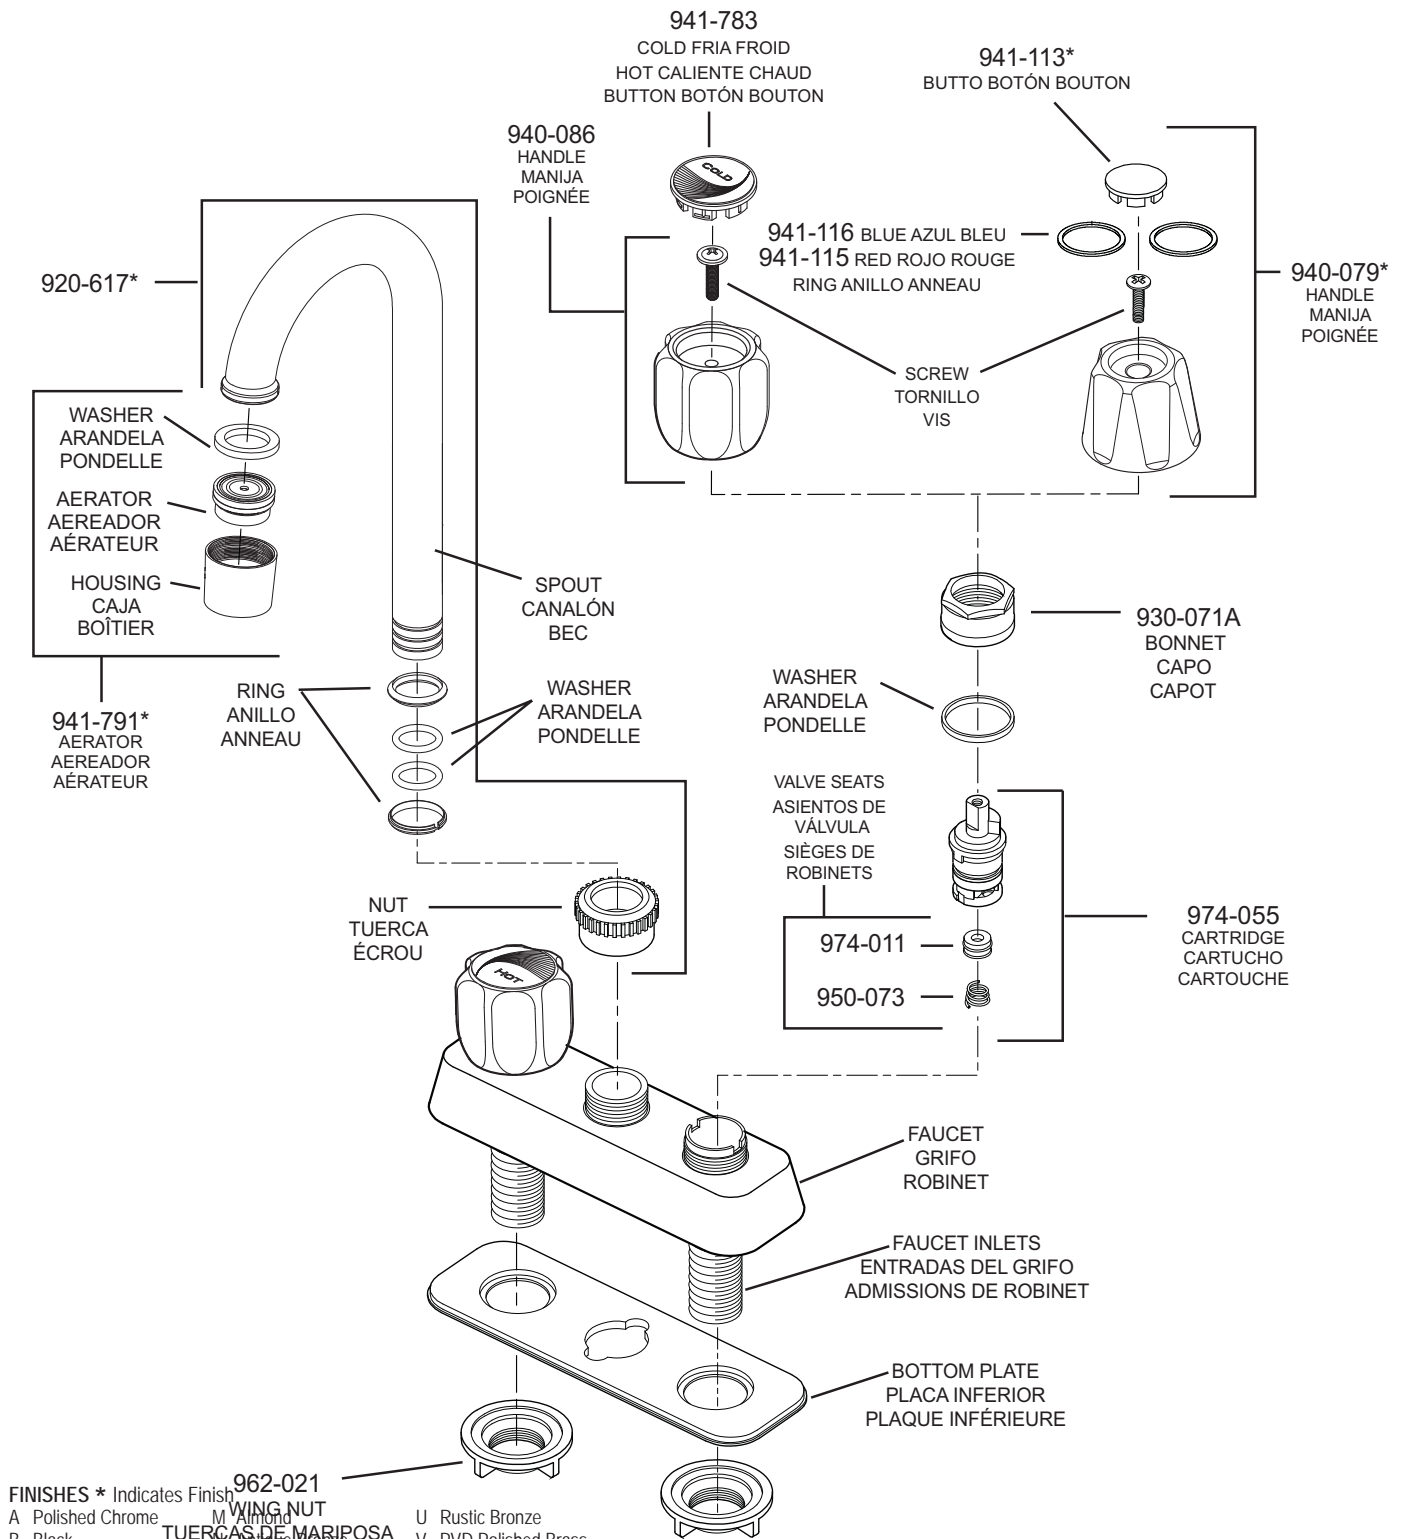

# PARTS EXPLOSION

## 171 Pfirst Series™ Bar/Kitchen Island Faucet

**FINISHES** \* Indicates Finish

A Polished Chrome	M Almond	U Rustic Bronze
B Black	N Antique Bronze	V PVD Polished Brass
E Rustic Pewter	P Polished Brass	W White
D PVD Polished Nickel	Q Satin Brass	Y Tuscan Bronze
J PVD Brushed Nickel	R Copper	Z Oil-Rubbed Bronze
K Satin Nickel	S Stainless Steel	
L Satin Stainless	T Biscuit	