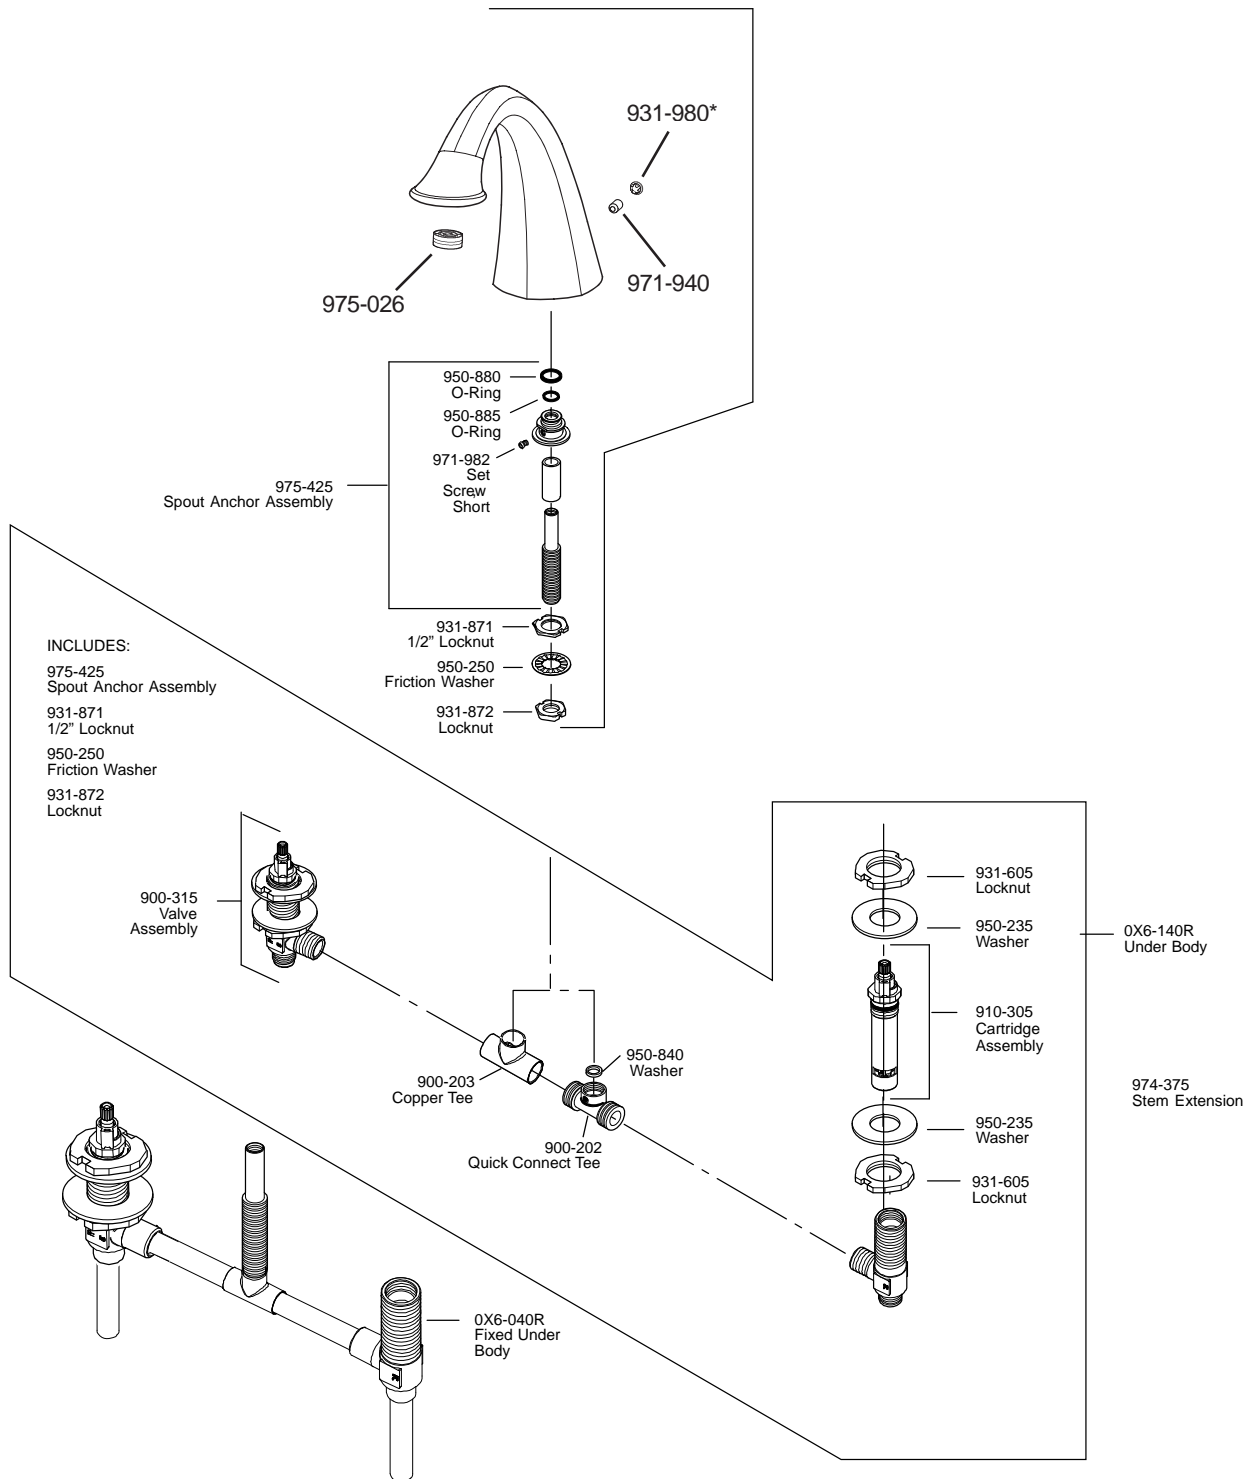

PARTS EXPLOSION

RT6 Series Catalina™ Spout

BODIES AND HHL HUB AND HANDLE TRIM KITS SUPPLIED SEPARATELY

FINISHES * Indicates Finish

A Polished Chrome	M Almond	U Rustic Bronze
B Black	N Antique Bronze	V PVD Polished Brass
E Rustic Pewter	P Polished Brass	W White
D PVD Polished Nickel	Q Satin Brass	Y Tuscan Bronze
J PVD Brushed Nickel	R Copper	Z Oil-Rubbed Bronze
K Satin Nickel	S Stainless Steel	
L Satin Stainless	T Biscuit	