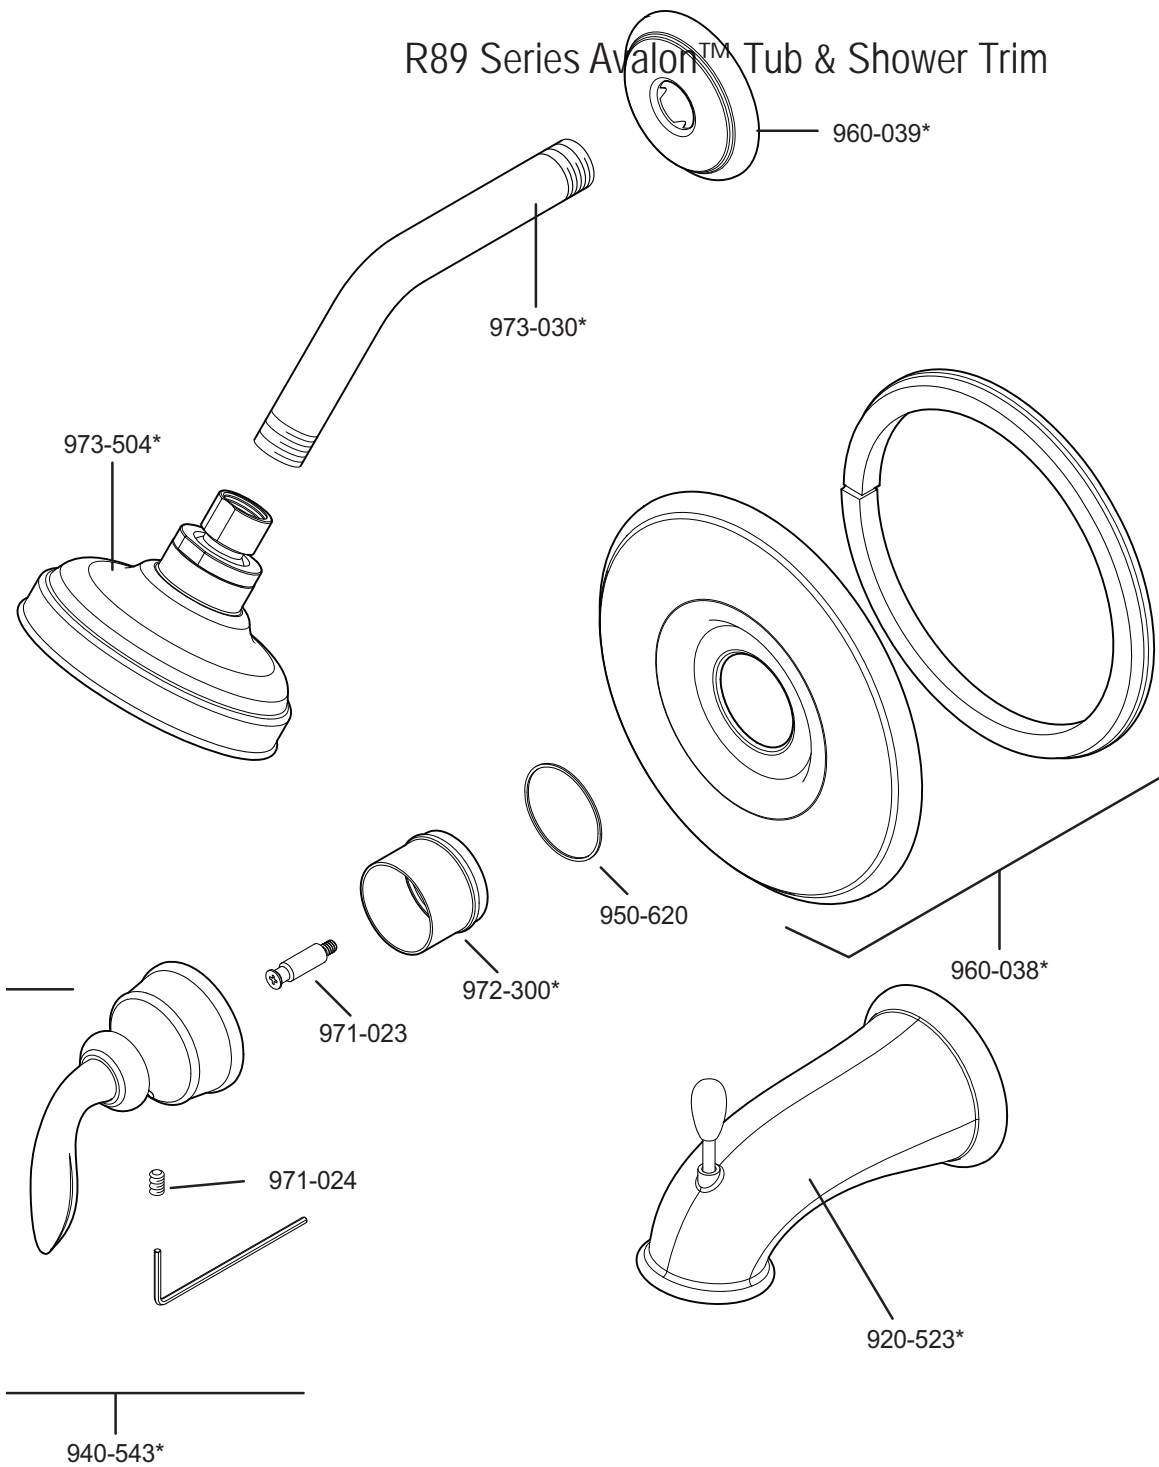

**PARTS EXPLOSION**

**R89 Series Avalon™ Tub & Shower Trim**

**FINISHES \* Indicates Finish**

- |                       |                   |                      |
|-----------------------|-------------------|----------------------|
| A Polished Chrome     | M Almond          | U Rustic Bronze      |
| B Black               | N Antique Bronze  | V PVD Polished Brass |
| E Rustic Pewter       | P Polished Brass  | W White              |
| D PVD Polished Nickel | Q Satin Brass     | Y Tuscan Bronze      |
| J PVD Brushed Nickel  | R Copper          | Z Oil-Rubbed Bronze  |
| K Satin Nickel        | S Stainless Steel |                      |
| L Satin Stainless     | T Biscuit         |                      |