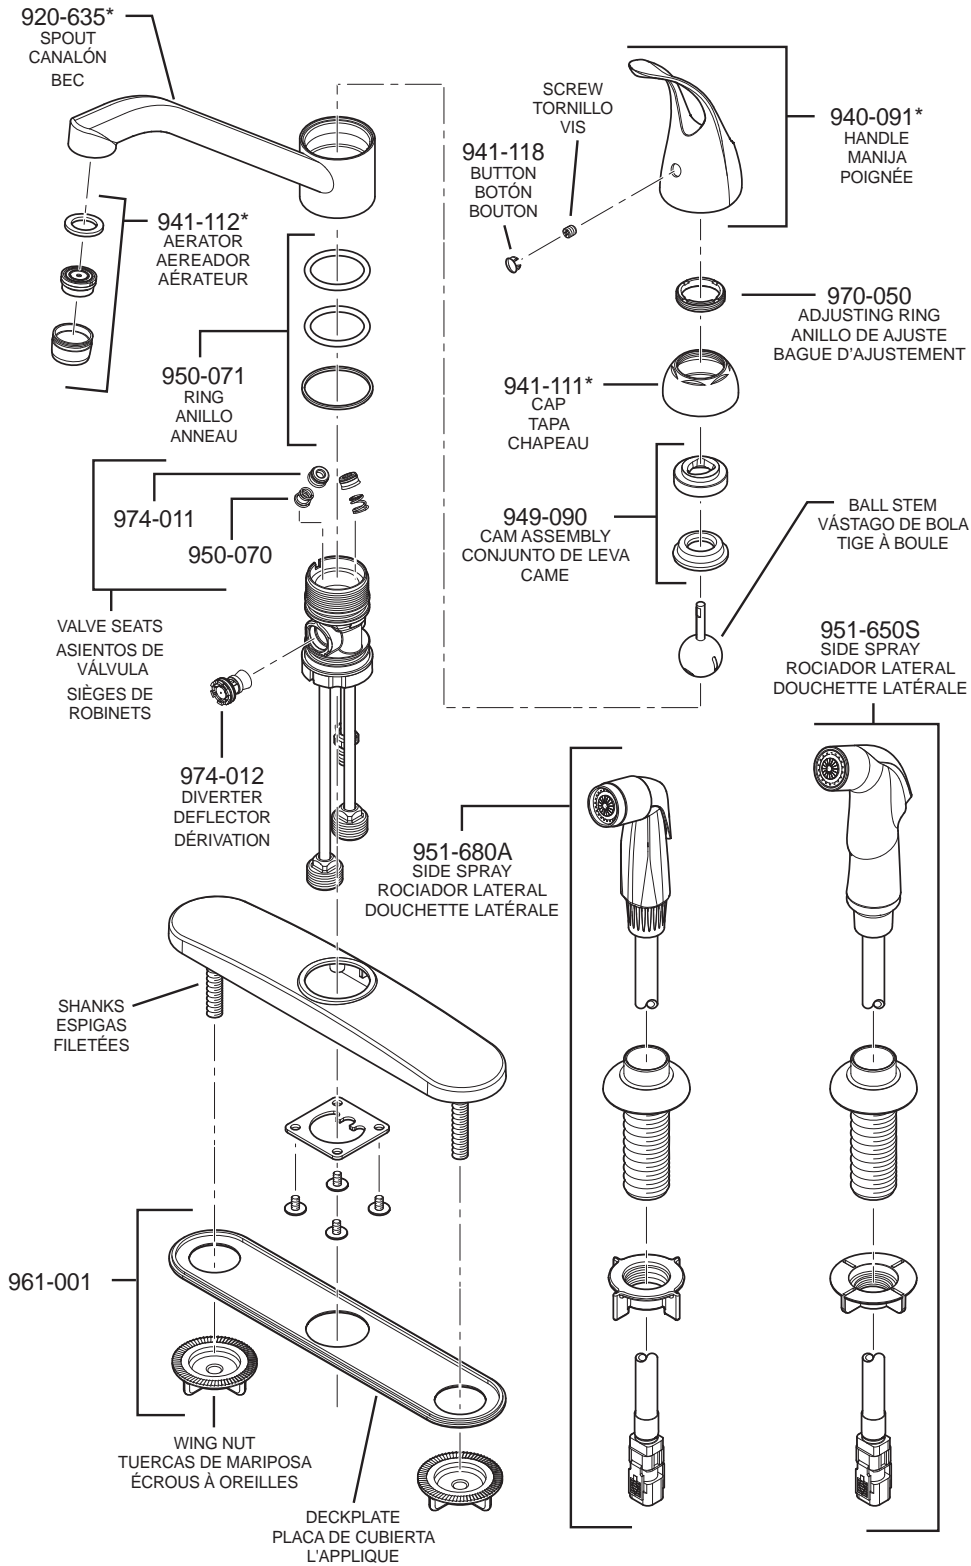

# PARTS EXPLOSION

## WK1 Classic Series™ Kitchen Faucet