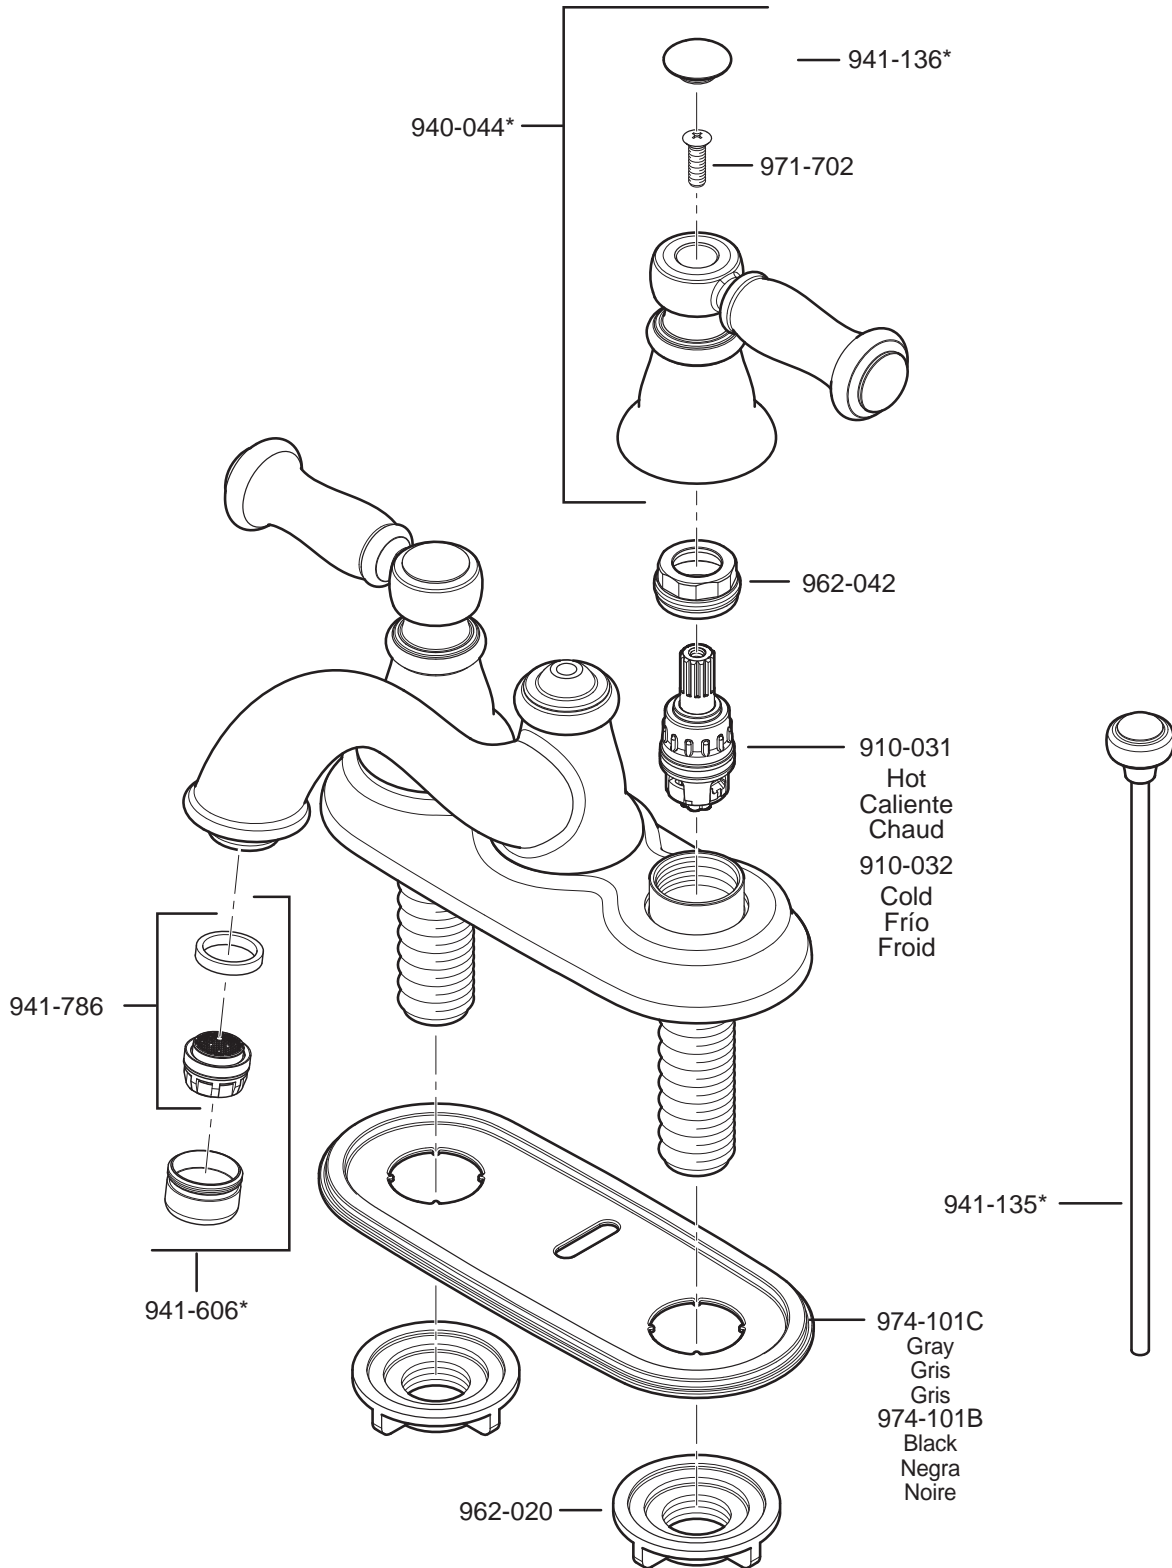

# PARTS EXPLOSION

## 48 Series Bristol™ Collection 4" Centerset Lavatory Faucet

**FINISHES \*** Indicates Finish

A Polished Chrome	L Satin Stainless	T Biscuit
B Black	M Almond	U Rustic Bronze
D PVD Polished Nickel	N Antique Bronze	V PVD Polished Brass
E Rustic Pewter	P Polished Brass	W White
J PVD Brushed Nickel	Q Satin Brass	Y Tuscan Bronze
G Velvet Aged Bronze	R Copper	Z Oil-Rubbed Bronze
K Satin Nickel	S Stainless Steel	