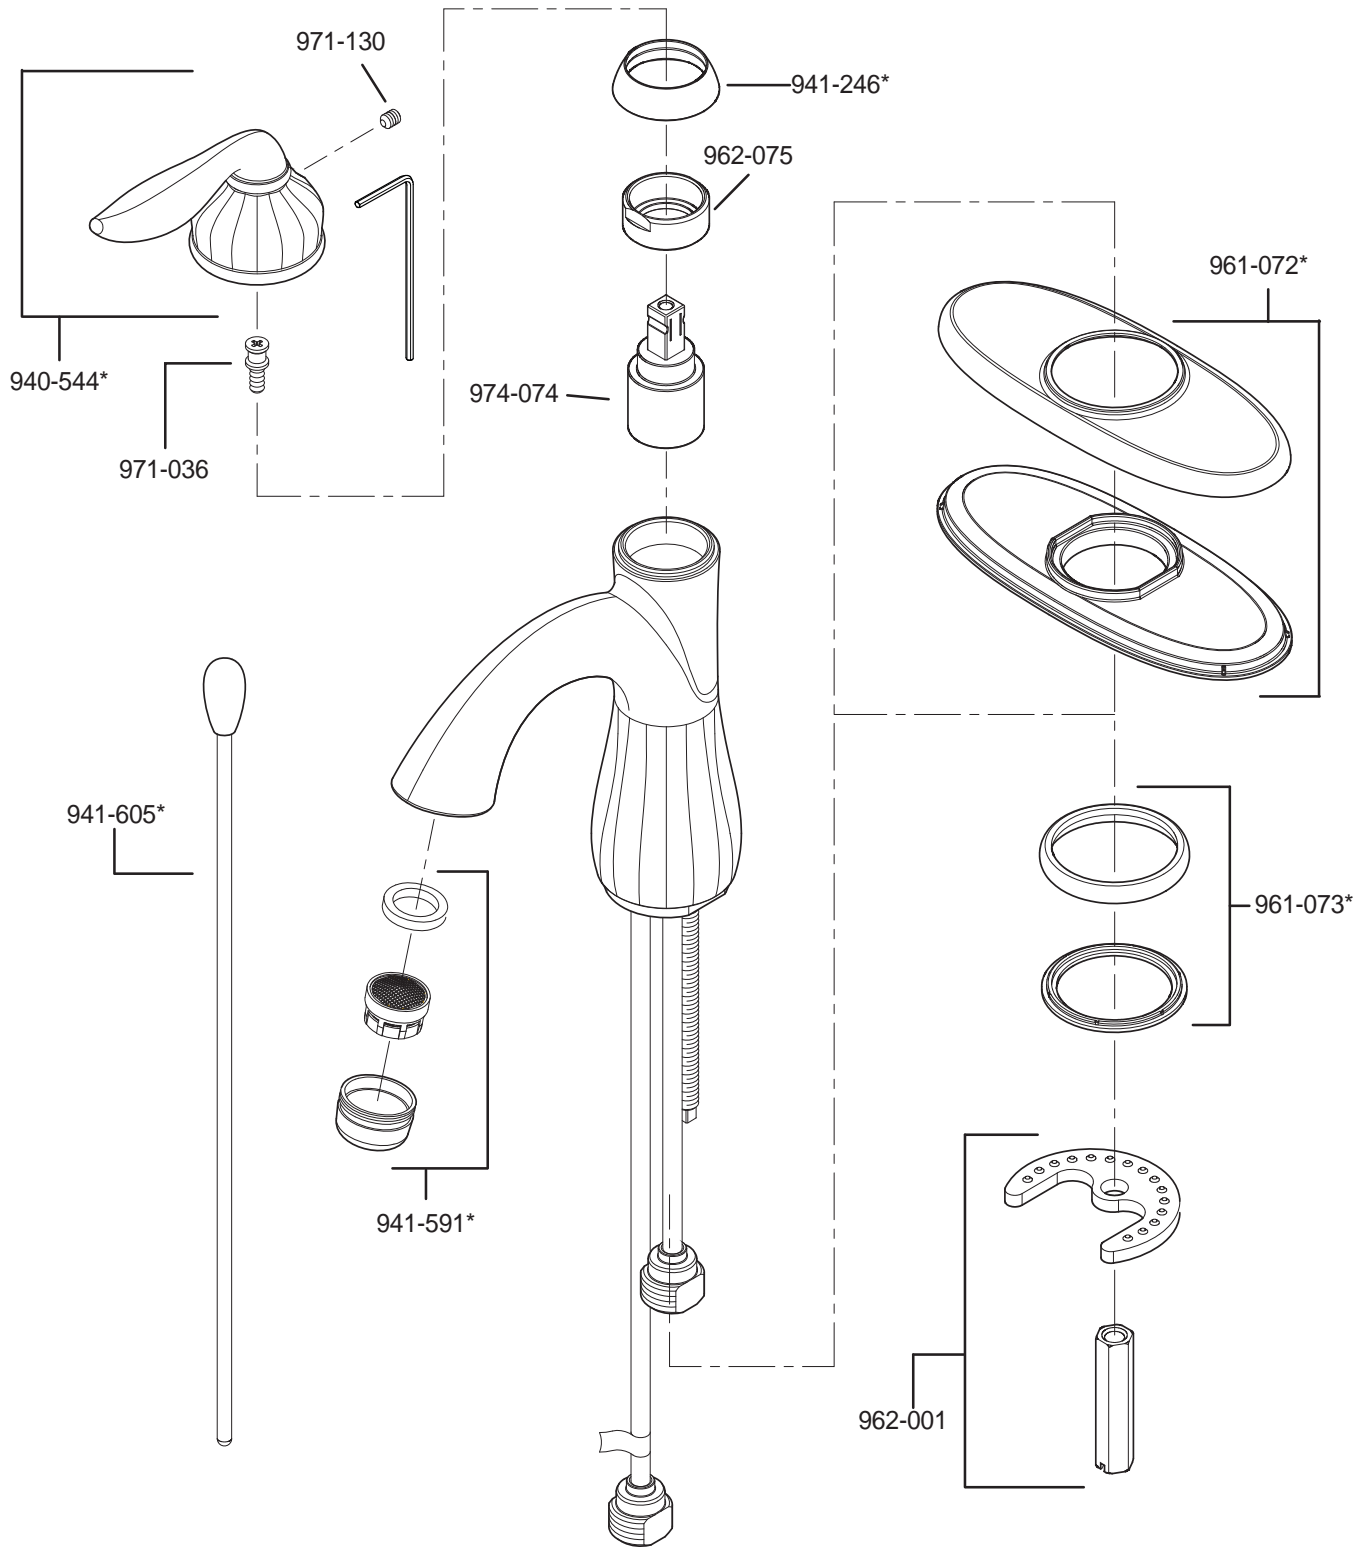

# PARTS EXPLOSION

## 42 Series Sedona™ 4" Centerset Lavatory Faucet

**FINISHES \*** Indicates Finish

- |                       |                   |                      |
|-----------------------|-------------------|----------------------|
| A Polished Chrome     | L Satin Stainless | T Biscuit            |
| B Black               | M Almond          | U Rustic Bronze      |
| D PVD Polished Nickel | N Antique Bronze  | V PVD Polished Brass |
| E Rustic Pewter       | P Polished Brass  | W White              |
| J PVD Brushed Nickel  | Q Satin Brass     | Y Tuscan Bronze      |
| G Velvet Aged Bronze  | R Copper          | Z Oil-Rubbed Bronze  |
| K Satin Nickel        | S Stainless Steel |                      |