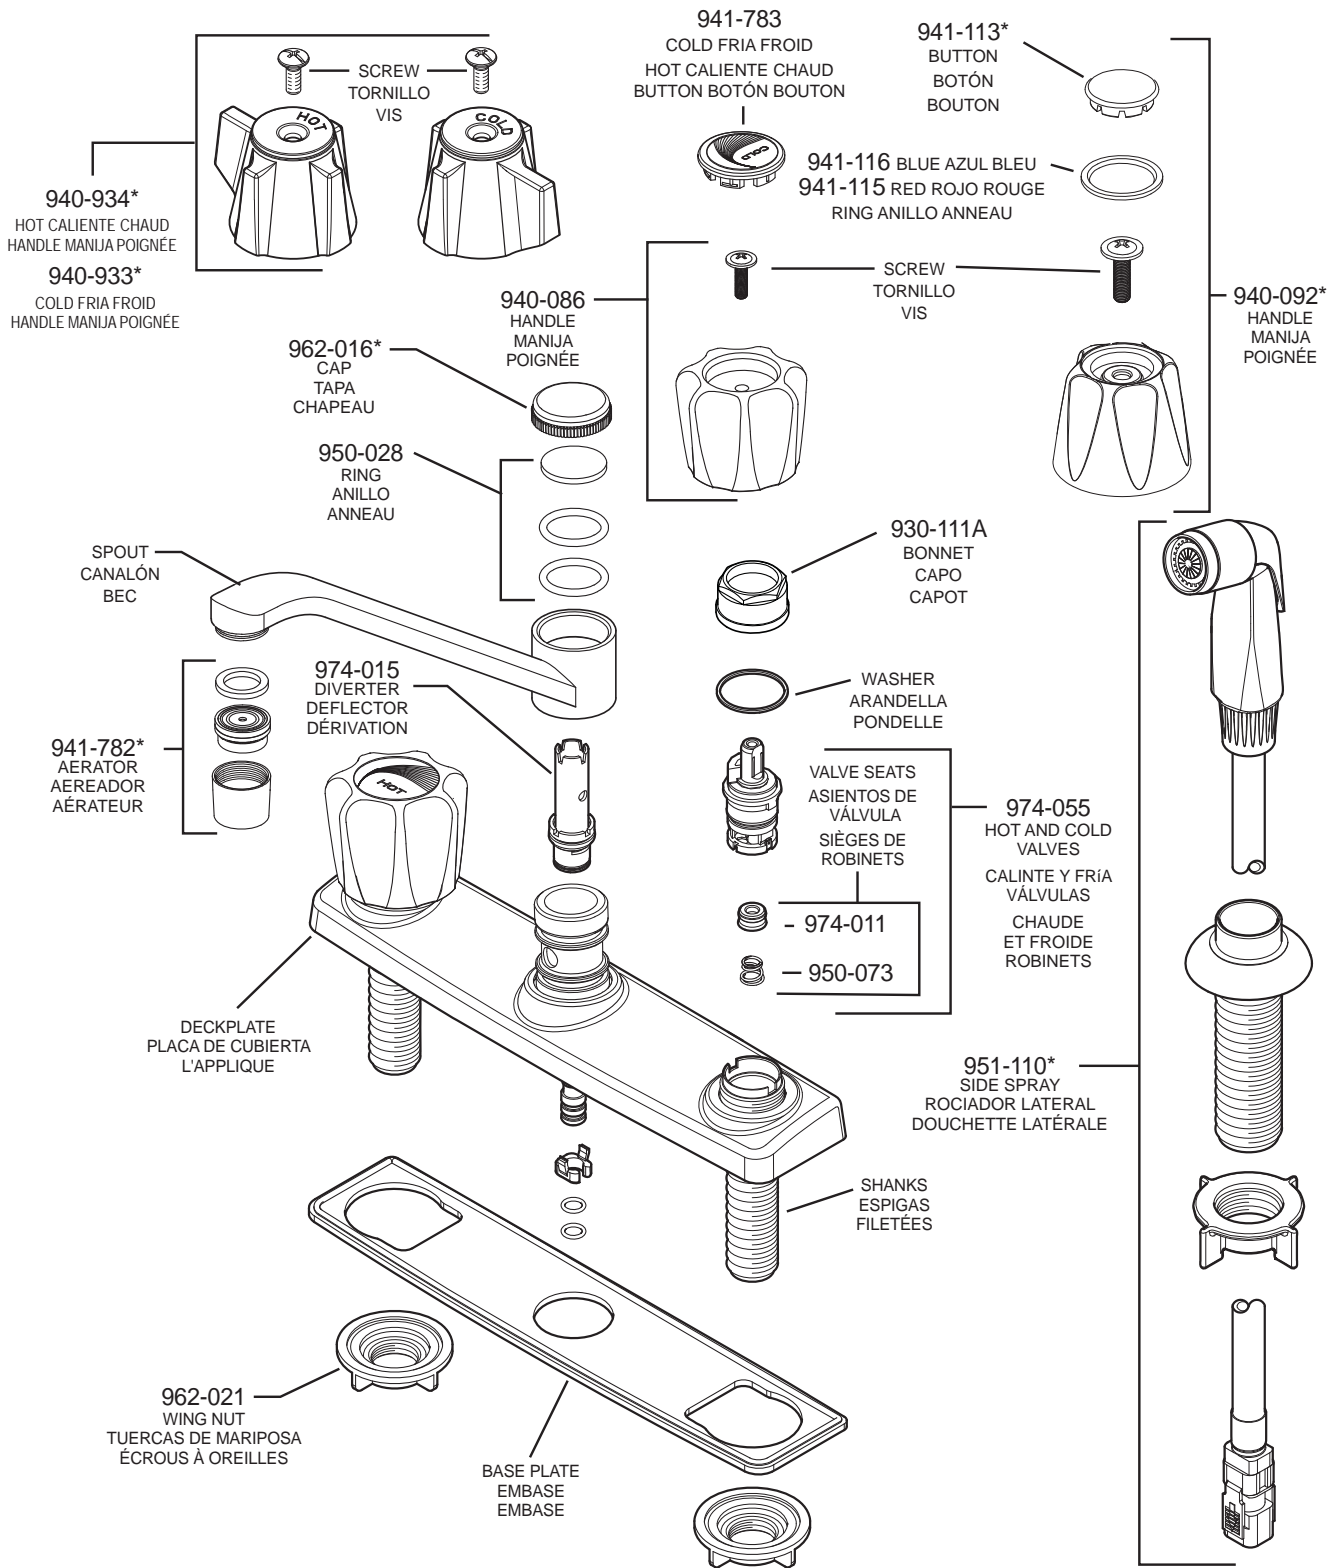

PARTS EXPLOSION

135 Pfirst Series™ 2 Handle, Side Spray Kitchen Faucet

FINISHES * Indicates Finish

A Polished Chrome	L Satin Stainless	T Biscuit
B Black	M Almond	U Rustic Bronze
D PVD Polished Nickel	N Antique Bronze	V PVD Polished Brass
E Rustic Pewter	P Polished Brass	W White
J PVD Brushed Nickel	Q Satin Brass	Y Tuscan Bronze
G Velvet Aged Bronze	R Copper	Z Oil-Rubbed Bronze
K Satin Nickel	S Stainless Steel	

All finishes not available on all parts

1-800-PFAUCET www.pricepfister.com
19701 DaVinci, Lake Forest, CA 92610

10/20/09

Price Pfister