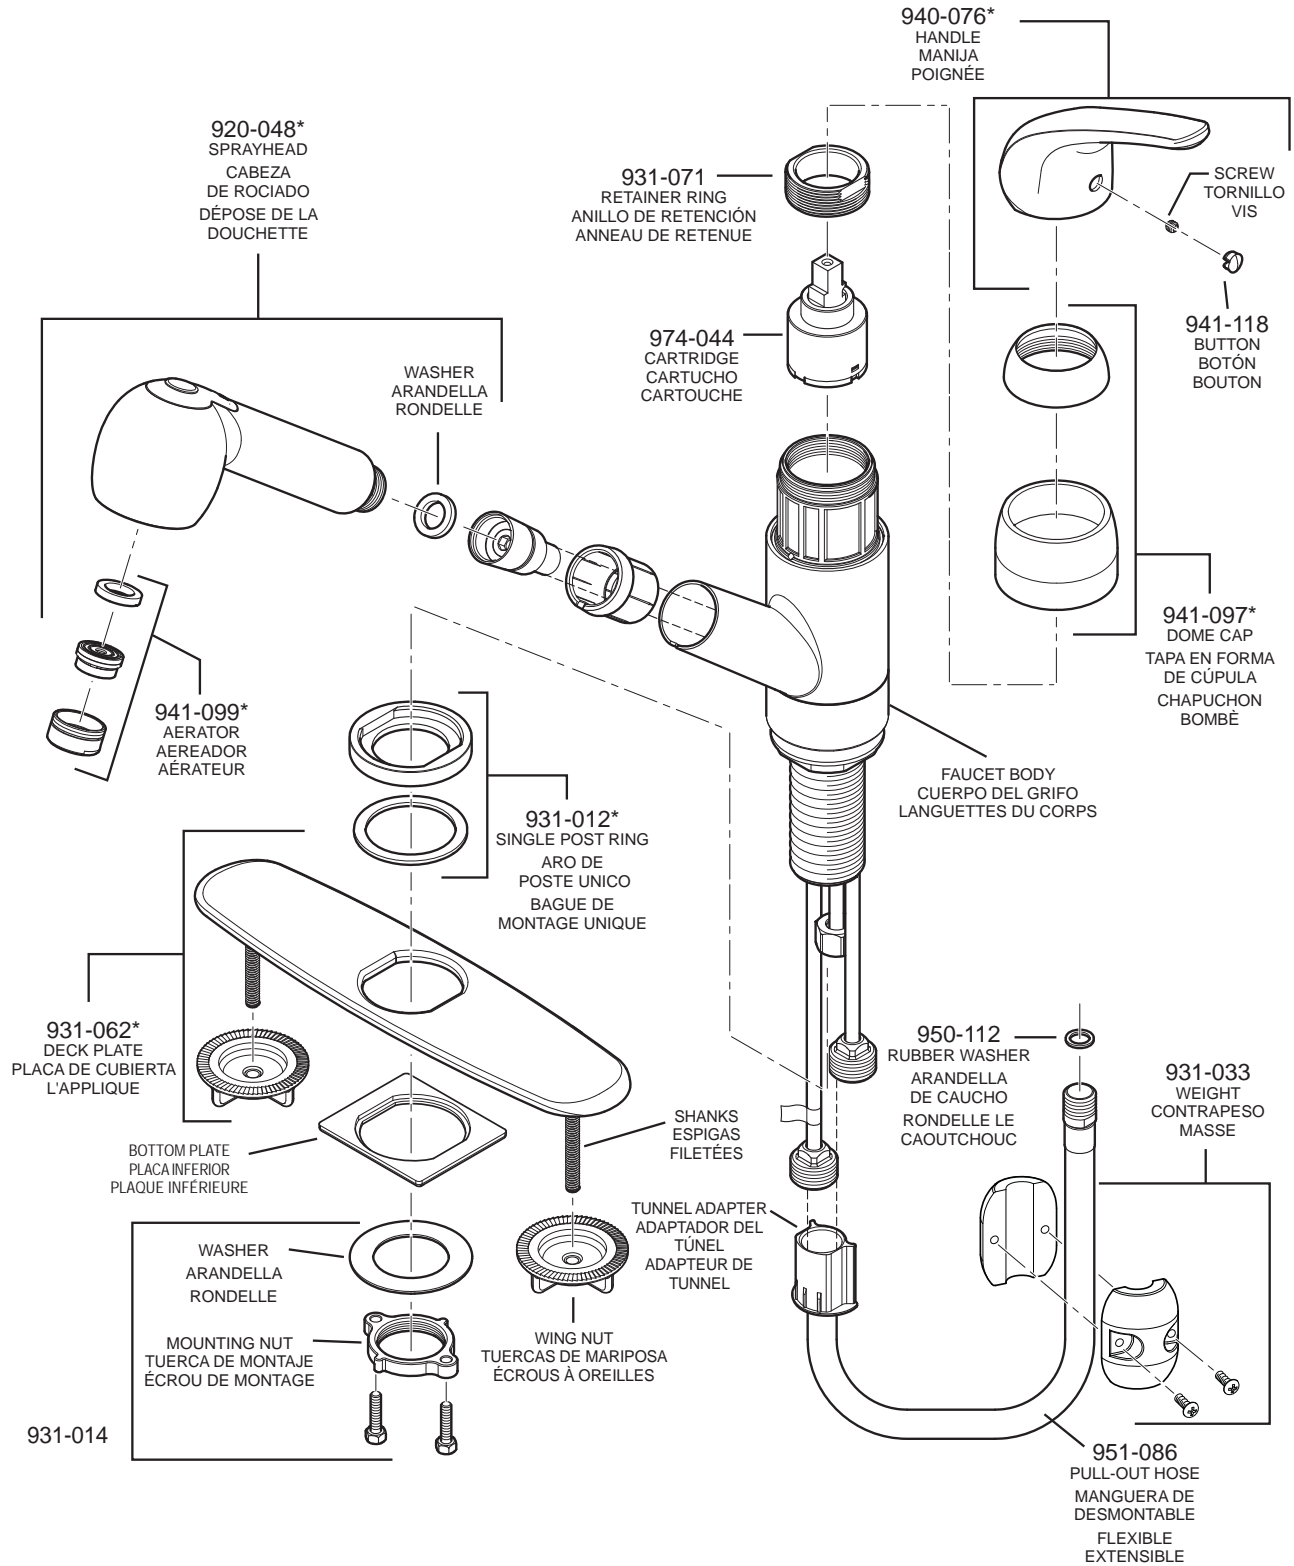

PARTS EXPLOSION

133 Pfirst Series™ Single Control Poo-Out Kitchen Faucet

FINISHES * Indicates Finish

A Polished Chrome	L Satin Stainless	T Biscuit
B Black	M Almond	U Rustic Bronze
D PVD Polished Nickel	N Antique Bronze	V PVD Polished Brass
E Rustic Pewter	P Polished Brass	W White
J PVD Brushed Nickel	Q Satin Brass	Y Tuscan Bronze
G Velvet Aged Bronze	R Copper	Z Oil-Rubbed Bronze
K Satin Nickel	S Stainless Steel	