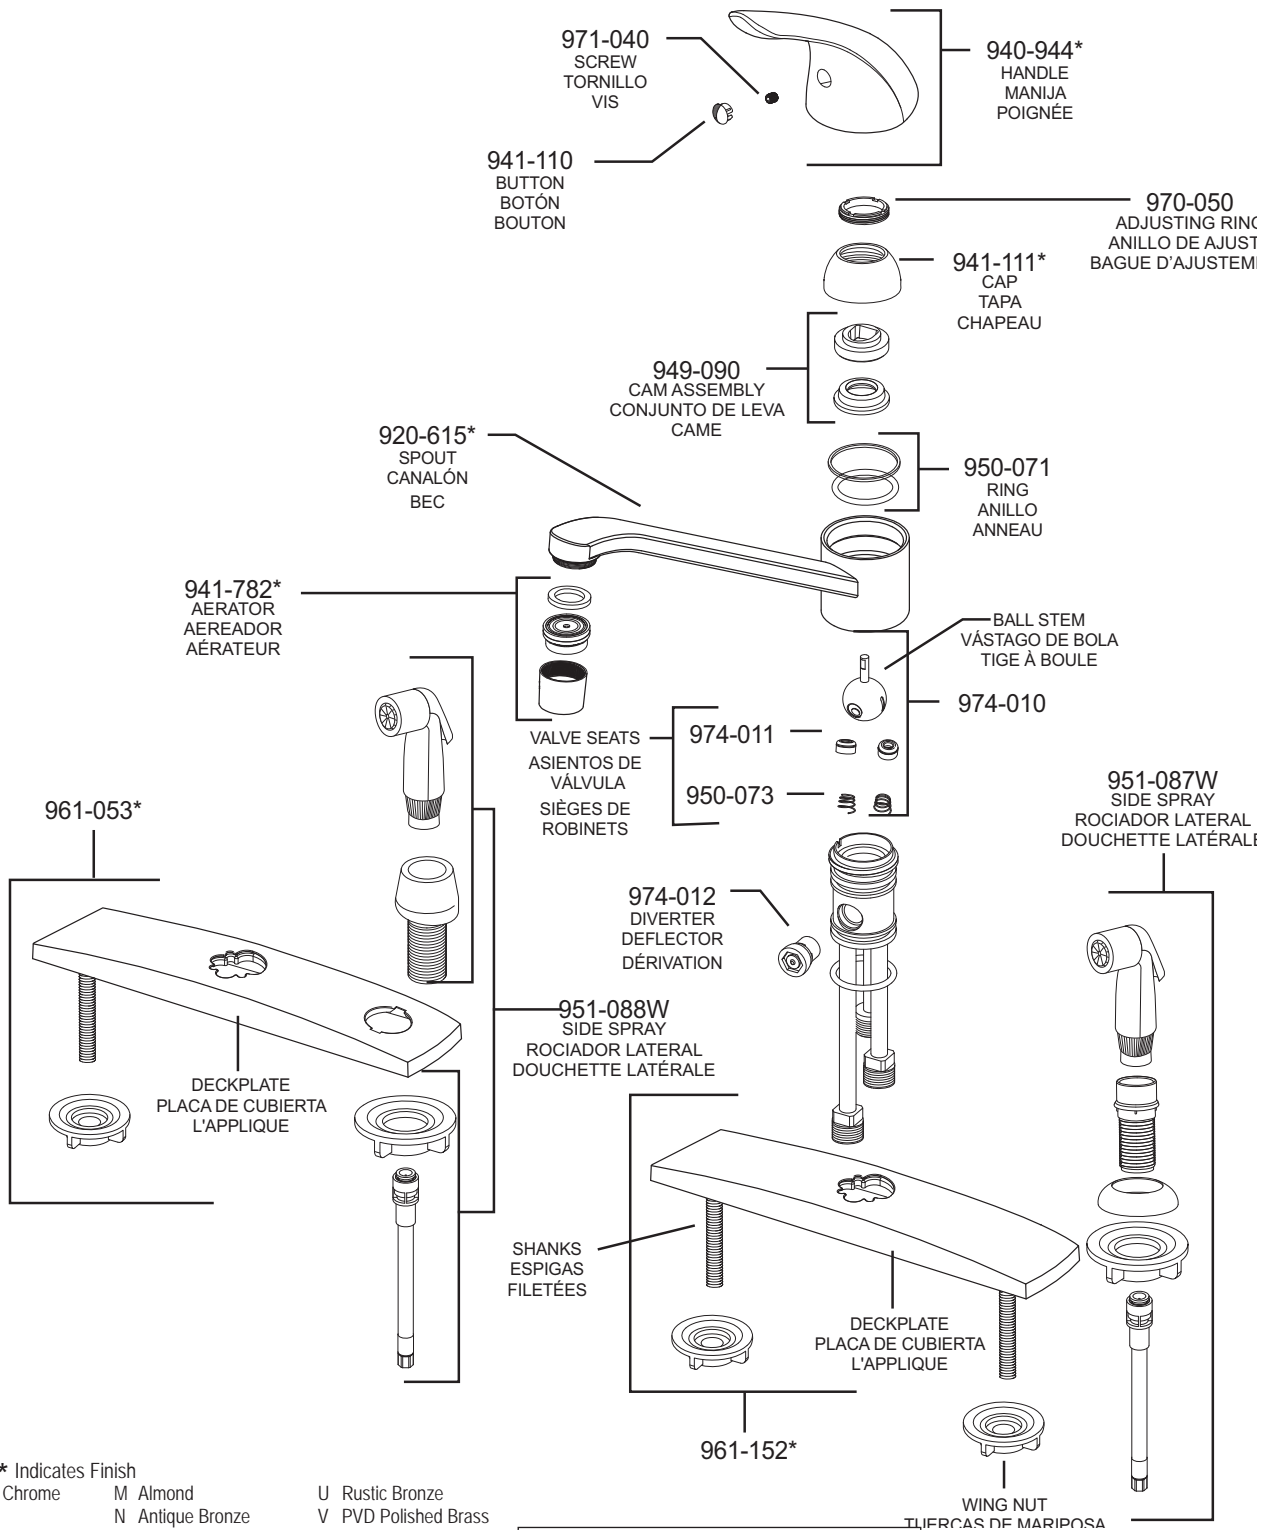

PARTS EXPLOSION

134 Pfirst Series™ Single Control, Side Spray Kitchen Faucet

FINISHES * Indicates Finish

A Polished Chrome	M Almond	U Rustic Bronze
B Black	N Antique Bronze	V PVD Polished Brass
E Rustic Pewter	P Polished Brass	W White
D PVD Polished Nickel	Q Satin Brass	Y Tuscan Bronze
J PVD Brushed Nickel	R Copper	Z Oil-Rubbed Bronze
K Satin Nickel	S Stainless Steel	
L Satin Stainless	T Biscuit	

All finishes not available on all parts

1-800-PFAUCET www.pricepfister.com
19701 DaVinci, Lake Forest, CA 92610

07/15/08

Price Pfister