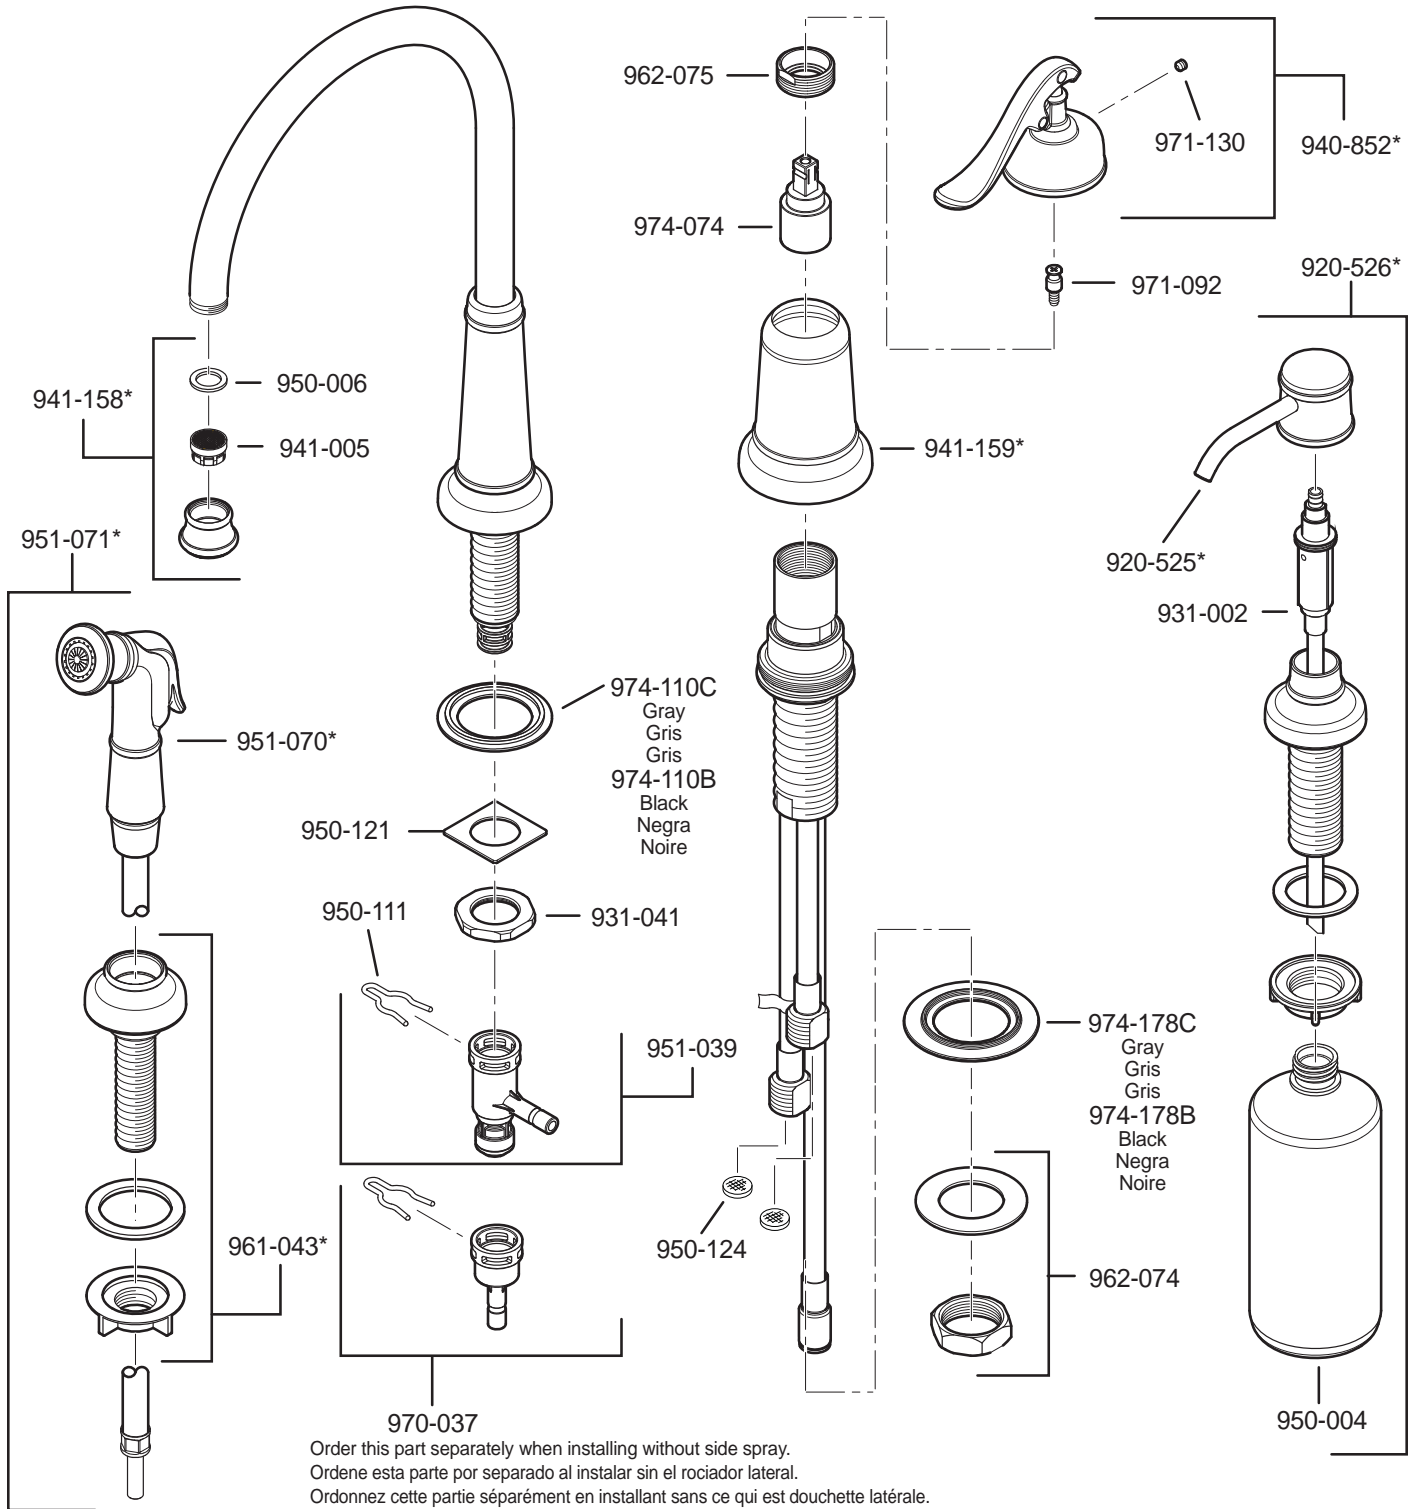

PARTS EXPLOSION

26 Series Ashfield™ Kitchen Faucet

FINISHES * Indicates Finish

- | | | |
|-----------------------|-------------------|----------------------|
| A Polished Chrome | L Satin Stainless | T Biscuit |
| B Black | M Almond | U Rustic Bronze |
| D PVD Polished Nickel | N Antique Bronze | V PVD Polished Brass |
| E Rustic Pewter | P Polished Brass | W White |
| J PVD Brushed Nickel | Q Satin Brass | Y Tuscan Bronze |
| G Velvet Aged Bronze | R Copper | Z Oil-Rubbed Bronze |
| K Satin Nickel | S Stainless Steel | |