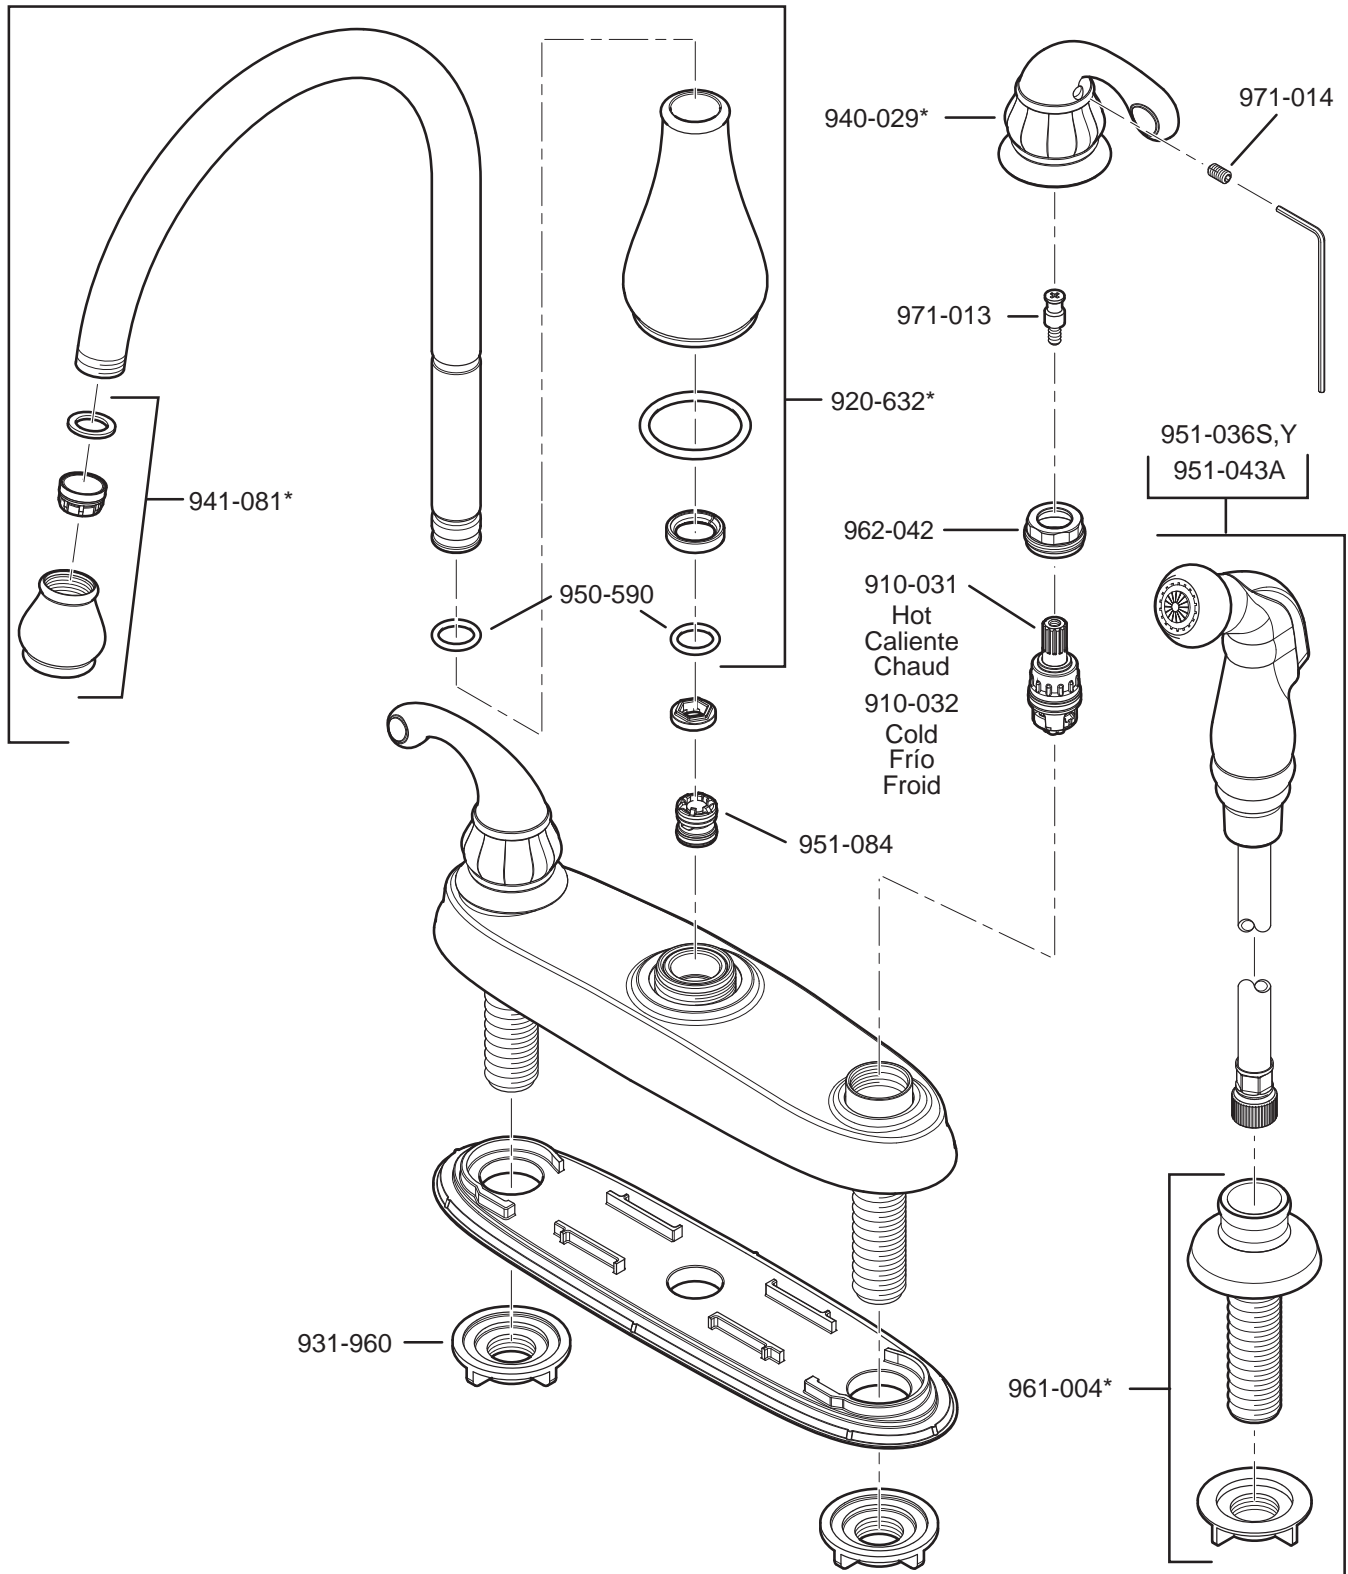

PARTS EXPLOSION

36 Series Treviso™ Collection Two-Handle Kitchen Faucet

FINISHES * Indicates Finish

| | | |
|-----------------------|-------------------|----------------------|
| A Polished Chrome | L Satin Stainless | T Biscuit |
| B Black | M Almond | U Rustic Bronze |
| D PVD Polished Nickel | N Antique Bronze | V PVD Polished Brass |
| E Rustic Pewter | P Polished Brass | W White |
| J PVD Brushed Nickel | Q Satin Brass | Y Tuscan Bronze |
| G Velvet Aged Bronze | R Copper | Z Oil-Rubbed Bronze |
| K Satin Nickel | S Stainless Steel | |