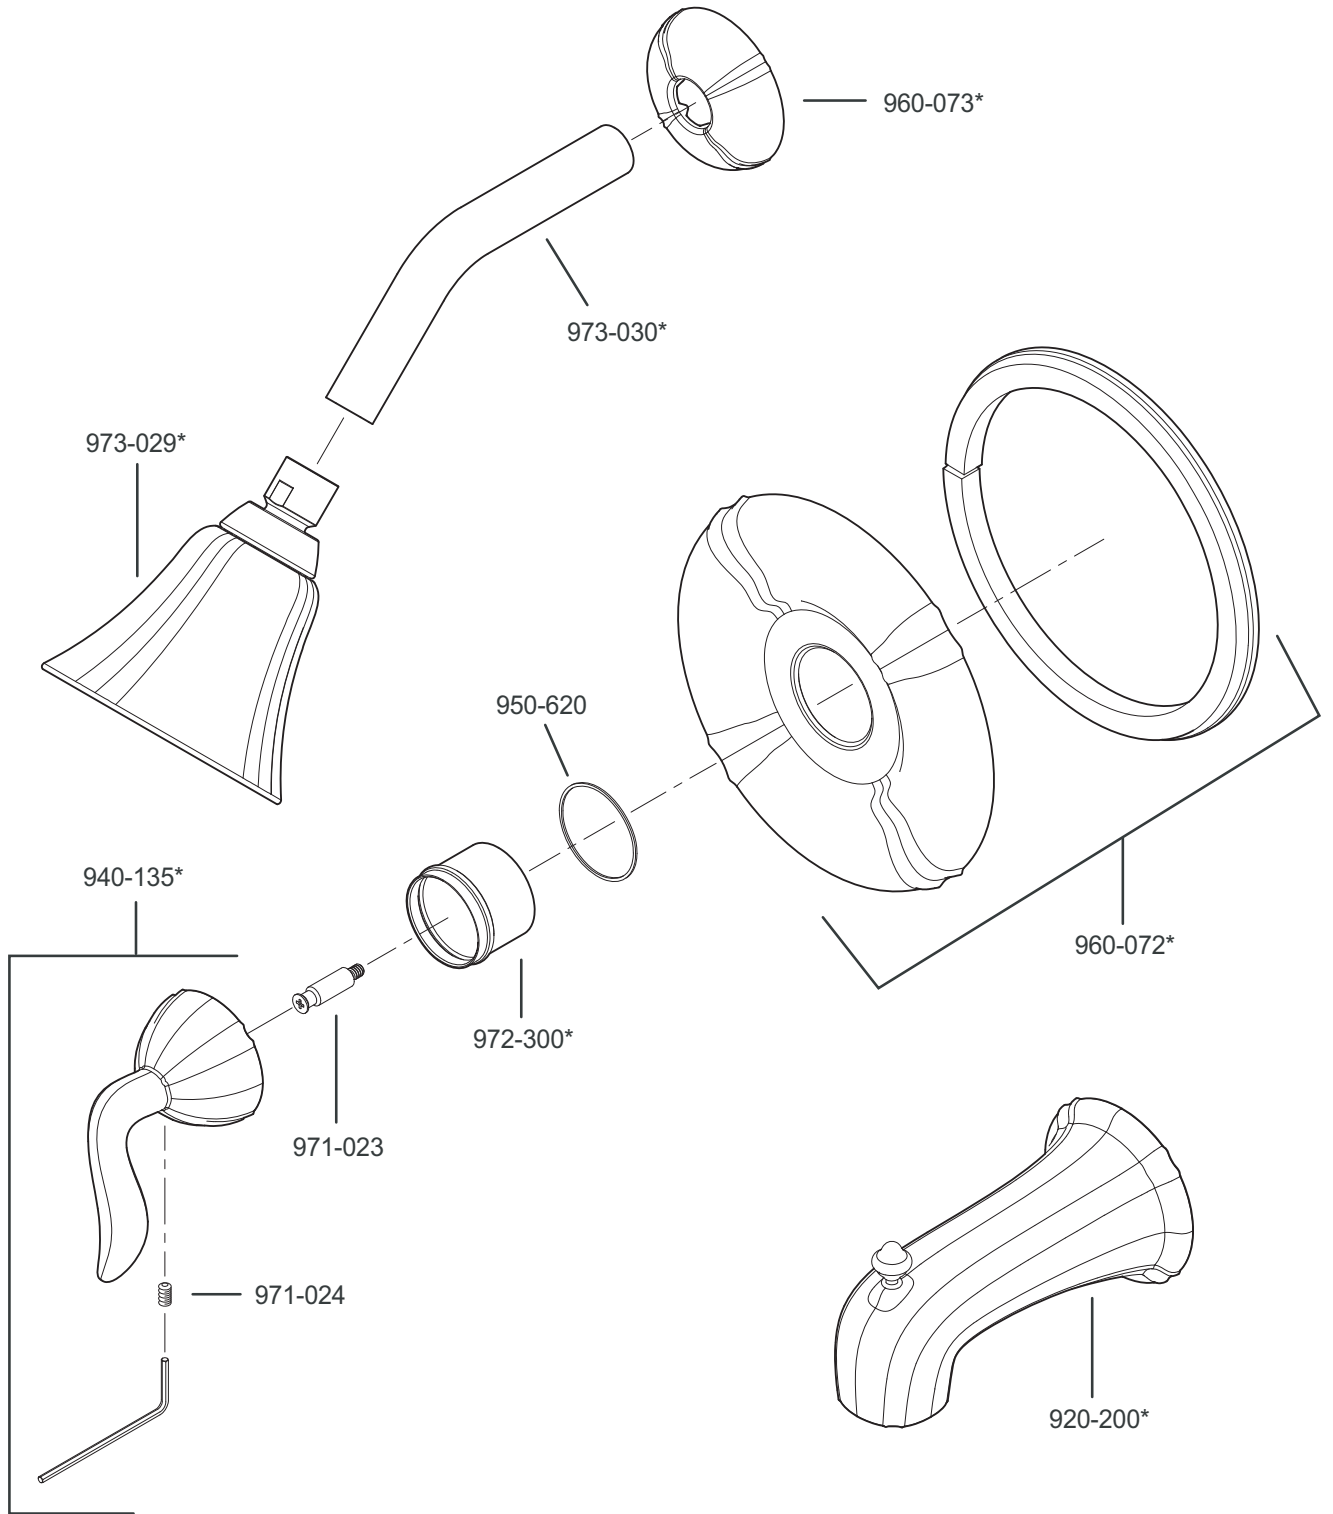

PARTS EXPLOSION

R89 Series Santiago™ Tub & Shower Trim

FINISHES * Indicates Finish

A Polished Chrome	M Almond	U Rustic Bronze
B Black	N Antique Bronze	V PVD Polished Brass
E Rustic Pewter	P Polished Brass	W White
D PVD Polished Nickel	Q Satin Brass	Y Tuscan Bronze
J PVD Brushed Nickel	R Copper	Z Oil-Rubbed Bronze
K Satin Nickel	S Stainless Steel	
L Satin Stainless	T Biscuit	