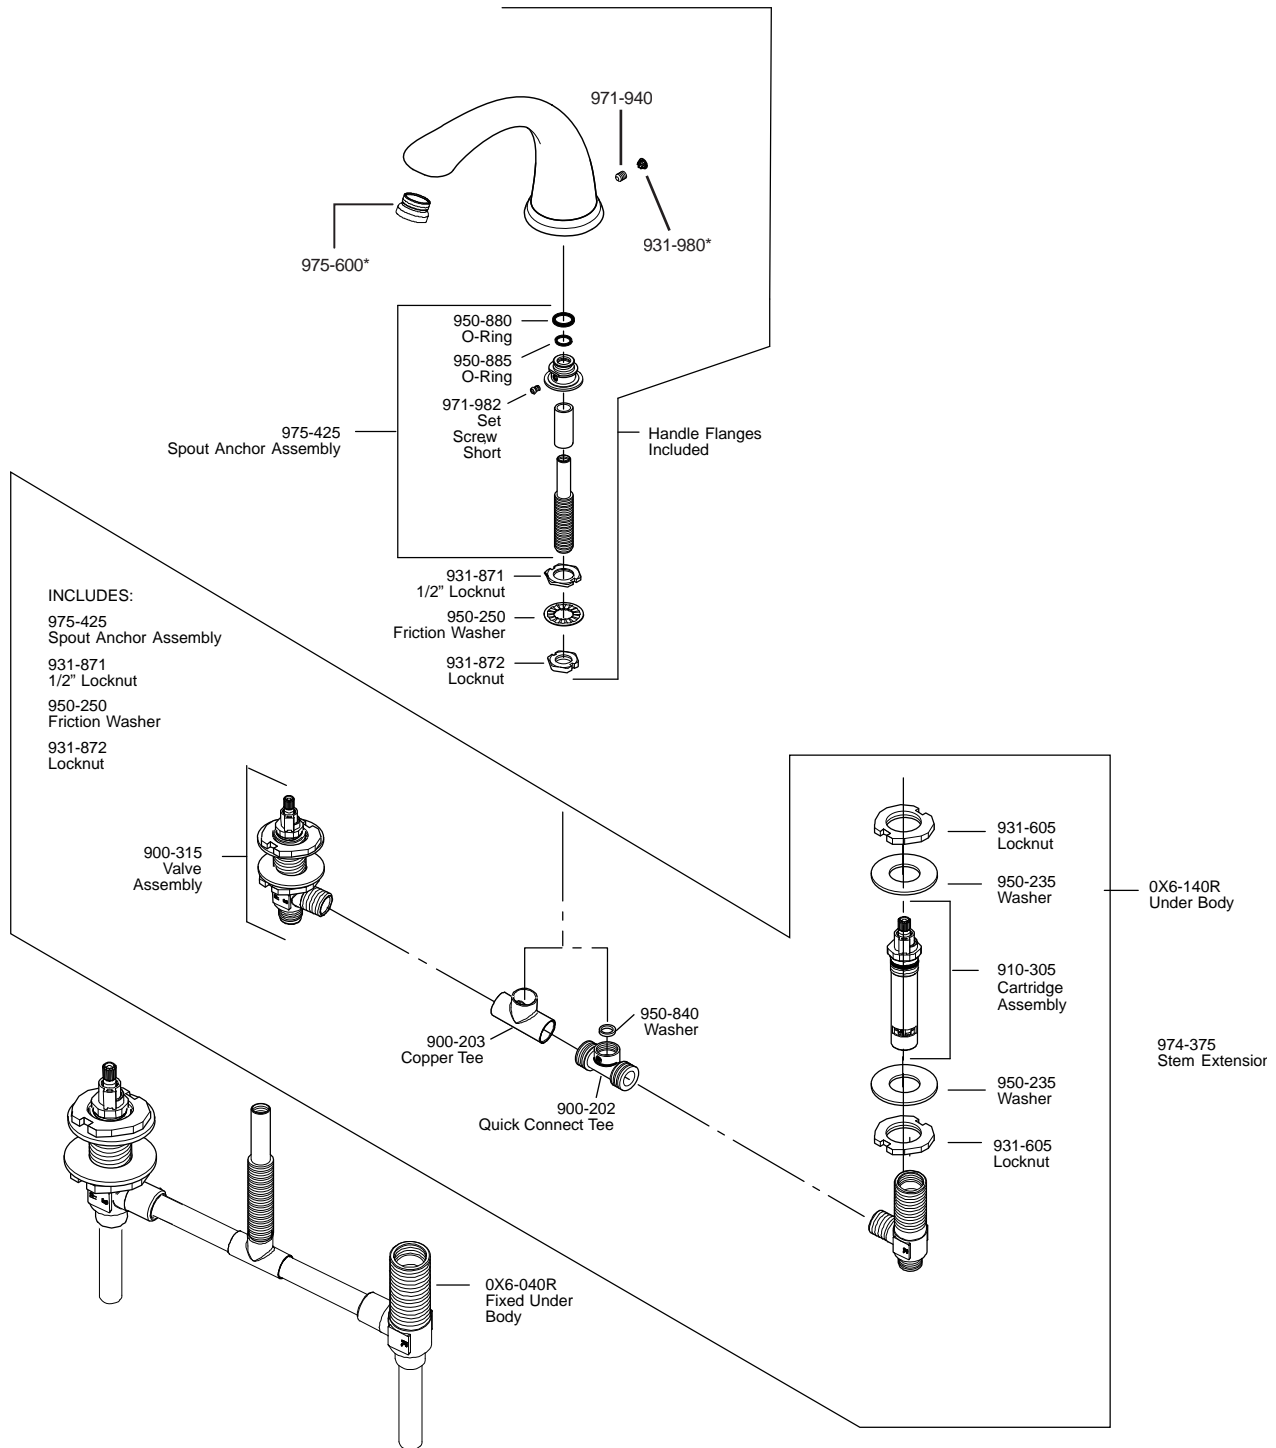

PARTS EXPLOSION

RT6 Series Avalon™ Spout

INCLUDES:
 975-425
 Spout Anchor Assembly
 931-871
 1/2" Locknut
 950-250
 Friction Washer
 931-872
 Locknut

BODIES AND HHL HUB AND HANDLE TRIM KITS SUPPLIED SEPARATELY

All finishes not available on all parts

1-800-PFAUCET www.pricepfaucet.com
 19701 DaVinci, Lake Forest, CA 92610

07/15/08

Price Pfister