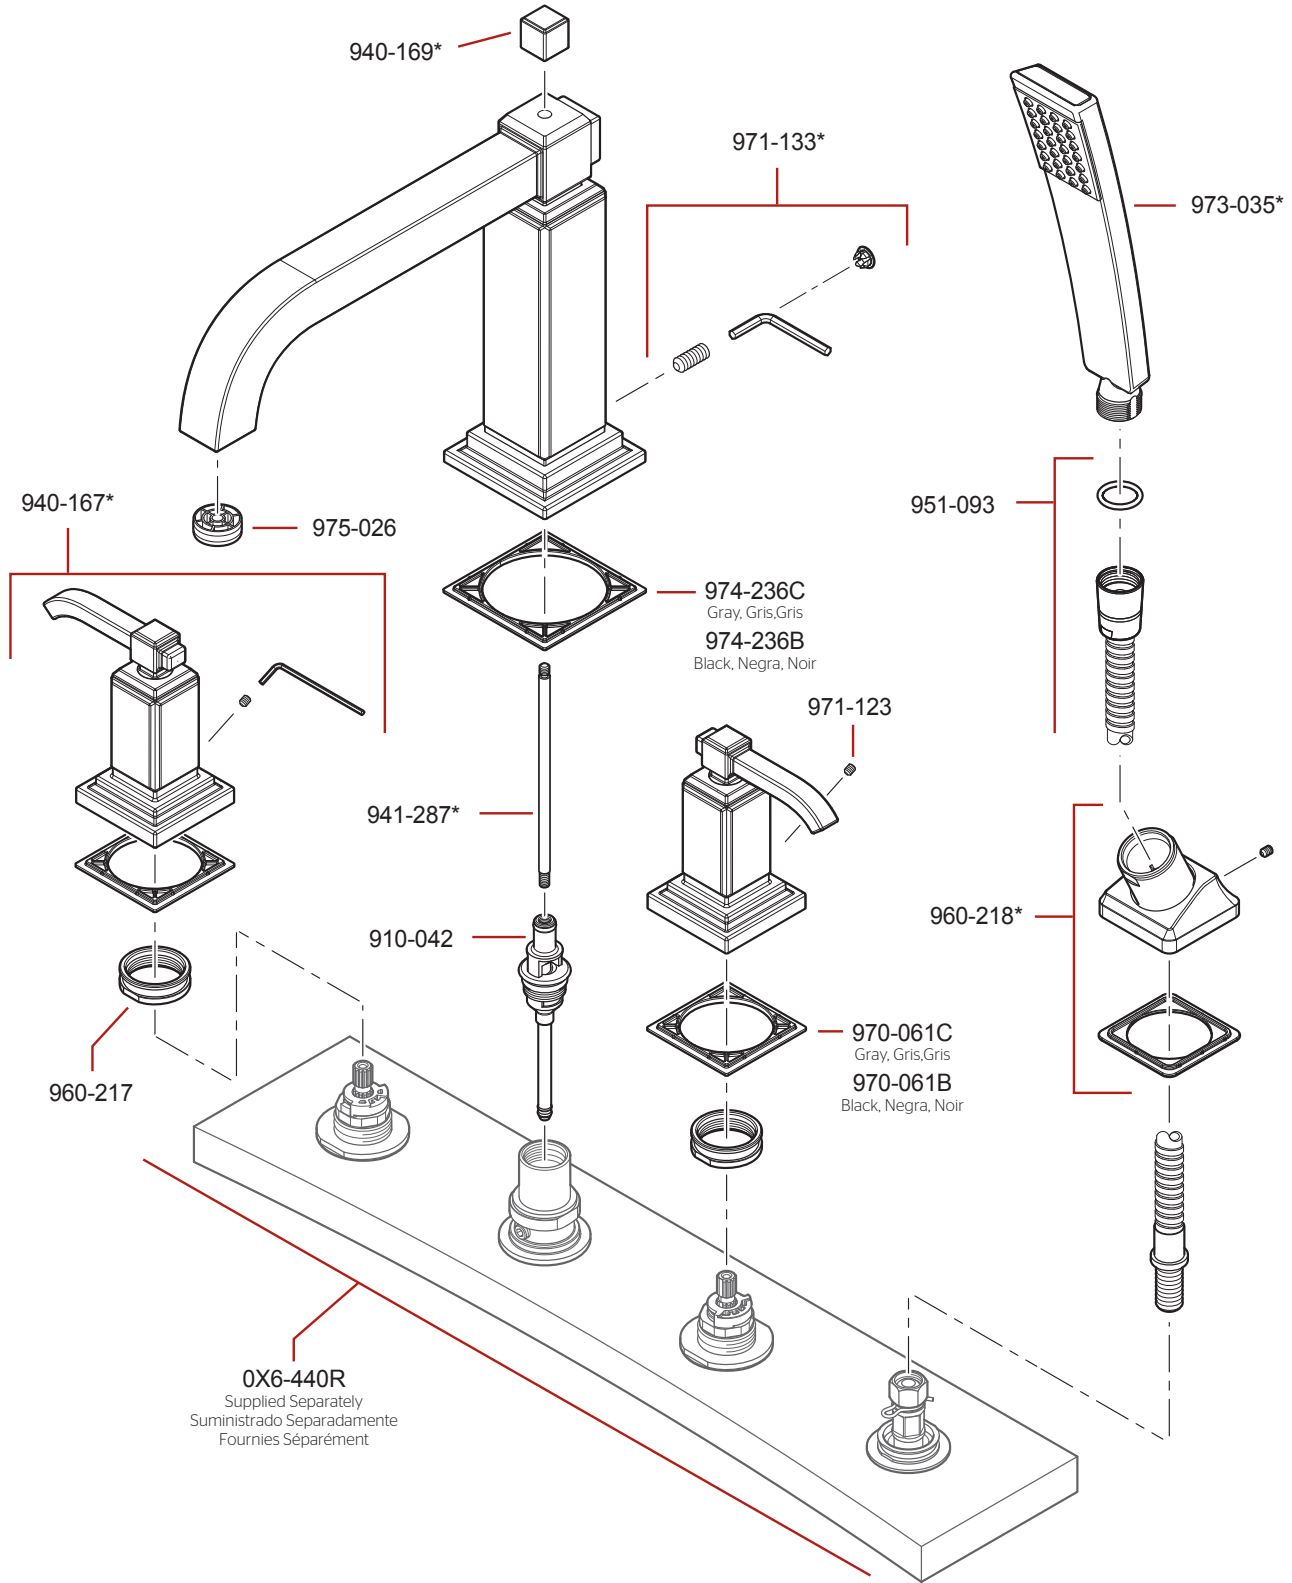

PARTS EXPLOSION

RT6 Series Carnegie™ 4-Hole Trim

FINISHES * Indicates Finish

A Polished Chrome	M Almond	U Rustic Bronze
B Black	N Antique Bronze	V PVD Polished Brass
E Rustic Pewter	P Polished Brass	W White
D PVD Polished Nickel	Q Satin Brass	Y Tuscan Bronze
J PVD Brushed Nickel	R Copper	Z Oil-Rubbed Bronze
K Satin Nickel	S Stainless Steel	
L Satin Stainless	T Biscuit	

All finishes not available on all parts

1-800-PFAUCET www.pfisterfaucets.com
19701 DaVinci, Lake Forest, CA 92610

07/29/11

Pfister™

EX-006-28

Roman Tub