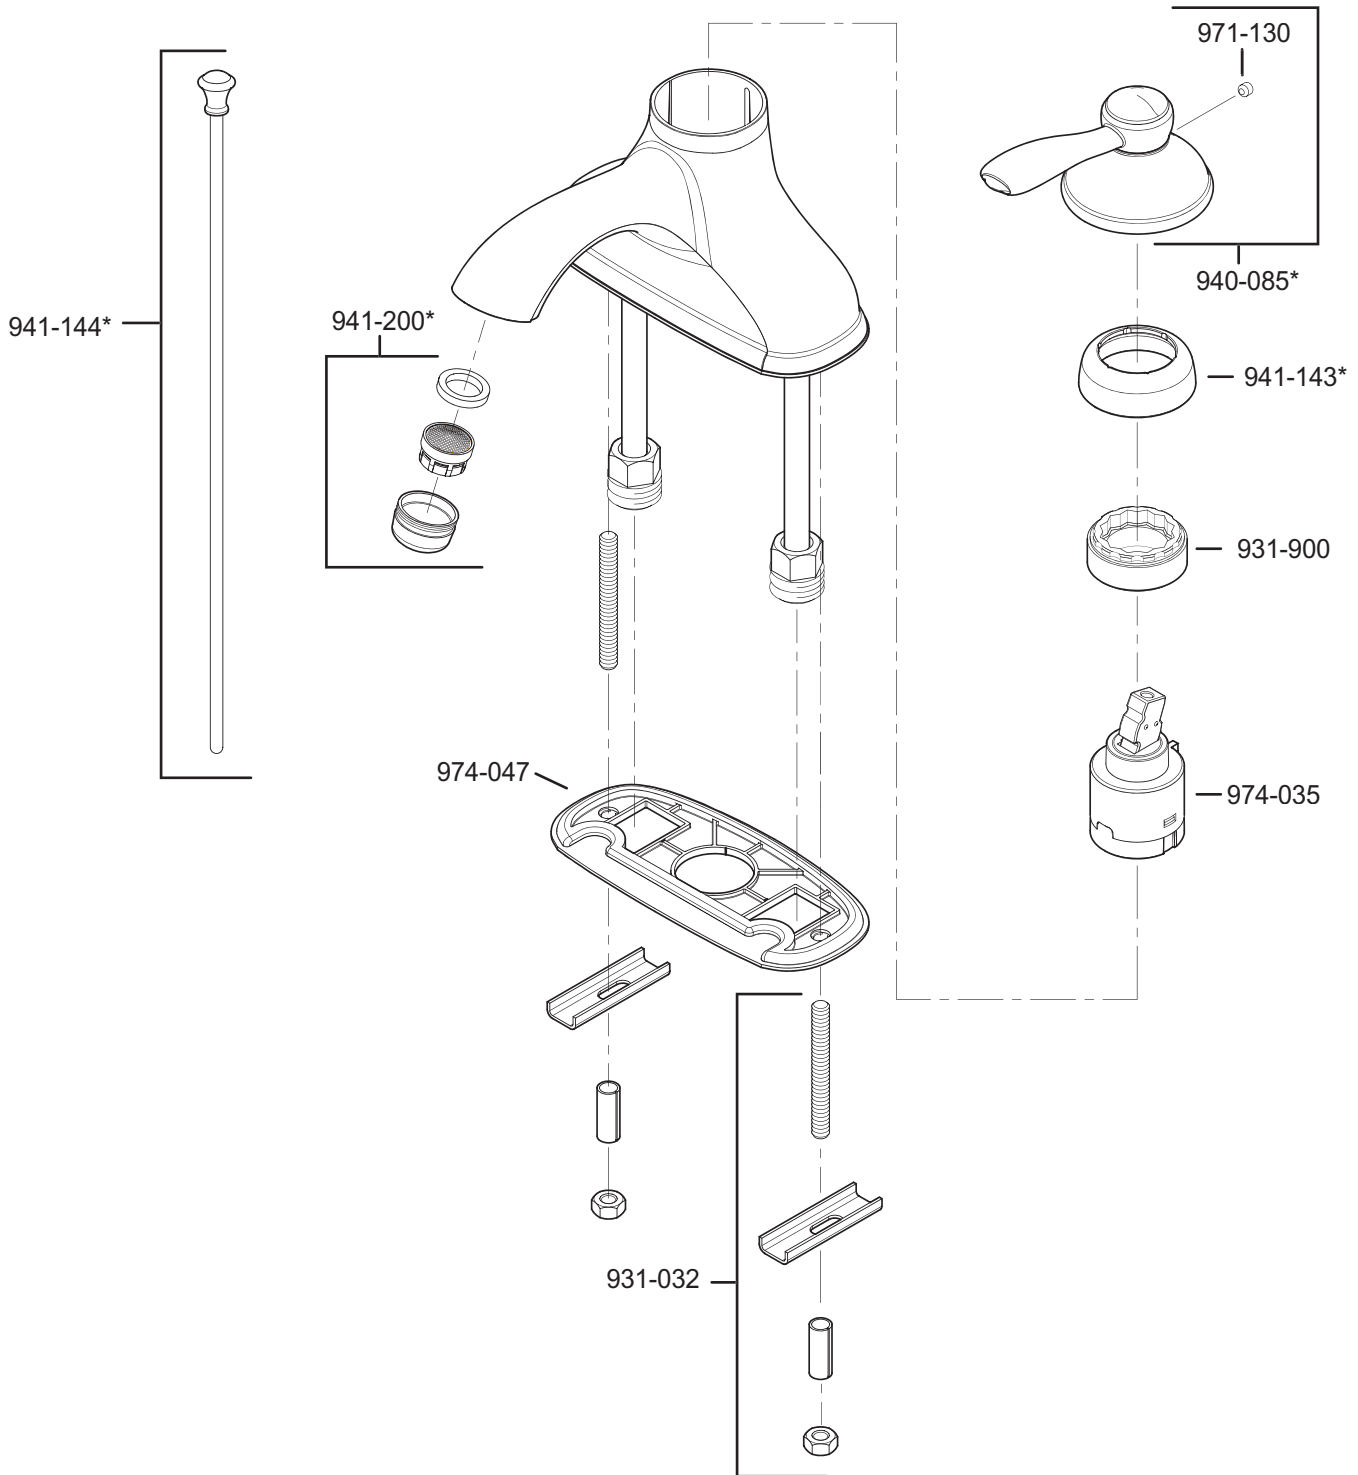

PARTS EXPLOSION

42 Series Portland™ 4" Centerset Lavatory Faucet

FINISHES * Indicates Finish

A Polished Chrome	M Almond	U Rustic Bronze
B Black	N Antique Bronze	V PVD Polished Brass
E Rustic Pewter	P Polished Brass	W White
D PVD Polished Nickel	Q Satin Brass	Y Tuscan Bronze
J PVD Brushed Nickel	R Copper	Z Oil-Rubbed Bronze
K Satin Nickel	S Stainless Steel	
L Satin Stainless	T Biscuit	