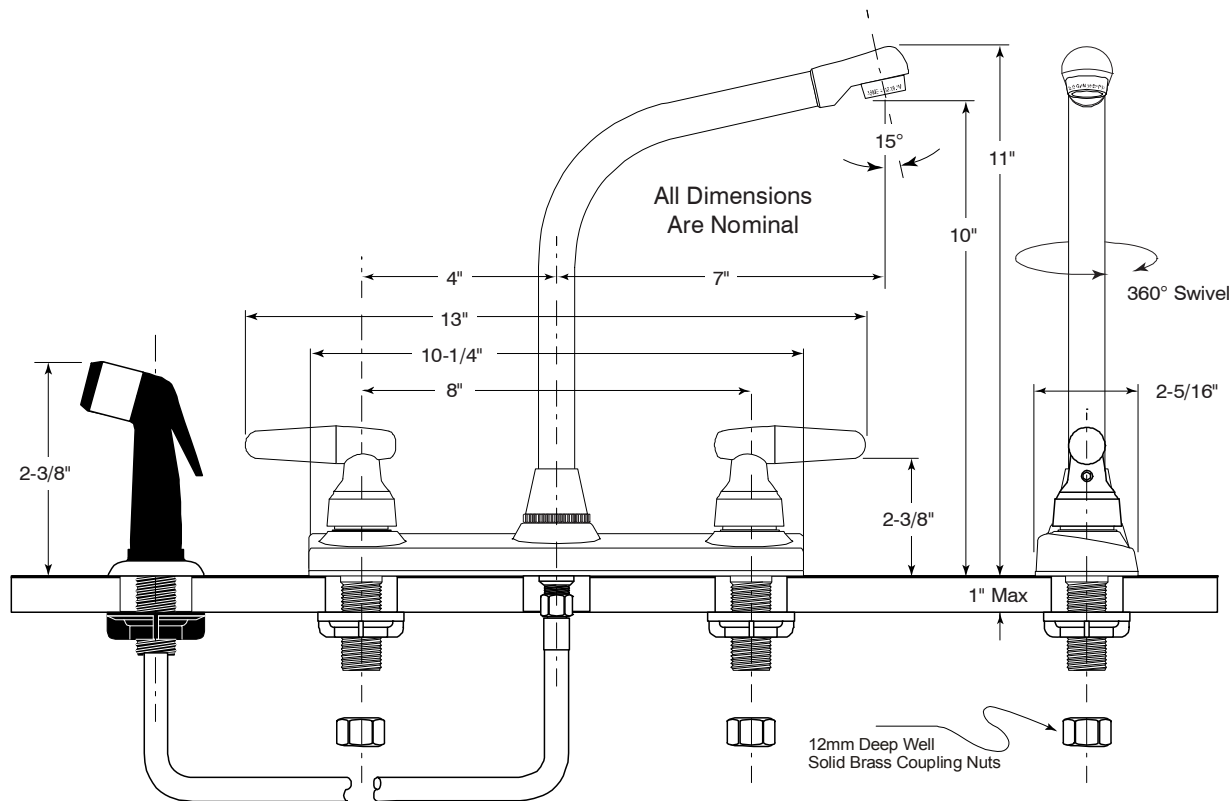

Description

- Twin lever handle control
- Chrome plated metal housing
- Cast brass waterway
- 8" On-center installation
- Hi-rise, hi-reach spout
- 1/2" Brass IPS connections with brass coupling nuts
- Includes plastic sprayer with 48" reinforced hose
- Includes both white and oak handle inserts
- Internal parts are interchangeable with genuine Delta® repair parts

CONCORD™

Model 04235

Twin Lever Handle Hi-Rise Kitchen Faucet
 Chrome Plated Finish
 With Spray
 1/2" IPS Connection

For additional information contact Premier Faucet at 866-745-4010 or visit our website at www.premierfaucet.com