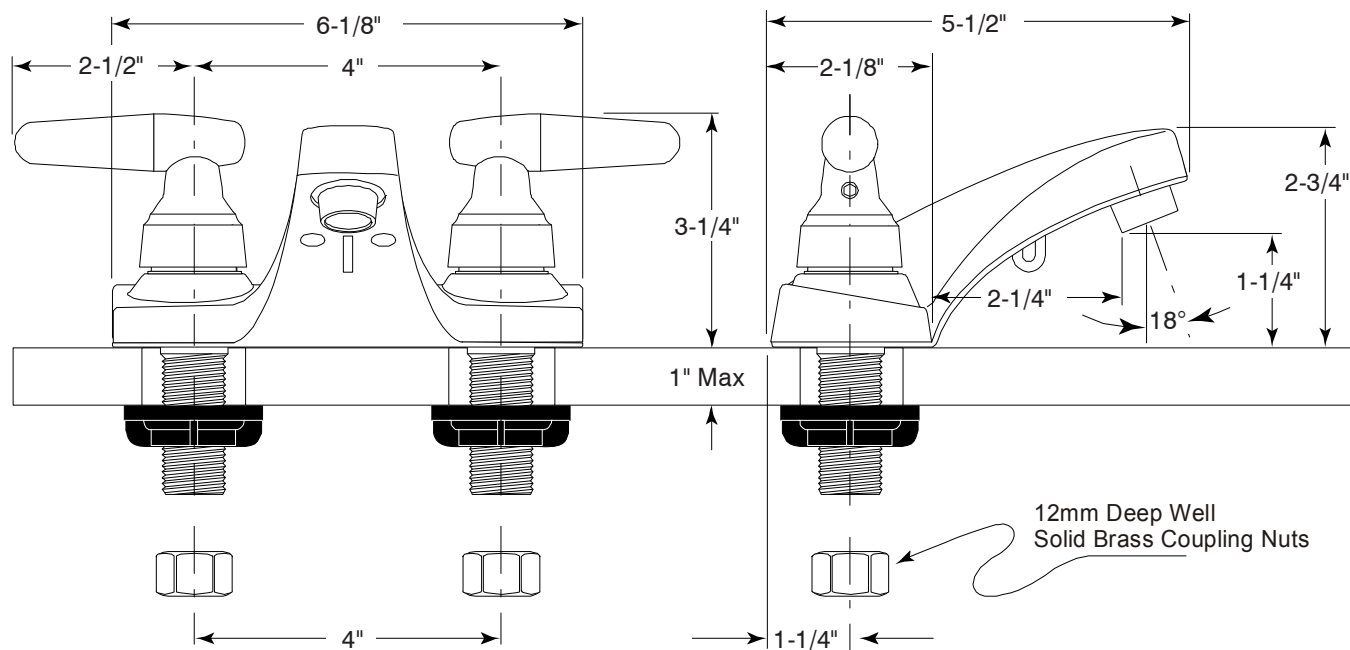

For additional information contact Premier Faucet at 866-745-4010 or visit our website at www.premierfaucet.com