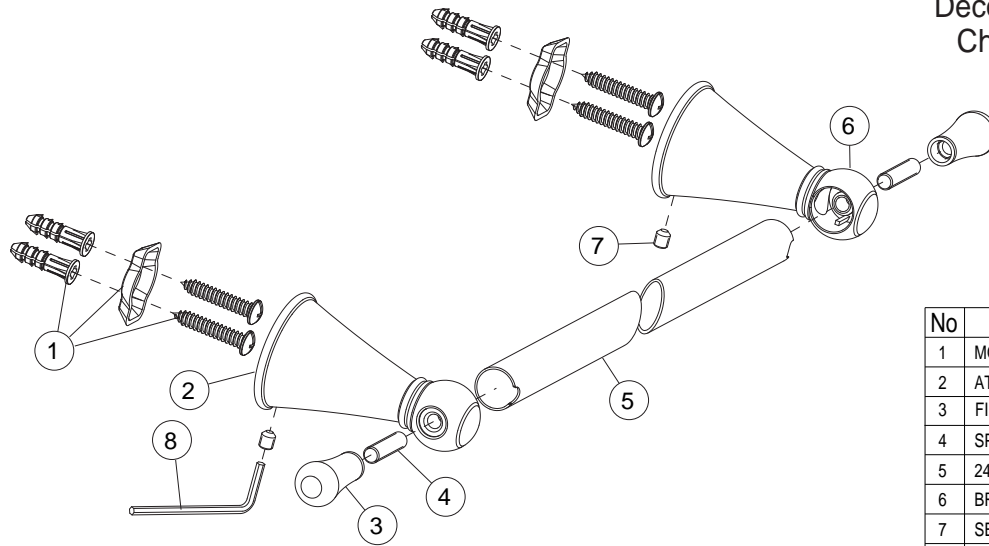

SONOMA™

Model 552016

Description

- Antique style towel bar
- 24" center to center measurement
- Chrome plated all metal construction
- Concealed screw mounting
- Mounting hardware includes screws and wall anchors
- Matches Premier Sonoma faucet suite
- Antique styling complements many faucet brands

Warranty

- Three Year Limited Warranty
Refer to Premier Faucet warranty program for further details and restrictions

Model 552016

Genuine Premier Sonoma Accessory
Decorative 24" Towel Bar
Chrome Plated Finish

No	Part Name	Material	Qty.
1	MOUNTING KIT	PLASTIC / METAL	2
2	ATTACHMENT SCREW	STEEL	2
3	FINIAL	METAL	2
4	SPINDLE	STEEL	2
5	24" TOWEL BAR	METAL	1
6	BRACKET	METAL	2
7	SET SCREW	STEEL	2
8	ALLEN WRENCH	STEEL	1