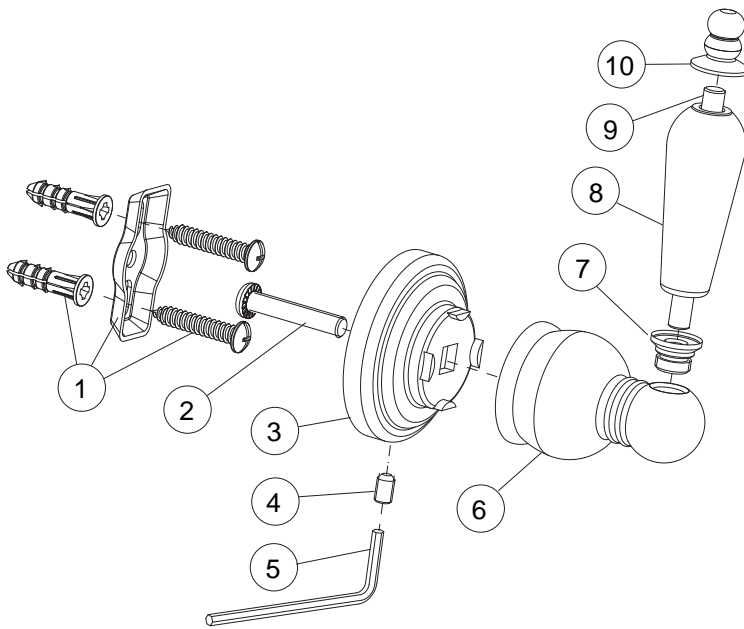

Description

- Teapot style single robe hook
- Brushed nickel all metal construction
- Concealed screw mounting
- Mounting hardware includes screws and wall anchors
- Matches Premier Wellington faucet suite
- Teapot styling complements many faucet brands

Warranty

- Three Year Limited Warranty  
Refer to Premier Faucet warranty program for further details and restrictions

Wellington™

Model 552010

Model 552010

Genuine Premier Wellington Accessory  
Decorative Single Robe Hook  
Brushed Nickel Finish

No	Part Name	Material	Qty.
1	MOUNTING KIT	PLASTIC / METAL	1
2	ATTACHMENT SCREW	STEEL	1
3	ESCUTCHEON	METAL	1
4	SET SCREW	STEEL	1
5	ALLEN WRENCH	STEEL	1
6	BRACKET	METAL	1
7	WASHER CUP	METAL	1
8	INSERT	PORCELAIN	1
9	SPINDLE	STEEL	1
10	FINIAL	METAL	1

All Dimensions Are Nominal