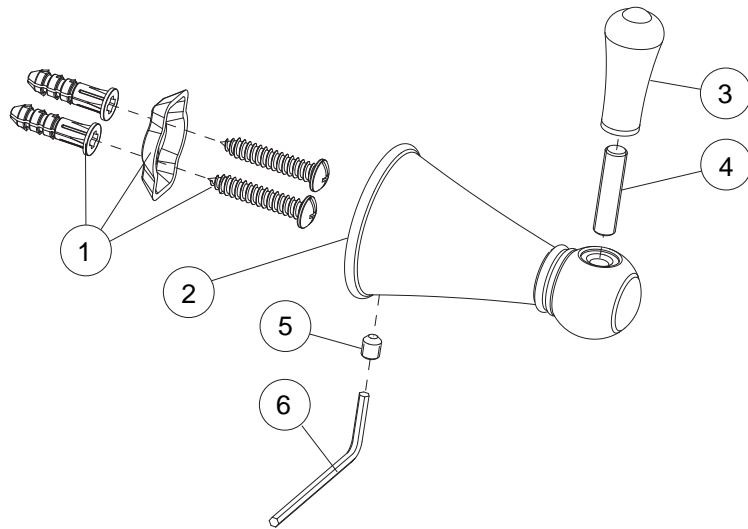

Description

- Antique style single robe hook
- Chrome plated all metal construction
- Concealed screw mounting
- Mounting hardware includes screws and wall anchors
- Matches Premier Sonoma faucet suite
- Antique styling complements many faucet brands

Warranty

- Three Year Limited Warranty
Refer to Premier Faucet warranty program for further details and restrictions

SONOMA™

Model 552025

Genuine Premier Sonoma Accessory
Decorative Single Robe Hook
Chrome Plated Finish

No	Part Name	Material	Qty.
1	MOUNTING KIT	PLASTIC / METAL	1
2	BRACKET	METAL	1
3	FINIAL	METAL	1
4	SPINDLE	STEEL	1
5	SET SCREW	STEEL	1
6	ALLEN WRENCH	STEEL	1