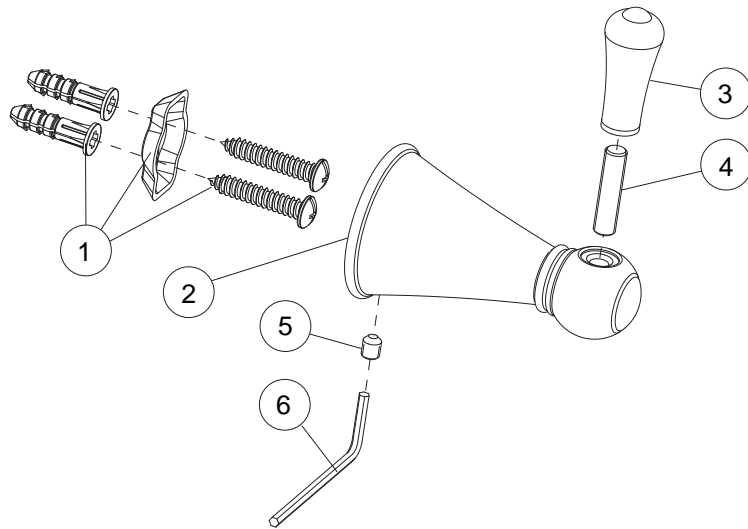

Description

- Antique style single robe hook
- Brushed nickel all metal construction
- Concealed screw mounting
- Mounting hardware includes screws and wall anchors
- Matches Premier Sonoma faucet suite
- Antique styling complements many faucet brands

Warranty

- **Three Year Limited Warranty**
Refer to Premier Faucet warranty program for further details and restrictions

SONOMA™

Model 552026

Genuine Premier Sonoma Accessory
Decorative Single Robe Hook
Brushed Nickel Finish

No	Part Name	Material	Qty.
1	MOUNTING KIT	PLASTIC / METAL	1
2	BRACKET	METAL	1
3	FINIAL	METAL	1
4	SPINDLE	STEEL	1
5	SET SCREW	STEEL	1
6	ALLEN WRENCH	STEEL	1