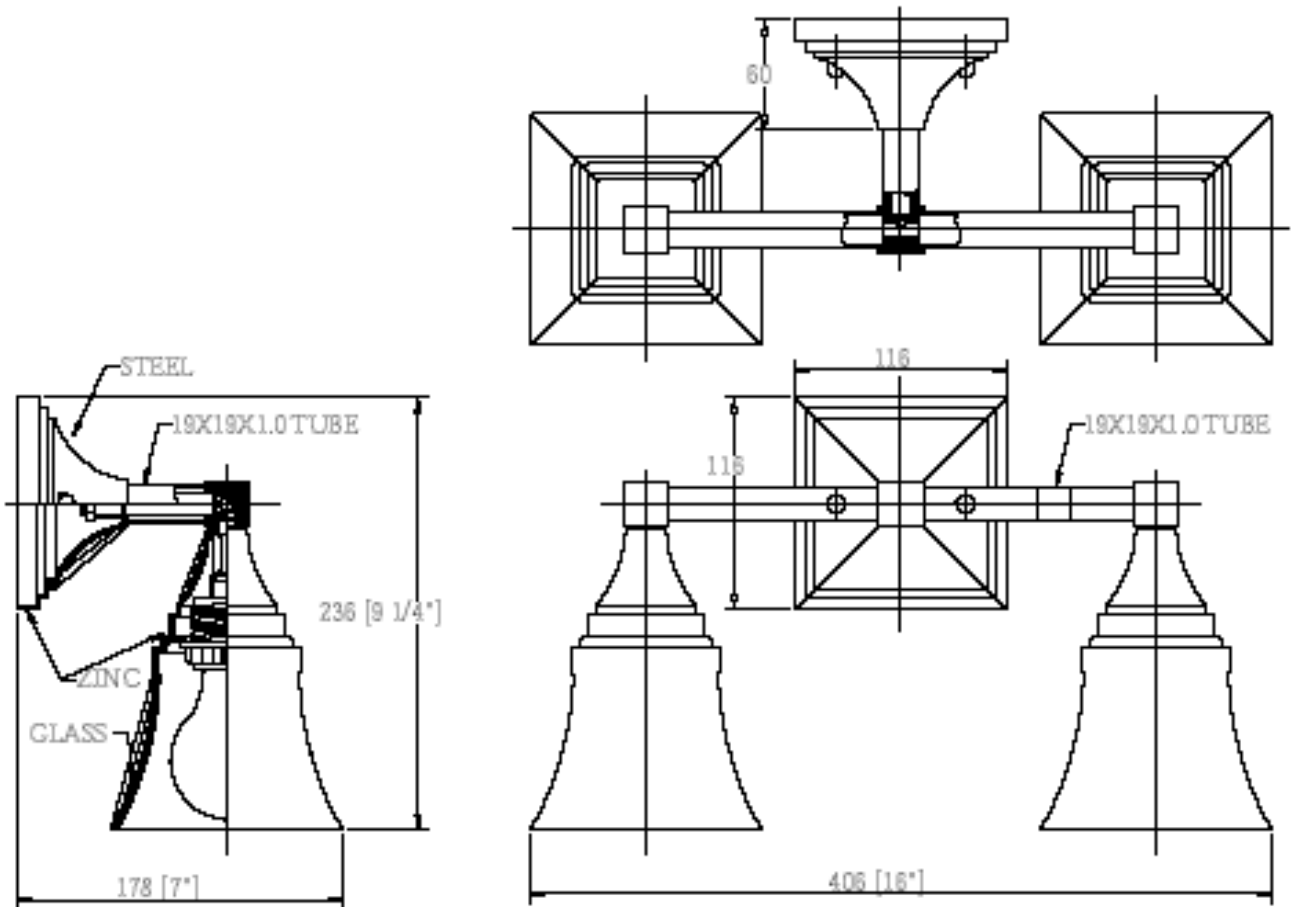

617525 617526

UNION SQUARE 2 LIGHT VANITY

FEATURES:

- *Fixture size: D: 5-1/2" H: 10-1/4" E: 7"*
- *Round steel tube*
- *The decorative finial matching the faucet*
- *60W*1 bulb with E27 socket*
- *Opal glass with bugle shape*
- *Clean and classic*
- *100% test before shipment*

617525 617526

PRODUCT SPECIFICATION DIAGRAM

617523 617524

EXPLODED DRAWING

617525

PARTS LISTING

NO.	Parts No.	Name	Qty
A	NBBY3	Connector	2
B	S8#B38ZB	Screw	2
C	SGK	Screw	1
D	NE1058-2ZN	Universal	1
E	S5C30ZN	Screw	2
F	NN0041-1CH	Half ball	2
G	PP2536-1	E27 spanner	1
1	NA4\$04	Sleeve	1
2	NHB4	Washer	2
3	RGN25-E	Big connector	1
4	KB2352-1CHP	Back plate	1
5	TA158E015ZN	Steel tube	1
6	T080F	Nipple	1
7	NBA04	Steel tube	2
8	TK4958-1CHP	Arm	1
9	T035	Nipple	2
10	NHB3	Washer	4
11	NA3\$20ZN	Hex nut	2
12	HC4826-1CHP	Cap	2
13	NC03x05C	Silicone sleeve	4
14	EBBC55AW011	Socket	2
15	GAG4222-1WHFR	Opal glass	2
16	NN0519-1W002H	Ring	2
17	TK5251-1CHP	Square Tube	1

617526

PARTS LISTING

NO.	Parts No.	Name	Qty
A	NBBY3	Connector	2
B	S8#B38ZB	Screw	2
C	SGK	Screw	1
D	NNE1058-2ZN	Universal	1
E	S5\$C30ZN	Screw	2
F	NN0041-1NK	Half ball	2
G	PP2536-1	E27 spanner	1
1	NA4\$04	Sleeve	1
2	NHB4	Washer	2
3	RGN25-E	Big connector	1
4	KB2352-1NKP1	Back plate	1
5	TA158E015ZN	Steel tube	1
6	T080F	Nipple	1
7	NBA04	Steel tube	2
8	TK4958-1NKP1	Arm	1
9	T035	Nipple	2
10	NHB3	Washer	4
11	NA3\$20ZN	Hex nut	2
12	HC4826-1NKP1	Cap	2
13	NC03x05C	Silicone sleeve	4
14	EBBC55AW011	Socket	2
15	GAG4222-1WHFR	Opal glass	2
16	NN0519-1W002H	Ring	2
17	TK5251-1NKP1	Square Tube	1