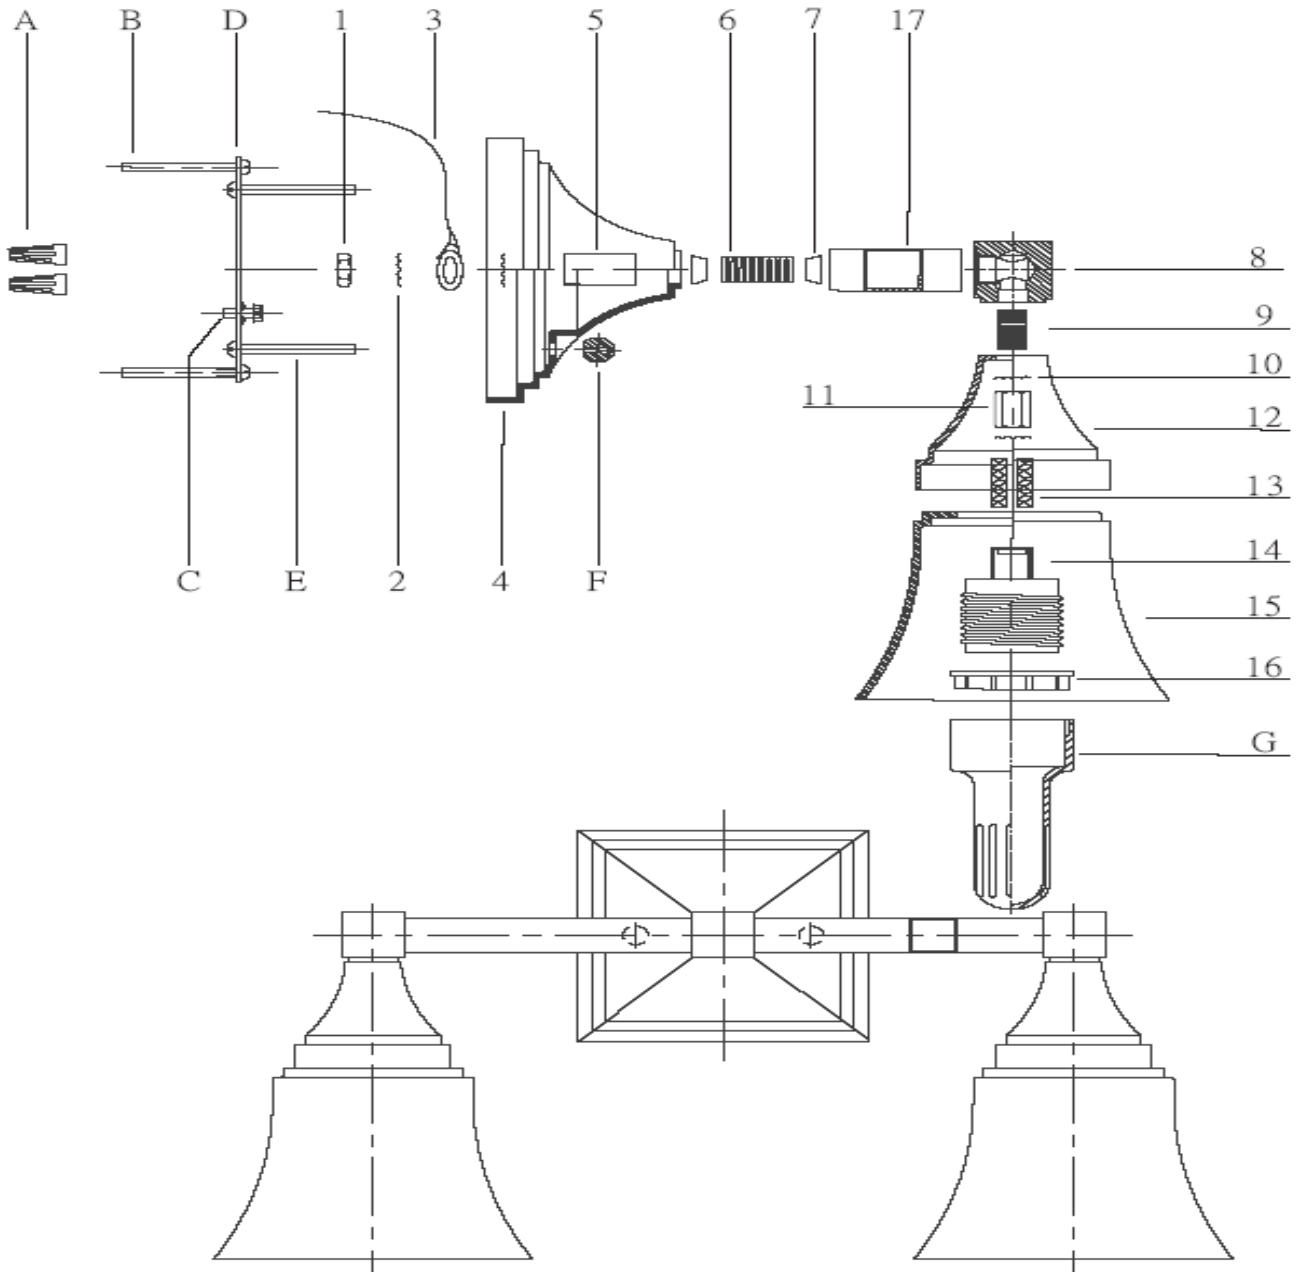

617525 617526

UNION SQUARE 2 LIGHT VANITY

FEATURES:

- *Fixture size: D: 5-1/2" H: 10-1/4" E: 7"*
- *Round steel tube*
- *The decorative finial matching the faucet*
- *60W*1 bulb with E27 socket*
- *Opal glass with bugle shape*
- *Clean and classic*
- *100% test before shipment*

617525 617526

PRODUCT SPECIFICATION DIAGRAM

617523 617524

EXPLODED DRAWING

617525

PARTS LISTING

NO.	Parts No.	Name	Qty
A	NBBY3	Connector	2
B	S8#B38ZB	Screw	2
C	SGK	Screw	1
D	NE1058-2ZN	Universal	1
E	S5C30ZN	Screw	2
F	NN0041-1CH	Half ball	2
G	PP2536-1	E27 spanner	1
1	NA4\$04	Sleeve	1
2	NHB4	Washer	2
3	RGN25-E	Big connector	1
4	KB2352-1CHP	Back plate	1
5	TA158E015ZN	Steel tube	1
6	T080F	Nipple	1
7	NBA04	Steel tube	2
8	TK4958-1CHP	Arm	1
9	T035	Nipple	2
10	NHB3	Washer	4
11	NA3\$20ZN	Hex nut	2
12	HC4826-1CHP	Cap	2
13	NC03x05C	Silicone sleeve	4
14	EBBC55AW011	Socket	2
15	GAG4222-1WHFR	Opal glass	2
16	NN0519-1W002H	Ring	2
17	TK5251-1CHP	Square Tube	1

617526

PARTS LISTING

NO.	Parts No.	Name	Qty
A	NBBY3	Connector	2
B	S8#B38ZB	Screw	2
C	SGK	Screw	1
D	NNE1058-2ZN	Universal	1
E	S5\$C30ZN	Screw	2
F	NN0041-1NK	Half ball	2
G	PP2536-1	E27 spanner	1
1	NA4\$04	Sleeve	1
2	NHB4	Washer	2
3	RGN25-E	Big connector	1
4	KB2352-1NKP1	Back plate	1
5	TA158E015ZN	Steel tube	1
6	T080F	Nipple	1
7	NBA04	Steel tube	2
8	TK4958-1NKP1	Arm	1
9	T035	Nipple	2
10	NHB3	Washer	4
11	NA3\$20ZN	Hex nut	2
12	HC4826-1NKP1	Cap	2
13	NC03x05C	Silicone sleeve	4
14	EBBC55AW011	Socket	2
15	GAG4222-1WHFR	Opal glass	2
16	NN0519-1W002H	Ring	2
17	TK5251-1NKP1	Square Tube	1