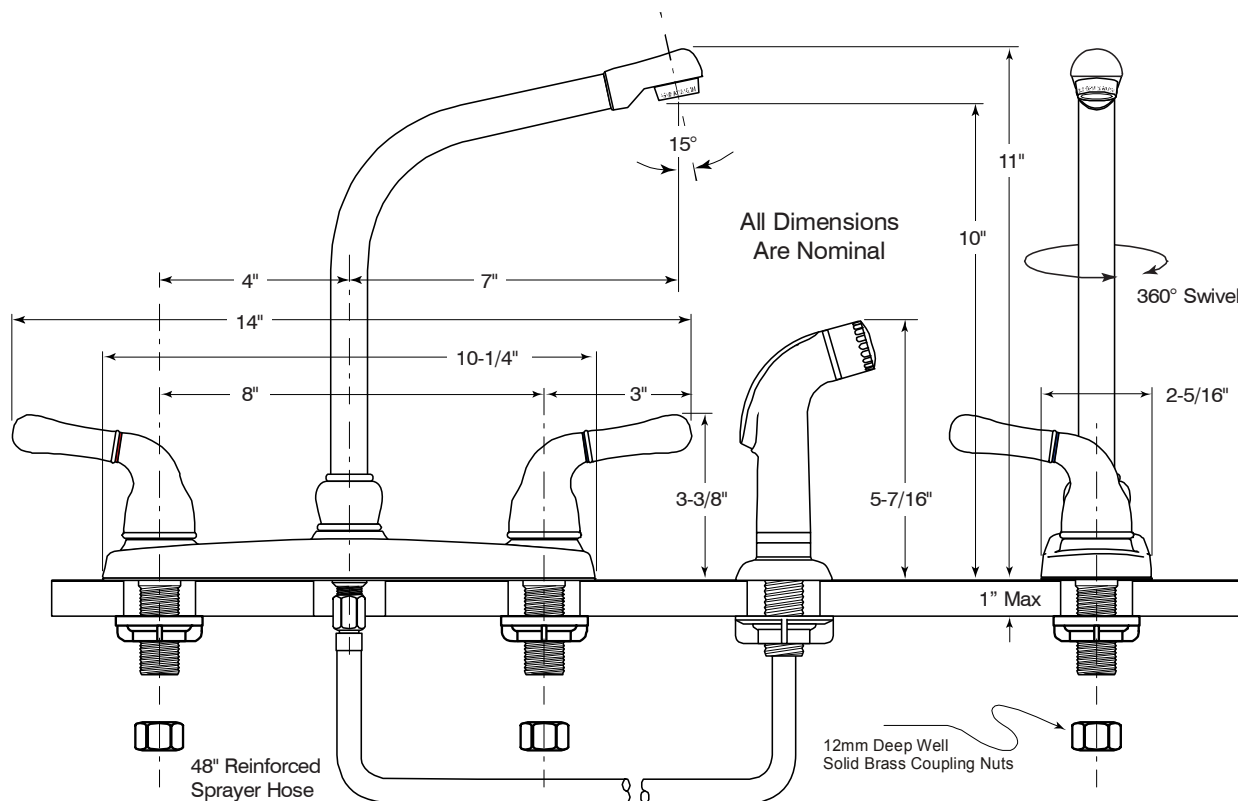

Model 118143

Twin Lever Handle Hi-Rise Spout
Kitchen Faucet
Chrome Plated Finish
With Spray
1/2" IPS Connection