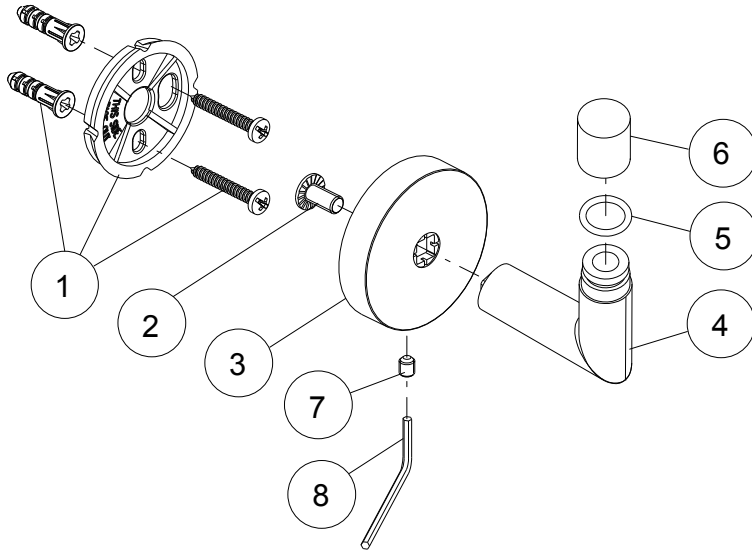

Description

- Contemporary style single robe hook
- Chrome plated all metal construction
- Concealed screw mounting
- Mounting hardware includes screws and wall anchors
- Matches Premier Essen faucet suite
- Modern design complements many faucet brands

Warranty

- Three Year Limited Warranty
Refer to Premier Faucet warranty program for further details and restrictions

Essen™

Model 120086

Genuine Premier Essen Accessory
Single Robe Hook
Chrome Plated Finish

No	Part Name	Material	Qty.
1	MOUNTING KIT	PLASTIC / METAL	1
2	ATTACHMENT SCREW	STEEL	1
3	PLATE	METAL	1
4	HOOK	METAL	1
5	O-RING	RUBBER	1
6	CAP	METAL	1
7	SET SCREW	STEEL	1
8	ALLEN WRENCH	STEEL	1

All Dimensions Are Nominal