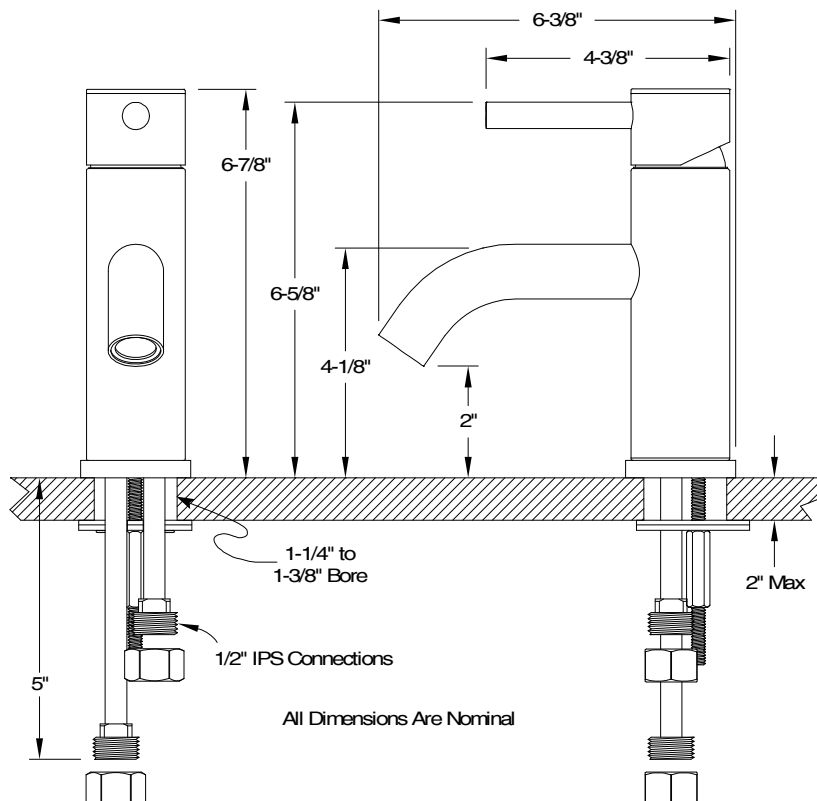

For additional information contact Premier Faucet at 866-745-4010 or visit our website at www.premierfaucet.com