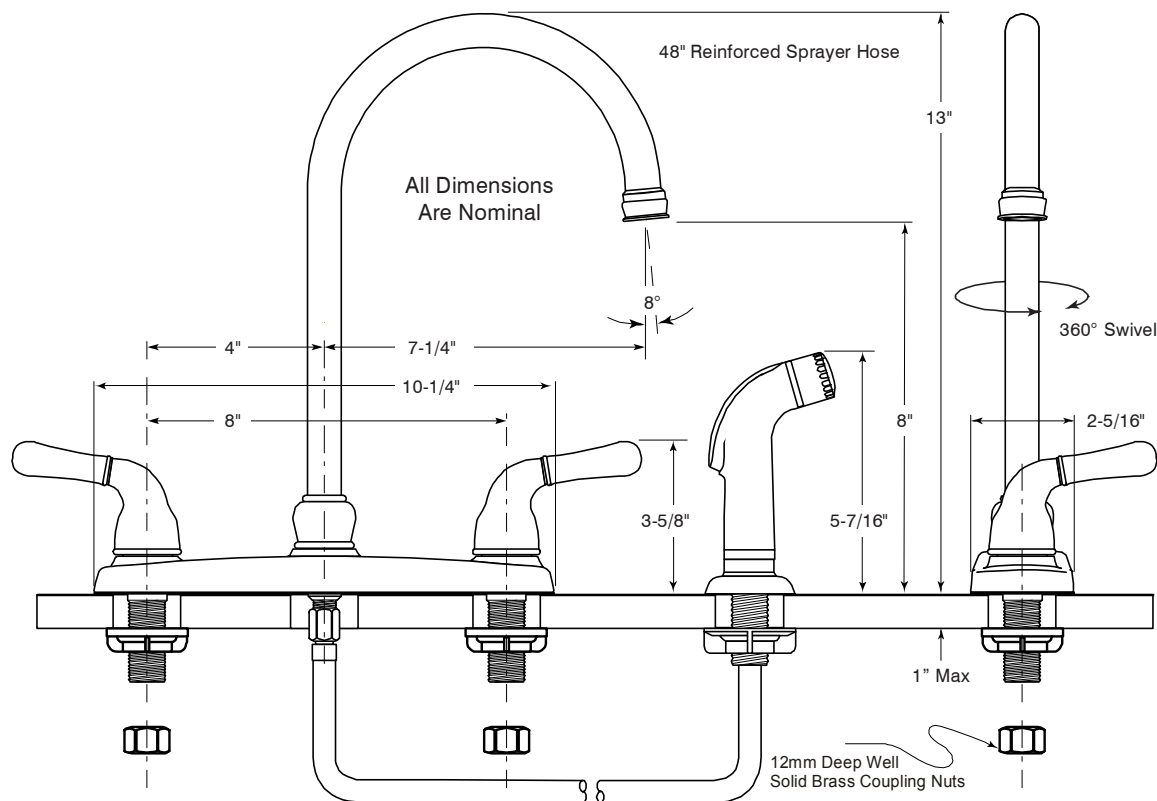

Description

- Twin lever handle gooseneck spout kitchen faucet
- European styling
- Trouble-free brass frame ceramic cartridges
- For four hole installations
- Brushed nickel finish
- All metal construction
- Brass valve cavity & waterway
- Hi-arch swivel spout rotates 360°
- Includes color matched sprayer with 48" reinforced hose

Sanibel™

Model 120174

Twin Lever Handle Gooseneck Spout
Kitchen Faucet
Brushed Nickel Finish
With Spray
1/2" IPS Connection

For additional information contact Premier Faucet at 866-745-4010 or visit our website at www.premierfaucet.com