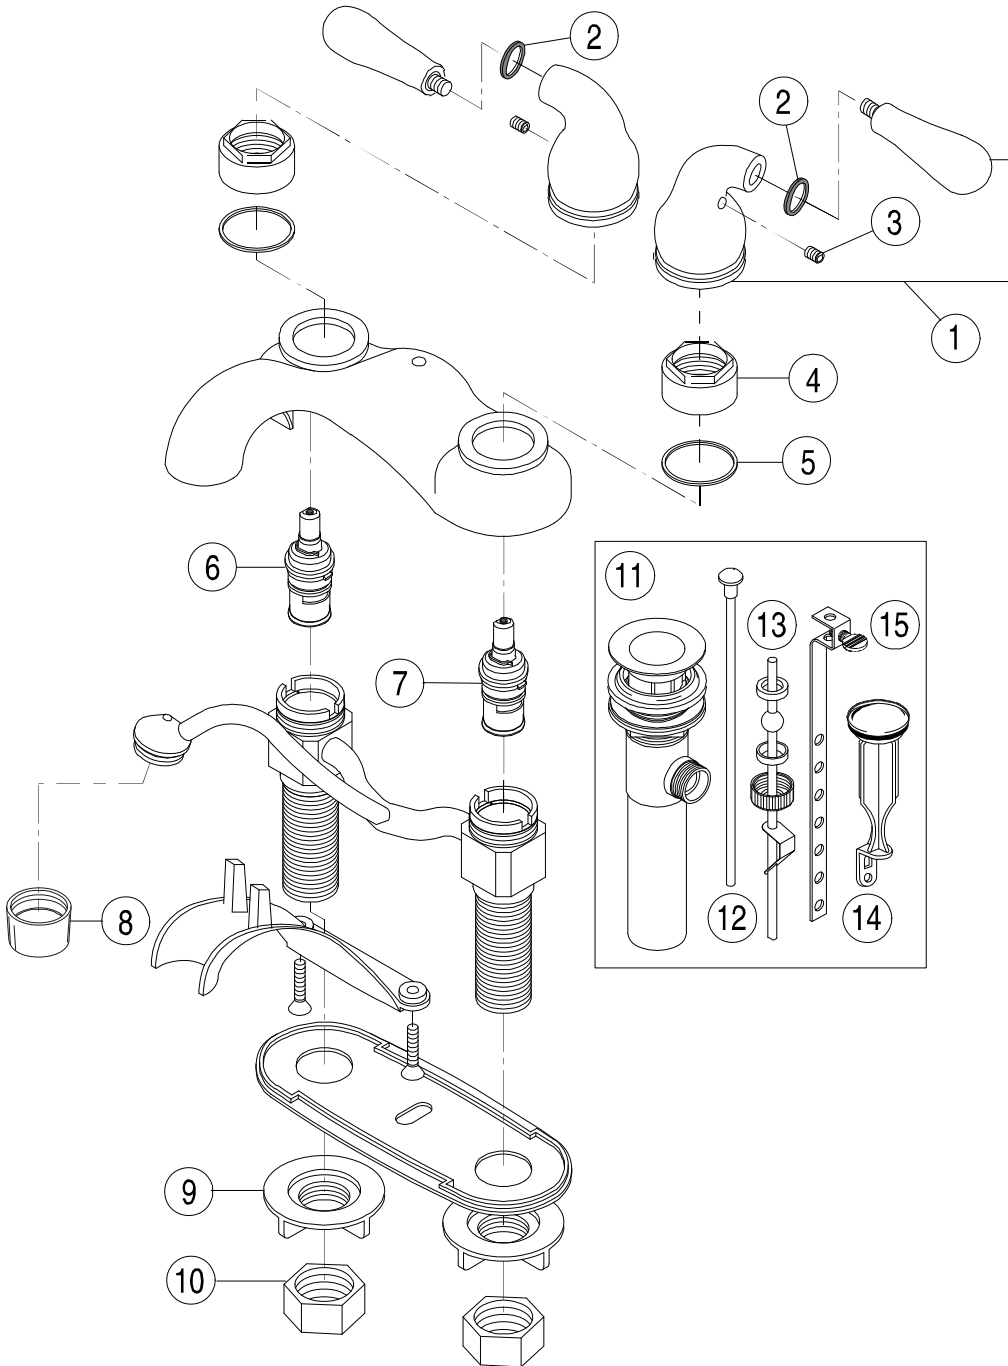

Model 120176

Twin Lever Handle Lavatory Faucet
Brushed Nickel Finish
With Brass Pop-Up
1/2" IPS Connection

Sanibel™

Model 120176

Refer to Premier Faucet Parts List Sheet for part numbers and ordering information.

For additional information contact Premier Faucet at 866-745-4010 or visit our website at www.premierfaucet.com

Model 120176

Twin Lever Handle Lavatory Faucet
Brushed Nickel Finish
With Brass Pop-Up
1/2" IPS Connection

Sanibel™

Model 120176

Refer to Premier Faucet Parts Schematic Sheet for parts diagram.

INDEX	DESCRIPTION	MATERIAL	QTY	PART NO
1	HANDLE ASSEMBLY	BRASS	2	994164
2	INDEX RINGS	PLASTIC	2	994207
3	HANDLE SCREW	STAINLESS STEEL	2	994197
4	BONNET NUT	ZINC	2	994316
5	CAP GASKET	PLASTIC	2	994515
6	CARTRIDGE - HOT	CERAMIC	1	133508
7	CARTRIDGE - COLD	CERAMIC	1	133509
8	AERATOR	BRASS	1	994104
9	LOCK NUT	ABS	2	133836
10	COUPLING NUT	BRASS	2	133838
11	POP-UP ASSEMBLY	BRASS	1	124100
12	LIFT ROD	METAL	1	994608
13	BALL ROD ASSY	METAL/PLASTIC	1	133833
14	STOPPER	PLASTIC	1	994612
15	LIFT STRAP	METAL	1	133833