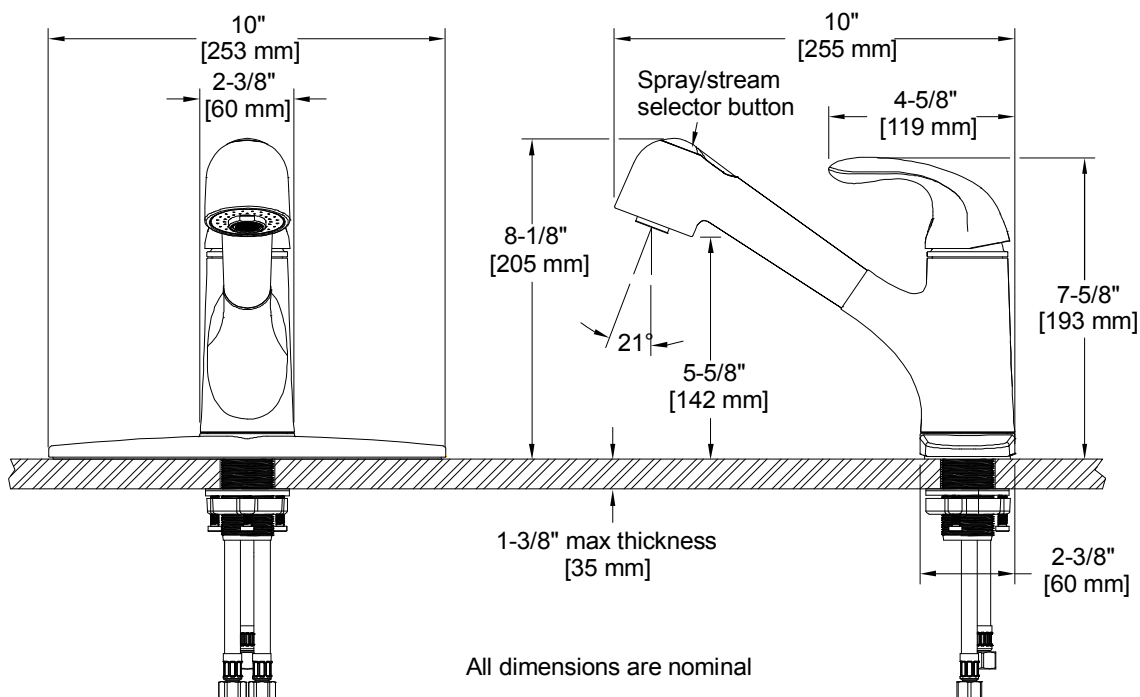

Model 120378

Rev: QA-2/18/2014