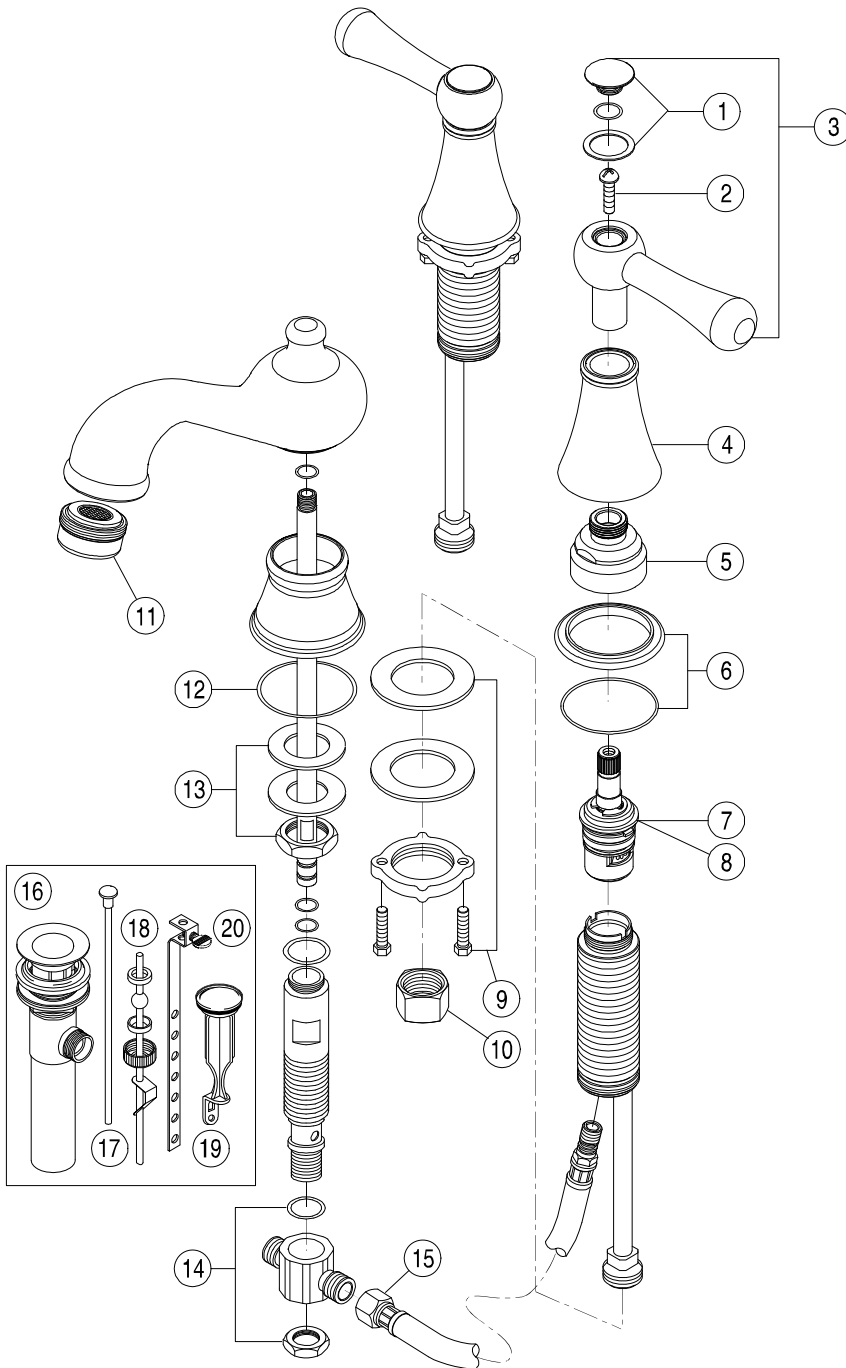

### Model 120146

Twin Lever Handle Widespread Lavatory Faucet  
Chrome Plated Finish  
With Brass Pop-Up  
1/2" IPS Connection

# SONOMA™

Model 120146

**Refer to Premier Faucet Parts List Sheet for part numbers and ordering information.**

# SONOMA™

*Refer to Premier Faucet Parts Schematic Sheet for parts diagram.*

INDEX	DESCRIPTION	MATERIAL	QTY	PART NO
1	SCREW COVER ASSY H & C SET	BRASS	1	994243
2	HANDLE SCREW	BRASS	2	994146
3	HANDLE ASSEMBLY	BRASS	2	994151
4	CANOPY	BRASS	2	994335
5	CANOPY	BRASS	2	994338
6	TRIM RING SET	BRASS	2	994458
7	CARTRIDGE - HOT	CERAMIC	1	994646
8	CARTRIDGE - COLD	CERAMIC	1	994647
9	INSTALLATION KIT	BRASS	2	994263
10	COUPLING NUT	BRASS	2	133838
11	AERATOR	BRASS	1	144219
12	O-RING	RUBBER	1	
13	INSTALLATION KIT	BRASS	1	994271
14	TEE CONNECTOR ASSY	BRASS	1	994589
15	HOSE	PLASTIC	2	994560
16	POP-UP ASSEMBLY	BRASS	1	124100
17	LIFT ROD	METAL	1	994603
18	BALL ROD ASSY	METAL/PLASTIC	1	133833
19	STOPPER	PLASTIC	1	015084
20	LIFT STRAP	METAL	1	133833