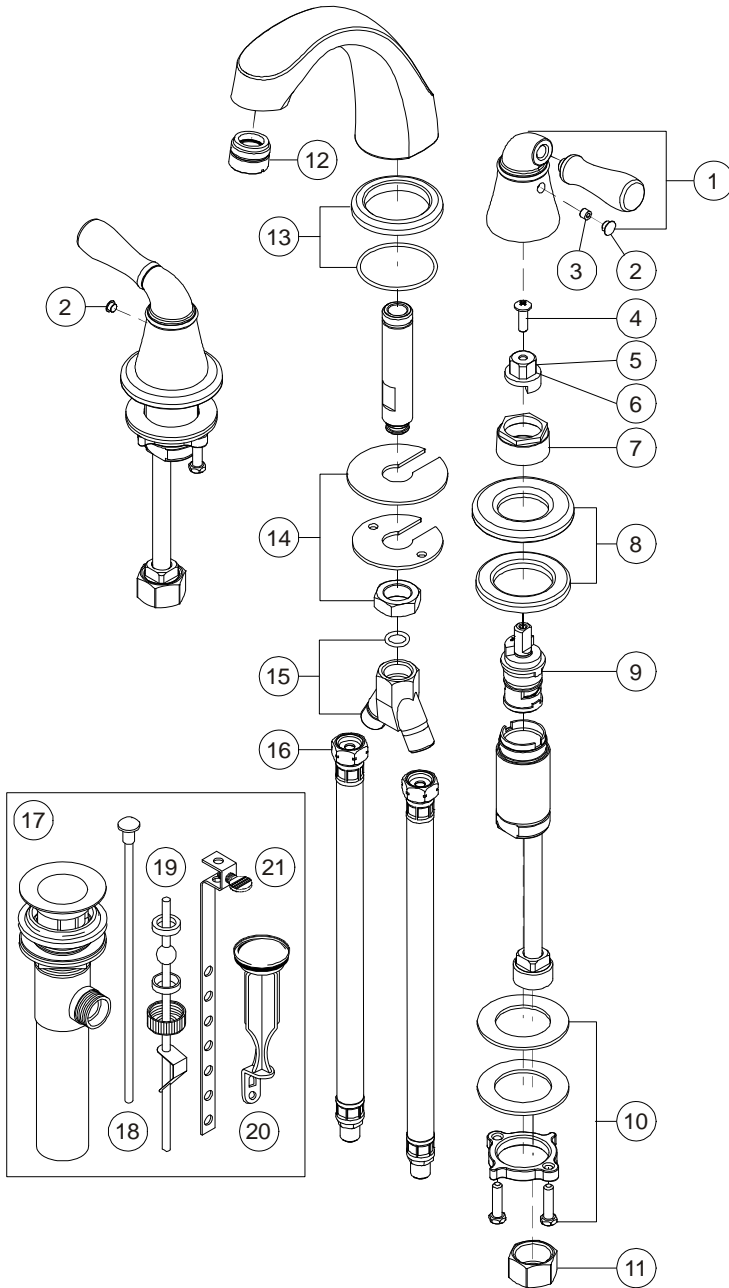

Model 120043

Twin Lever Handle Widespread Lavatory Faucet
Brushed Nickel Finish
With Brass Pop-Up
1/2" IPS Connection

Sanibel™

Model 120043

Refer to Premier Faucet Parts List Sheet for part numbers and ordering information.

**Model 120043**

Twin Lever Handle Widespread Lavatory Faucet
 Brushed Nickel Finish
 With Brass Pop-Up
 1/2" IPS Connection

Sanibel™

Model 120043

Refer to Premier Faucet Parts Schematic Sheet for parts diagram.

INDEX	DESCRIPTION	MATERIAL	QTY	PART NO
1	HANDLE ASSEMBLY	BRASS	2	994143
2	INDEX PLUG	PLASTIC	2	994203
3	HANDLE SCREW	STEEL	2	994196
4	STEM SCREW	STEEL	2	994615
5	HANDLE ADAPTER HOT	METAL	1	994121
6	HANDLE ADAPTER COLD	METAL	1	994120
7	BONNET NUT	BRASS	2	994316
8	DECK ESCUTCHEON ASSY	BRASS	2	994400
9	CARTRIDGE - HOT & COLD	CERAMIC	2	994110
10	INSTALLATION KIT	BRASS	2	994270
11	COUPLING NUT	BRASS	2	133838
12	AERATOR	BRASS	1	994102
13	SPOUT RING ASSY	BRASS	1	994507
14	INSTALLATION KIT	BRASS	1	994267
15	Y CONNECTOR KIT	BRASS	1	994598
16	HOSE	PLASTIC	2	994562
17	POP-UP ASSEMBLY	BRASS	1	124011
18	LIFT ROD	BRASS	1	994602
19	SWIVEL ROD KIT	BRASS	1	994588
20	STOPPER	PLASTIC	1	994612
21	LIFT STRAP	STEEL	1	133833