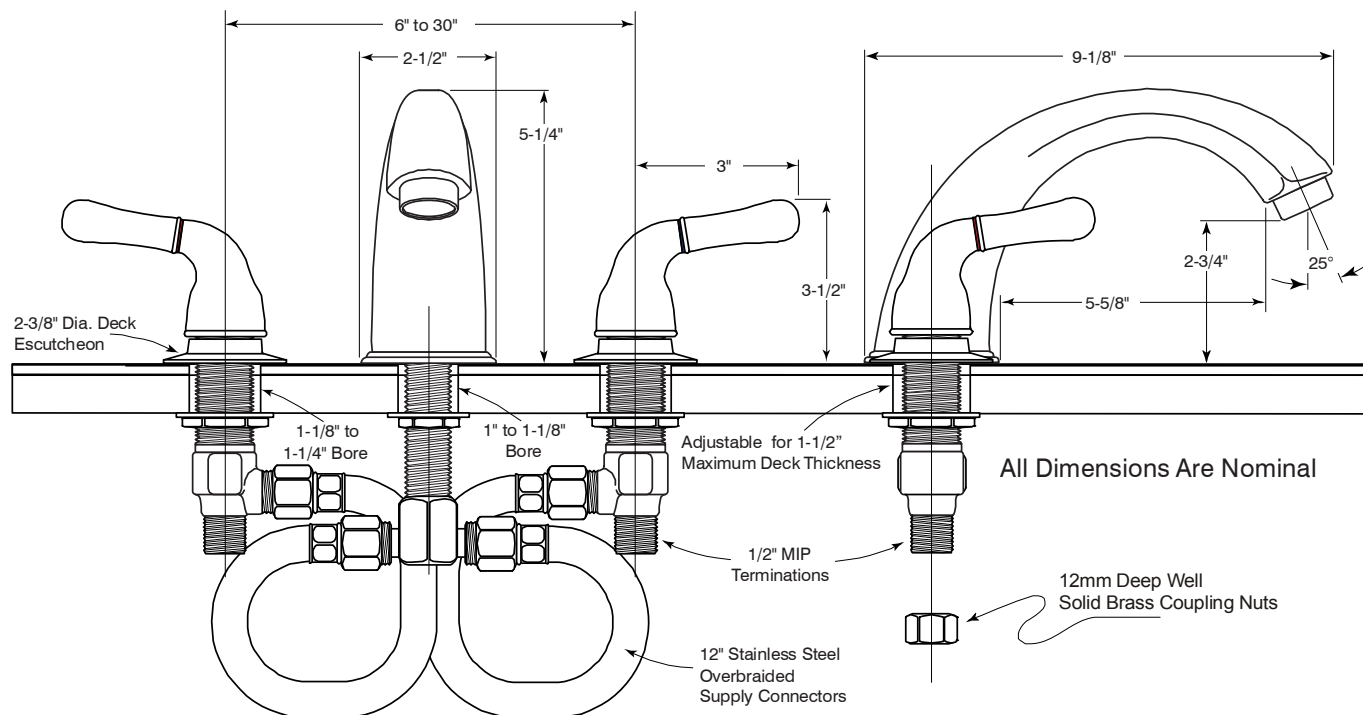

Description

- Twin lever handle euro style widespread roman tub faucet
- Designed for 6" to 30" center set distances
- Trouble-free brass frame ceramic cartridge
- Chrome plated finish with polished brass accents
- Standard 1/2" IPS connections
- All brass construction

Performance

- Designed to provide 4.0 GPM at 20 PSI tub filler performance

Compliance

- Designed to comply with requirements of ASME A112.18.1
- Complies with ADA (American With Disabilities Act)
- Complies with the requirements of the UPC (Uniform Plumbing Code)
- Meets or exceeds CSA B125

Sanibel™

Model 120190

Twin Lever Handle Widespread Roman Tub Faucet

Chrome Plated Finish With Polished Brass Accents

1/2" IPS Connection

For additional information contact Premier Faucet at 866-745-4010 or visit our website at [www.premierfaucet.com](http://www.premierfaucet.com)