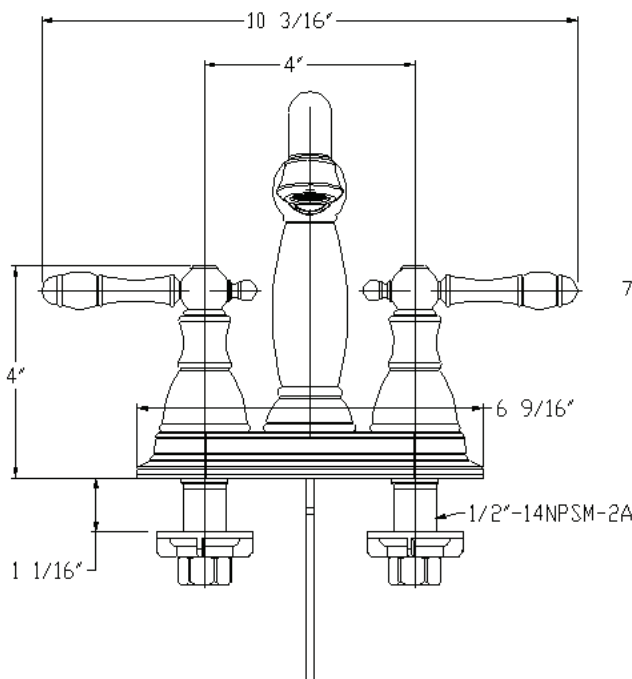

Description

- Deluxe Chrome Finish
- 1/2" IPS Connections
- 4" Centerset
- Two Metal Lever Handles
- Quality Brass Construction
- Wear Resistant Ceramic Disc Technology

Compliance

- Designed to comply with requirements of ASME A112.18.1
- Meets low lead requirements of NSF Standard-61, Section-9
- Complies with the requirements of the UPC (Uniform Plumbing Code)
- Complies with ADA (Americans with Disabilities Act)
- Meets or exceeds CSA B125

## Model 120335

Twin Lever Handle  
Lavatory Faucet  
Chrome Plated Finish  
With Brass Pop-up  
1/2" IPS Connection

For additional information contact Premier Faucet at 866-745-4010 or visit our website at [www.premierfaucet.com](http://www.premierfaucet.com)