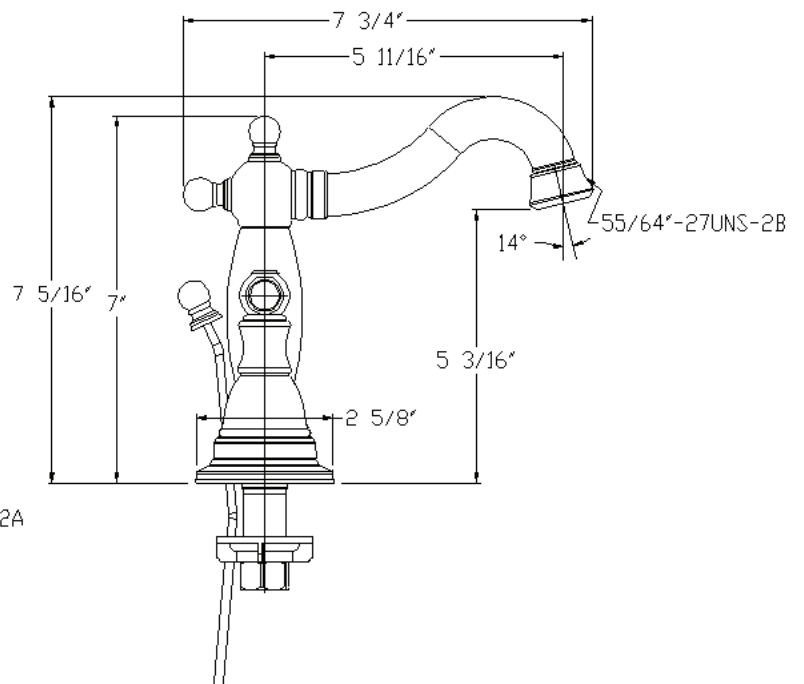

Description

- Deluxe Chrome Finish
- 1/2" IPS Connections
- 4" Centerset
- Two Metal Lever Handles
- Quality Brass Construction
- Wear Resistant Ceramic Disc Technology

Compliance

- Designed to comply with requirements of ASME A112.18.1
- Meets low lead requirements of NSF Standard-61, Section-9
- Complies with the requirements of the UPC (Uniform Plumbing Code)
- Complies with ADA (Americans with Disabilities Act)
- Meets or exceeds CSA B125

## Model 120335

Twin Lever Handle  
Lavatory Faucet  
Chrome Plated Finish  
With Brass Pop-up  
1/2" IPS Connection

For additional information contact Premier Faucet at 866-745-4010 or visit our website at [www.premierfaucet.com](http://www.premierfaucet.com)