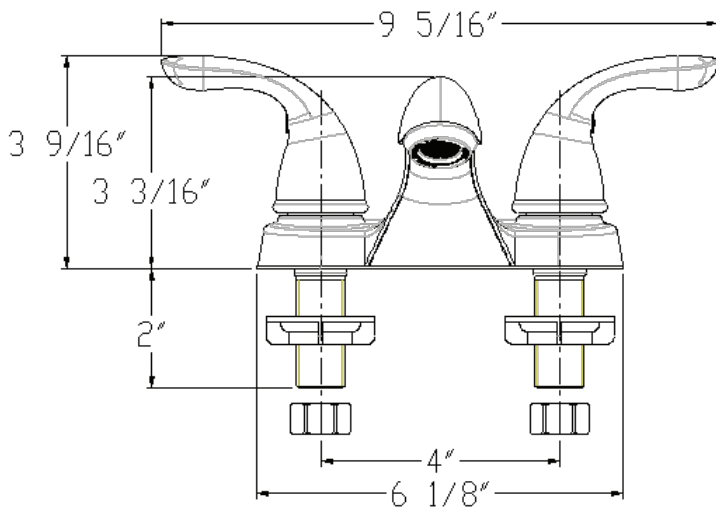

Description

- Deluxe Chrome Finish
- 1/2" IPS Connections
- Quality Brass Construction
- Two Handle Hot & Cold Control
- Wear Resistant Ceramic Disc Technology
- Without Pop-up

Compliance

- Designed to comply with requirements of ASME A112.18.1
- Meets low lead requirements of NSF Standard-61, Section-9
- Complies with the requirements of the UPC (Uniform Plumbing Code)
- Complies with ADA (Americans with Disabilities Act)
- Meets or exceeds CSA B125

Bayview™

Model 120461

Twin Lever Handle Lavatory Faucet
 Chrome Plated Finish
 Ceramic Cartridge
 1/2" IPS Connection
 Without Pop-up

For additional information contact Premier Faucet at 866-745-4010 or visit our website at www.premierfaucet.com