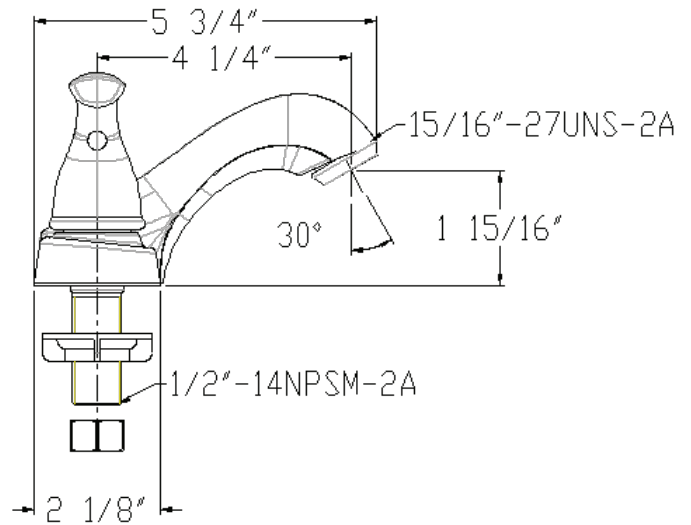

Description

- Deluxe Chrome Finish
- 1/2" IPS Connections
- Quality Brass Construction
- Two Handle Hot & Cold Control
- Wear Resistant Ceramic Disc Technology
- Without Pop-up

Compliance

- Designed to comply with requirements of ASME A112.18.1
- Meets low lead requirements of NSF Standard-61, Section-9
- Complies with the requirements of the UPC (Uniform Plumbing Code)
- Complies with ADA (Americans with Disabilities Act)
- Meets or exceeds CSA B125

Bayview™

Model 120461

Twin Lever Handle Lavatory Faucet
 Chrome Plated Finish
 Ceramic Cartridge
 1/2" IPS Connection
 Without Pop-up

For additional information contact Premier Faucet at 866-745-4010 or visit our website at www.premierfaucet.com