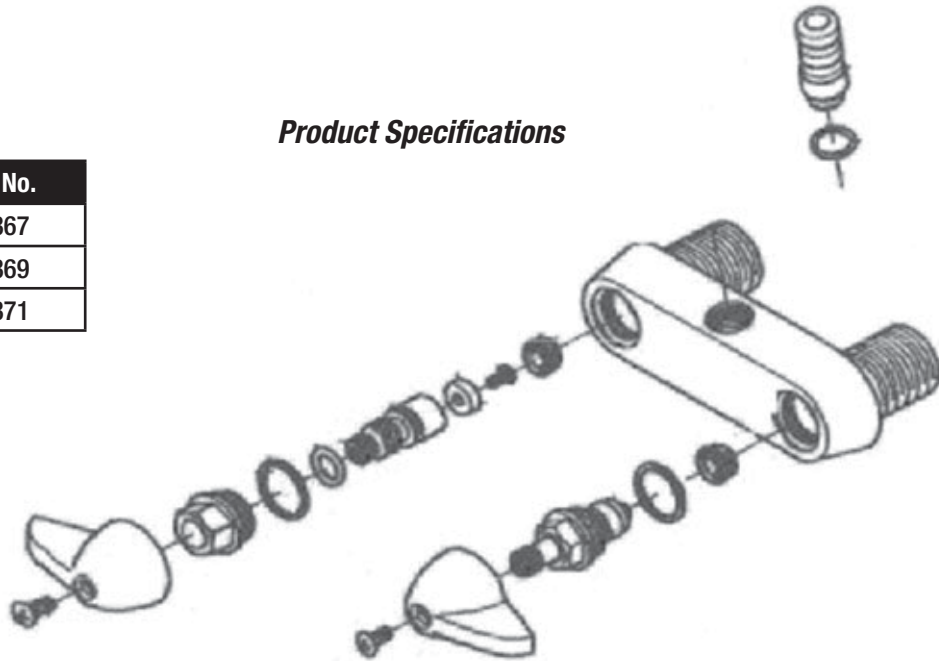

PF301

Two Handle Laundry Faucet

General Specifications

- Meets ANSI: A112.18.1M
- NSF-61 compliant
- UPC/IAPMO listed
- Solid brass waterways
- Renewable seats and stems
- Polished chrome finish
- 3-3/8" centerset
- Chrome plated brass
- O pattern bathcock

PF301

Available Parts

| Part Name | Part No. |
|-------------------------|----------|
| Hot and Cold Handle Set | 650367 |
| Seats (2) | 650369 |
| Stem Set | 650371 |

Product Specifications

Warranty and Codes