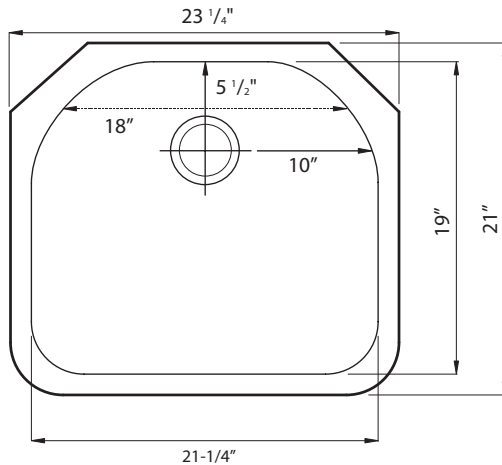

PRODUCT SPECIFICATIONS

* All measurements are nominal. Please verify before actual installation.

MODEL NUMBERS

PFUS307 23 1/4" x 21" 1B UC SS SINK

WARRANTY AND CODES

PROFLO stainless steel undermount sinks carry a limited lifetime warranty. In an effort to continually improve our products, FEI will make design changes from time to time. We reserve the right to ship newly designed product to fill any order unless it is agreed in writing to do otherwise.

These products meet or exceed ASME/ANSI A1 12.19.3m.