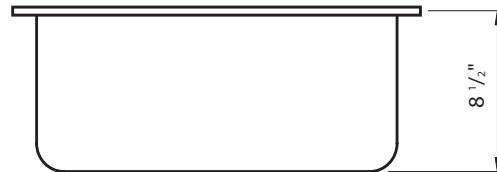

PRODUCT SPECIFICATIONS

* All measurements are nominal. Please verify before actual installation.

MODEL NUMBERS

PFUS307 23 1/4" x 21" 1B UC SS SINK

WARRANTY AND CODES

PROFLO stainless steel undermount sinks carry a limited lifetime warranty. In an effort to continually improve our products, FEI will make design changes from time to time. We reserve the right to ship newly designed product to fill any order unless it is agreed in writing to do otherwise.

These products meet or exceed ASME/ANSI A1 12.19.3m.