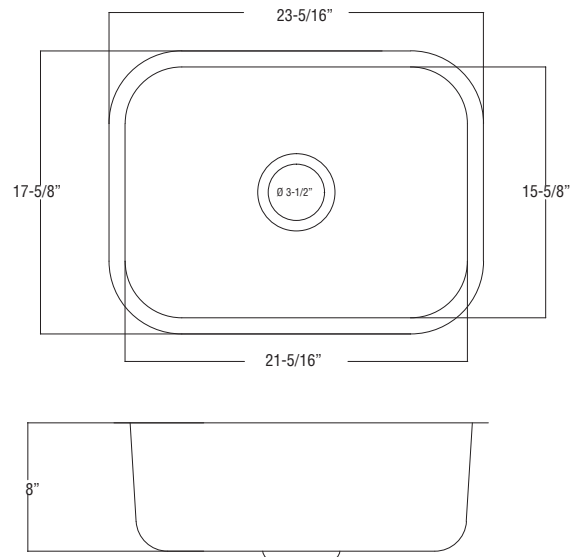

Warranty and Codes

This PROFLO stainless steel sink carries a limited lifetime warranty. In an effort to continually improve our products, we will make design changes from time to time. We reserve the right to ship newly designed product to fill any order unless it is agreed in writing to do otherwise.

These products meet or exceed ASME/ANSI A112.19.3m.

* All measurements are nominal. Please verify before actual installation.